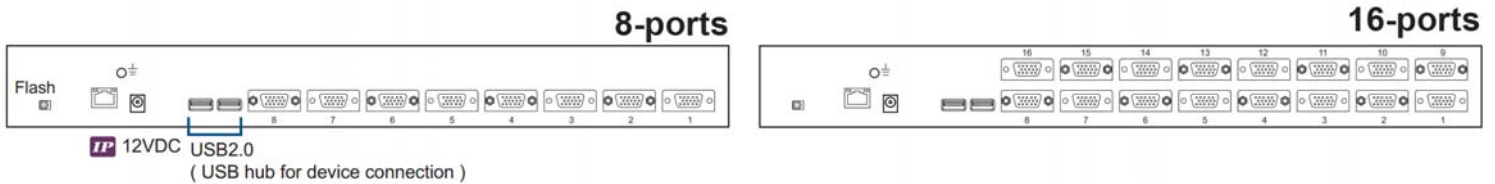

USB Hub DB-15 IP KVM Benefits

- VGA-USB DB-15 KVM with either 8 or 16 ports in 1U
- IP remote access across the world wide web
- 2 x USB 2.0 port sharing USB peripheral for computers
- Mix USB & SUN with Multi-Platform switch capability
- Support resolution up to 1920 x 1080
- SUN 1152 x 900 resolution compatible
- Hot pluggable, no software or drivers required
- Easy & quick installation

Switch Features & Options

- Multi lingual on screen display menu
- Control hardware and software systems from a remote location without physically being at the server's location
- Advanced user profiles and configurable OSD hot key combinations
- 12V, 24V and 48V DC Power options

Note: No Daisy chain function on USB Hub KVM model