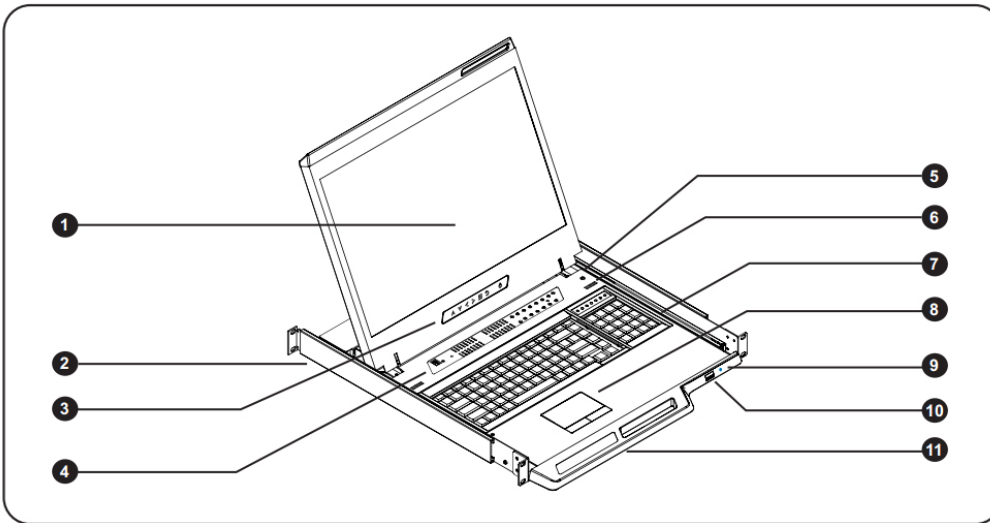

STRUCTURE DIAGRAM