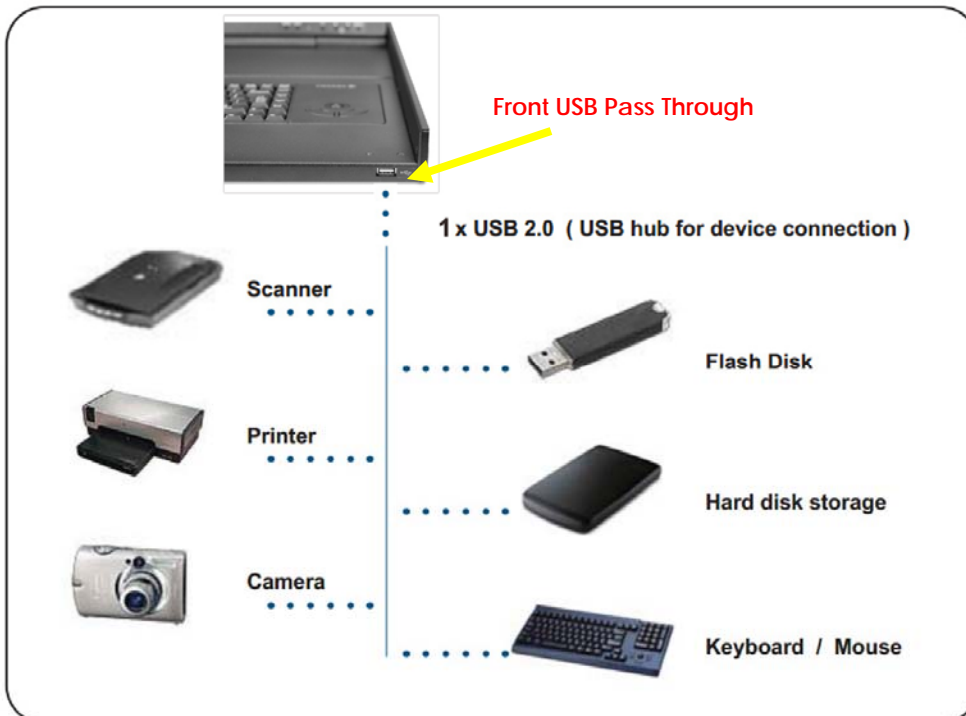

STRUCTURE DIAGRAM

- ① LCD interchangeable module kit
- ② Installation Slides
- ③ LCD membrane 
- ④ Membrane switch (KVM option)
- ⑤ Micro switch for screen auto power off
- ⑥ Audio speaker (for HDMI or Audio option)
- ⑦ Keyboard interchangeable module kit
- ⑧ Mouse interchangeable module kit
- ⑨ Blue Power LED
- ⑩ Front USB port for device access (USB Hub KVM only)
- ⑪ Molded front handle

STANDARD KEYBOARD

e keyboard integrated with touchpad

b keyboard integrated with trackball

Supporting layouts

America

United States

BUILT-IN USB HUB USAGE & CONNECTION

USB Hub DB-15 IP KVM Benefits

- VGA-USB DB-15 KVM with either 8 or 16 ports in 1U
- IP remote access across the world wide web
- 2 x USB 2.0 port sharing USB peripheral for computers
- Mix USB & SUN with Multi-Platform switch capability
- Support resolution up to 1920 x 1080
- SUN 1152 x 900 resolution compatible
- Hot pluggable, no software or drivers required
- Easy & quick installation