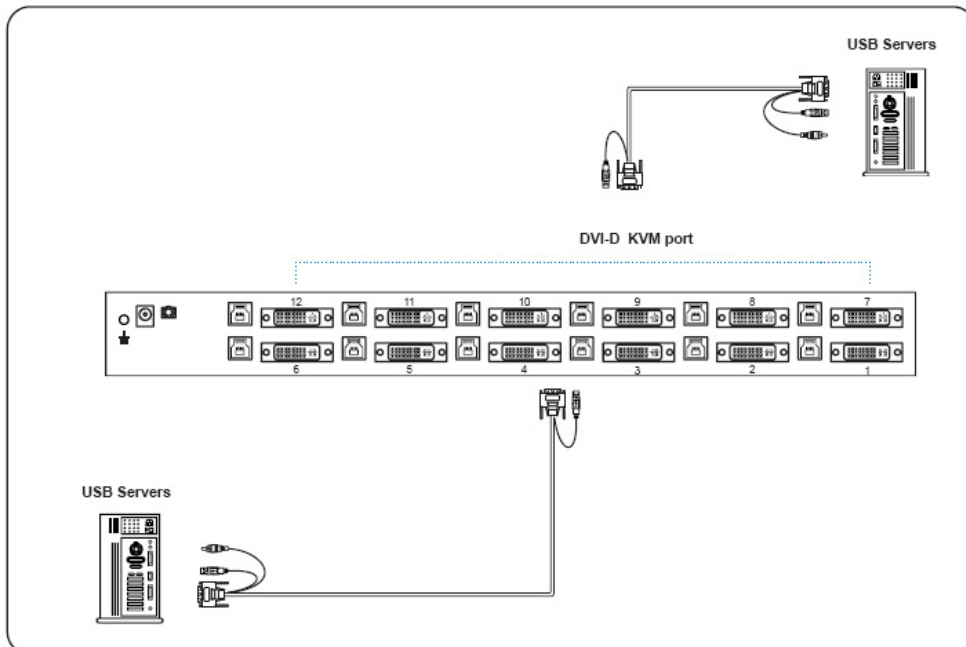

## SPECIFICATIONS:

LCD Panel	
Diagonal size	17" TFT
Max. Resolution	1152 x 900 (Direct)
Brightness (cd/m2)	250
Backlight	CCFL
Colors	16.7M
Contrast Ratio (typ)	1000 : 1
Viewing Angle (H/V)	160° x 160°
Active area (mm)	338 x 270
MTBF (hrs)	50,000
Casing Color	Black ( RAL 9005 )
Weight ( Single console	
Net	12.3 kgs ( 27.1 lbs )
Gross	16.5 kgs ( 36 lbs )
Environmental	
Operating	0 to 50°C Degree
Storage	-5 to 60°C Degree
Relative humidity	5-90%, non-condensing
Shock	10G acceleration ( 11 ms duration )
Vibration	5-500Hz 1G RMS random vibration
Regulatory	cUL, FCC, CE
Power	
Input	Auto-sensing 100 to 240VAC, 50 / 60Hz
Consumption	Max. 48 Watt, Standby 5 Watt
Product Dimensions ( Single console )	
Product	441.6 x 620 x 44 mm
Packing	590 x 823 x 140 mm

## STRUCTURE DIAGRAM

## STANDARD KEYBOARD

**e** keyboard integrated with touchpad

**b** keyboard integrated with trackball

Supporting layouts

America

United States

## KVM PORT CONNECTION