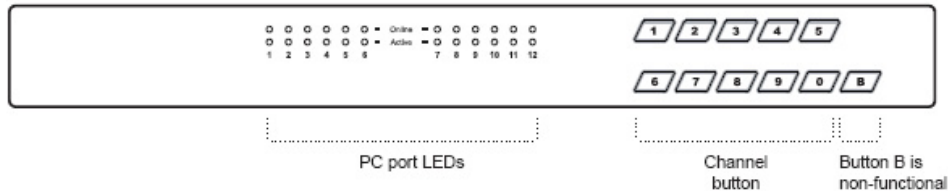

DVI KVM SPECIFICATIONS

KVM Port	
Number of ports:	12
Connector:	DVI-D connector
	USB 3.0 connector (combined for keyboard, mouse & audio)
Connectivity:	Combo 4-in-1 KVM cable, 6 or 15 feet
Local Console	
Graphic connector:	1 x DVI-D
Resolution:	Up to 1920x1200
Input device:	2 x USB type A for keyboard & mouse
Audio out:	1 x 3.5mm stereo audio
Management	
PC Selection:	Front button & keyboard hotkey
Compatibility	
Multi-platform:	Mix PCs, SUN and Mac G3 / G4 Mac / iMac
Support:	Windows 7 / Vista / 2003 / XP, Linux, Unix

Regulatory	
Safety:	FCC & CE certified
Environment:	RoHS2 & REACH compliant
Environmental	
Operating:	0 to 50°C
Storage:	-5 to 60°C
Relative humidity:	90%, non-condensing
Shock:	50G peak acceleration (11ms, half-sine wave)
Vibration:	58-100Hz/0.98G (11ms/ cycle)

Front Panel - Port LED Indications

DVI-D KVM 12 ports

PC port LEDs	Online : Blue LED on indicating a PC is connecting to the port Active : Green LED on indicating a selected channel
Channel button	Press to select channel from 01 to 12