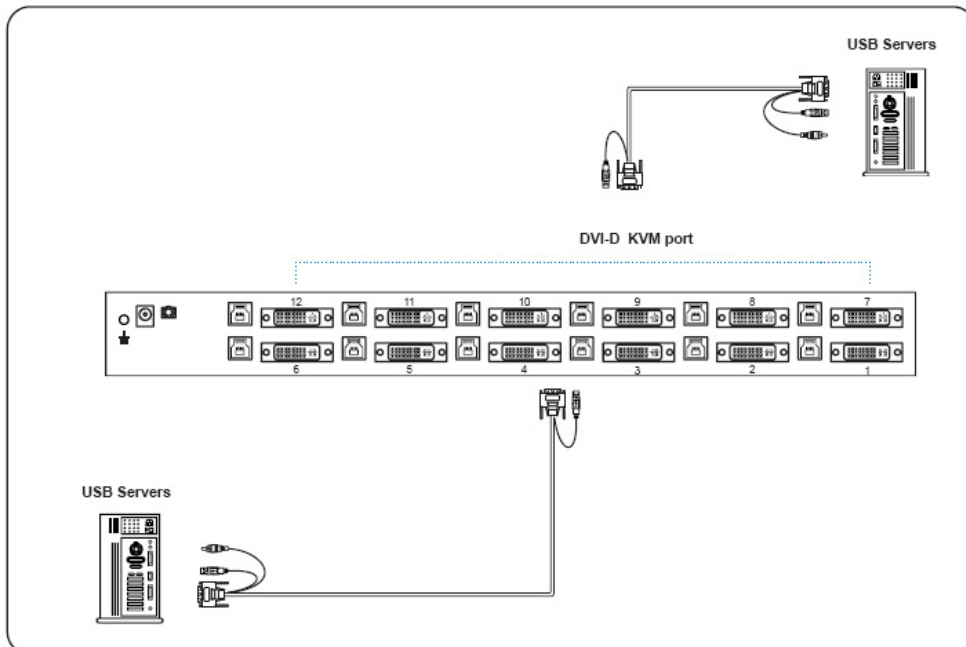

SPECIFICATIONS:

LCD Panel	
Diagonal size	19" TFT
Max. Resolution	1280 x 1024 (Native)
Brightness (cd/m2)	250
Backlight	CCF
Colors	16.7M
Contrast Ratio (typ)	1000 : 1
Viewing Angle (H/V)	160° x 160°
Active area (mm)	376 x 301
MTBF (hrs)	50,000
Casing Color	Black (RAL 9005)
Weight (Single console	
Net	12.5 kgs (27.5 lbs)
Gross	17 kgs (37.4 lbs)
Environmental	
Operating	0 to 50°C Degree
Storage	-5 to 60°C Degree
Relative humidity	5-90%, non-condensing
Shock	10G acceleration (11 ms duration)
Vibration	5-500Hz 1G RMS random vibration
Regulatory	cUL, FCC, CE
Power	
Input	Auto-sensing 100 to 240VAC, 50 / 60Hz
Consumption	Max. 48 Watt, Standby 5 Watt
Product Dimensions (Single console)	
Product	17.4 x 24.4 x 1.73 inch
Packing	23.2 x 32.4 x 5.5 inch

STRUCTURE DIAGRAM

STANDARD KEYBOARD

e keyboard integrated with touchpad

b keyboard integrated with trackball

Supporting layouts

America

United States

KVM PORT CONNECTION

DVI KVM Cable

NC-6: 6 feet DVI KVM Cable

NC-15: 6 feet DVI KVM Cable

(Server end : DVI-D+USB+Audio)

(KVM Port: DVI-D+USB 3.0)

DVI KVM SPECIFICATIONS

KVM Port	
Number of ports:	12
Connector:	DVI-D connector
	USB 3.0 connector (combined for keyboard, mouse & audio)
Connectivity:	Combo 4-in-1 KVM cable, 6 or 15 feet
Local Console	
Graphic connector:	1 x DVI-D
Resolution:	Up to 1920x1200
Input device:	2 x USB type A for keyboard & mouse
Audio out:	1 x 3.5mm stereo audio
Management	
PC Selection:	Front button & keyboard hotkey
Compatibility	
Multi-platform:	Mix PCs, SUN and Mac G3 / G4 Mac / iMac
Support:	Windows 7 / Vista / 2003 / XP, Linux, Unix