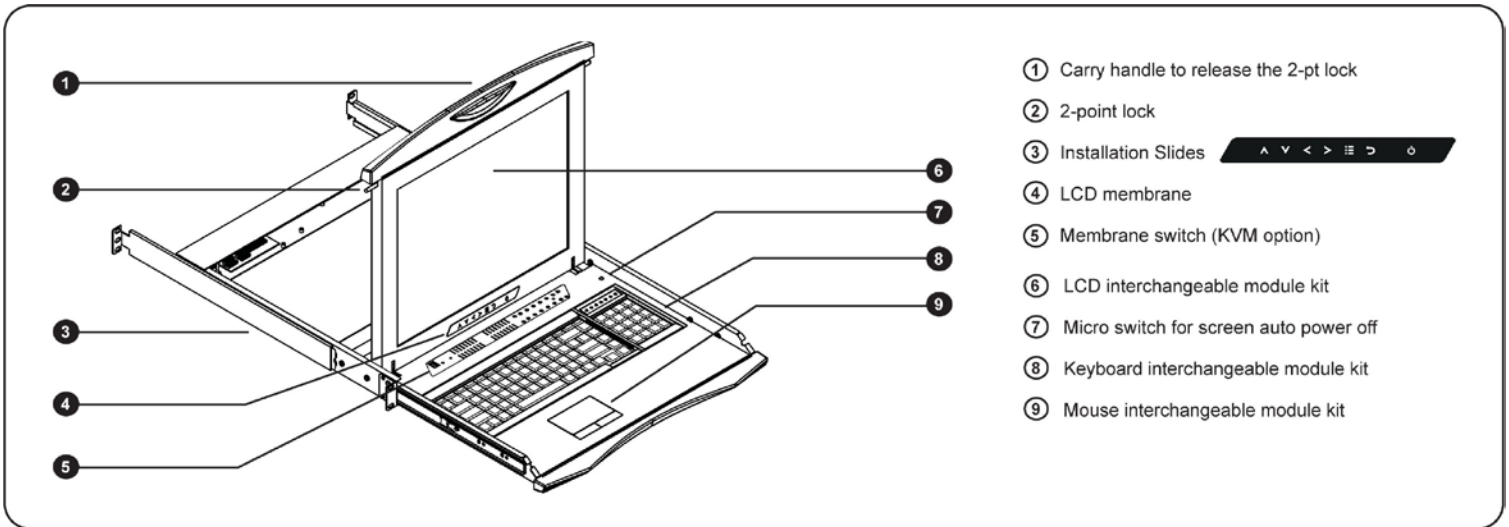

STRUCTURE DIAGRAM