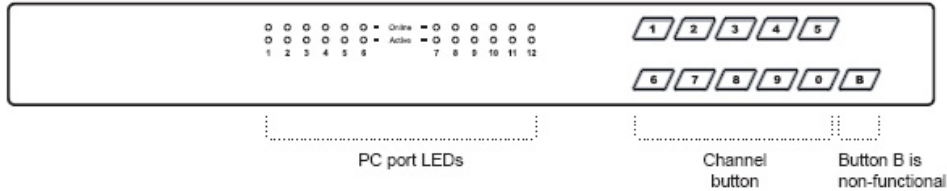

DVI KVM SPECIFICATIONS

KVM Port	
Number of ports:	12
Connector:	DVI-D connector
	USB 3.0 connector (combined for keyboard, mouse & audio)
Connectivity:	Combo 4-in-1 KVM cable, 6 or 15 feet
Local Console	
Graphic connector:	1 x DVI-D
Resolution:	Up to 1920x1200
Input device:	2 x USB type A for keyboard & mouse
Audio out:	1 x 3.5mm stereo audio
Management	
PC Selection:	Front button & keyboard hotkey
Compatibility	
Multi-platform:	Mix PCs, SUN and Mac G3 / G4 Mac / iMac
Support:	Windows 7 / Vista / 2003 / XP, Linux, Unix

Regulatory	
Safety:	FCC & CE certified
Environment:	RoHS2 & REACH compliant
Environmental	
Operating:	0 to 50°C
Storage:	-5 to 60°C
Relative humidity:	90%, non-condensing
Shock:	50G peak acceleration (11ms, half-sine wave)
Vibration:	58-100Hz/0.98G (11ms/ cycle)

Front Panel - Port LED Indications

DVI-D KVM 12 ports

PC port LEDs	Online : Blue LED on indicating a PC is connecting to the port Active : Green LED on indicating a selected channel
Channel button	Press to select channel from 01 to 12