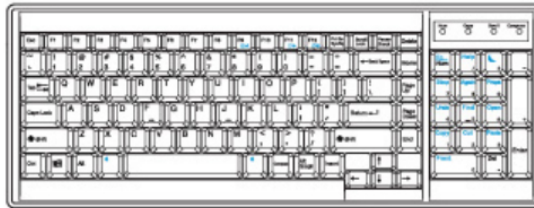

Model: SNX119-12De

FEATURES:

- 1U 19" LCD console drawer
- Direct Support for SUN Micro 1152 x 900 native resolution
- 104-key keyboard with SUN hotkeys
- Secure remote user access across the world wide web
- New enhanced aesthetics with molded front handle and two point lock
- Short depth desian of 620mm(25 inch)Deep
- 12-port DVI-D, USB & Audio KVM
- DVI-D single link support 1920 x 1200 transmission
- Support widescreen & native SUN 1152 x 900 resolution
- Multi-platform for PCs, SUN and Mac G3 / G4 Mac / iMac
- Hot pluggable, no software or drivers required

SPECIFICATIONS:

LCD Panel	
Diagonal size	19" TFT
Max. Resolution	1280 x 1024 (Native)
Brightness (cd/m2)	250
Backlight	CCF
Colors	16.7M
Contrast Ratio (typ)	1000 : 1
Viewing Angle (H/V)	160° x 160°
Active area (mm)	376 x 301
MTBF (hrs)	50,000
Casing Color	Black (RAL 9005)
Weight (Single console	
Net	12.5 kgs (27.5 lbs)
Gross	17 kgs (37.4 lbs)
Environmental	
Operating	0 to 50°C Degree
Storage	-5 to 60°C Degree
Relative humidity	5-90%, non-condensing
Shock	10G acceleration (11 ms duration)
Vibration	5-500Hz 1G RMS random vibration
Regulatory	cUL, FCC, CE
Power	
Input	Auto-sensing 100 to 240VAC, 50 / 60Hz
Consumption	Max. 48 Watt, Standby 5 Watt
Product Dimensions (Single console)	
Product	17.4 x 24.4 x 1.73 inch
Packing	23.2 x 32.4 x 5.5 inch

STRUCTURE DIAGRAM

STANDARD KEYBOARD

e keyboard integrated with touchpad

b keyboard integrated with trackball

Supporting layouts

America

United States

KVM PORT CONNECTION