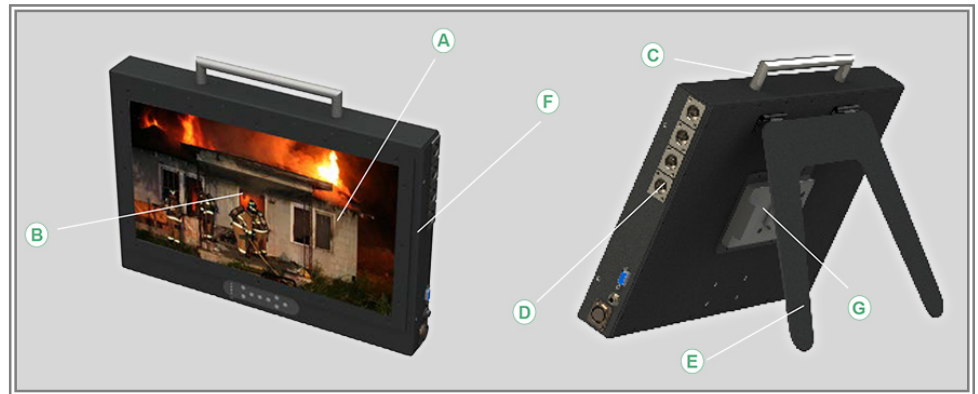

# MOBILE RUGGEDIZED DISPLAY SOLUTIONS

7" ~ 25" Wide LED Backlit LCD w/ Anti-Glare  
Rugged All Aluminum Construction

## DCHW Series

Our DCHW-Broadcast Premier offers an ideal solution for mid-level broadcast professionals. It features a lightweight design yet, equipped with a rugged portable display that utilizes LED backlit LCDs for superior image quality. For more durability, it has a rugged all aluminum construction. It also comes standard with an interchangeable acrylic lens. While it makes use of our V17xSDI controller card with a maximum resolution of 1920 x 1200, it can be upgraded to V23xSDI Broadcast Premier Plus controller card with input options of VGA, HDMI, HD/SD-SDI and audio. The DCHW-Broadcast Premier is field powered by an Anton Bauer battery (Gold Mount) or XLR power input. Other optional features that you can avail include the optical bonded lens, high bright panels, and wireless transmit/receive.

### FEATURES:

1. LED Backlit LCD's
2. Interchangeable acrylic lenses
3. Carrying handle
4. Input Options
5. Optional Kickstand
6. Rugged Aluminum Frame
7. Optional Battery Cradle With IDX V-Mount Anton Bauer Gold Mount