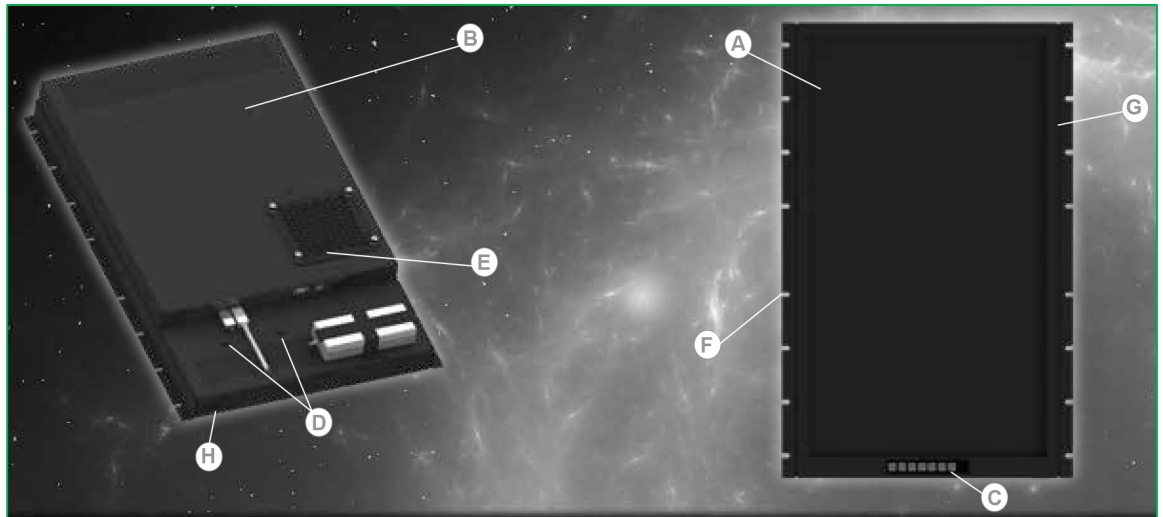

# 17U RACKMOUNT PORTRAIT MONITOR

17U 4K 32" Rack Mount Portrait Monitor 400nits, 3000:1 with PCAP Touch Glass, VESA Mount

MODEL: DRM17W320K-PCAP

## FEATURES:

- A. LED Back Lit LCD With PCAP Touch
- B. Comes with VESA Mount Hole Pattern
- C. OSD Button Board
- D. Locking I/O Ports with Tie Down Anchor Hardware
- E. Integrated Cooling With Field Replaceable Filters and Fans
- F. Removable Rack Ears
- G. 17U Rack Space
- H. IR Remote

## SPECIFICATIONS:

KEY FEATURES	
4K Native Resolution	
Rugged All-Aluminum Welded Construction	
Milled Front Face Design	
Removable Rack Ears	
VESA Mount Hole Pattern On Back	
Field Serviceable and Replaceable Low Noise Cooling Fan (only 15db)	
PCAP Touch	
LCD OPTIONS	
32" Ultra HD Back-lit LCD	
Viewing Angles	89L/89R/89U/89D
89L/89R/89U/89D	3000:1
Brightness	400 Nits
Response Time	15/5 ms
Surface Finish	PCAP Touch Glass
Colors	1.07B
VIDEO CONTROLLERS	
V36x Controller	
Mid Level UHD Controller	
Max Resolution	4096 x 2160
Available Inputs	HDMI 2.0 x2, Display Port 1.2
IR, OSD, and RS-232 Command and Control	

OPTIONS	
Conformal Coated Electronics	
Optically Bonded Cover Glass	
MECHANICAL	
Dimensions	19"x29.75x3.75
Weight	35lbs
Power Consumption	~100 Watts

*\*Specifications subject to change without notice, not responsible for typographical errors.*