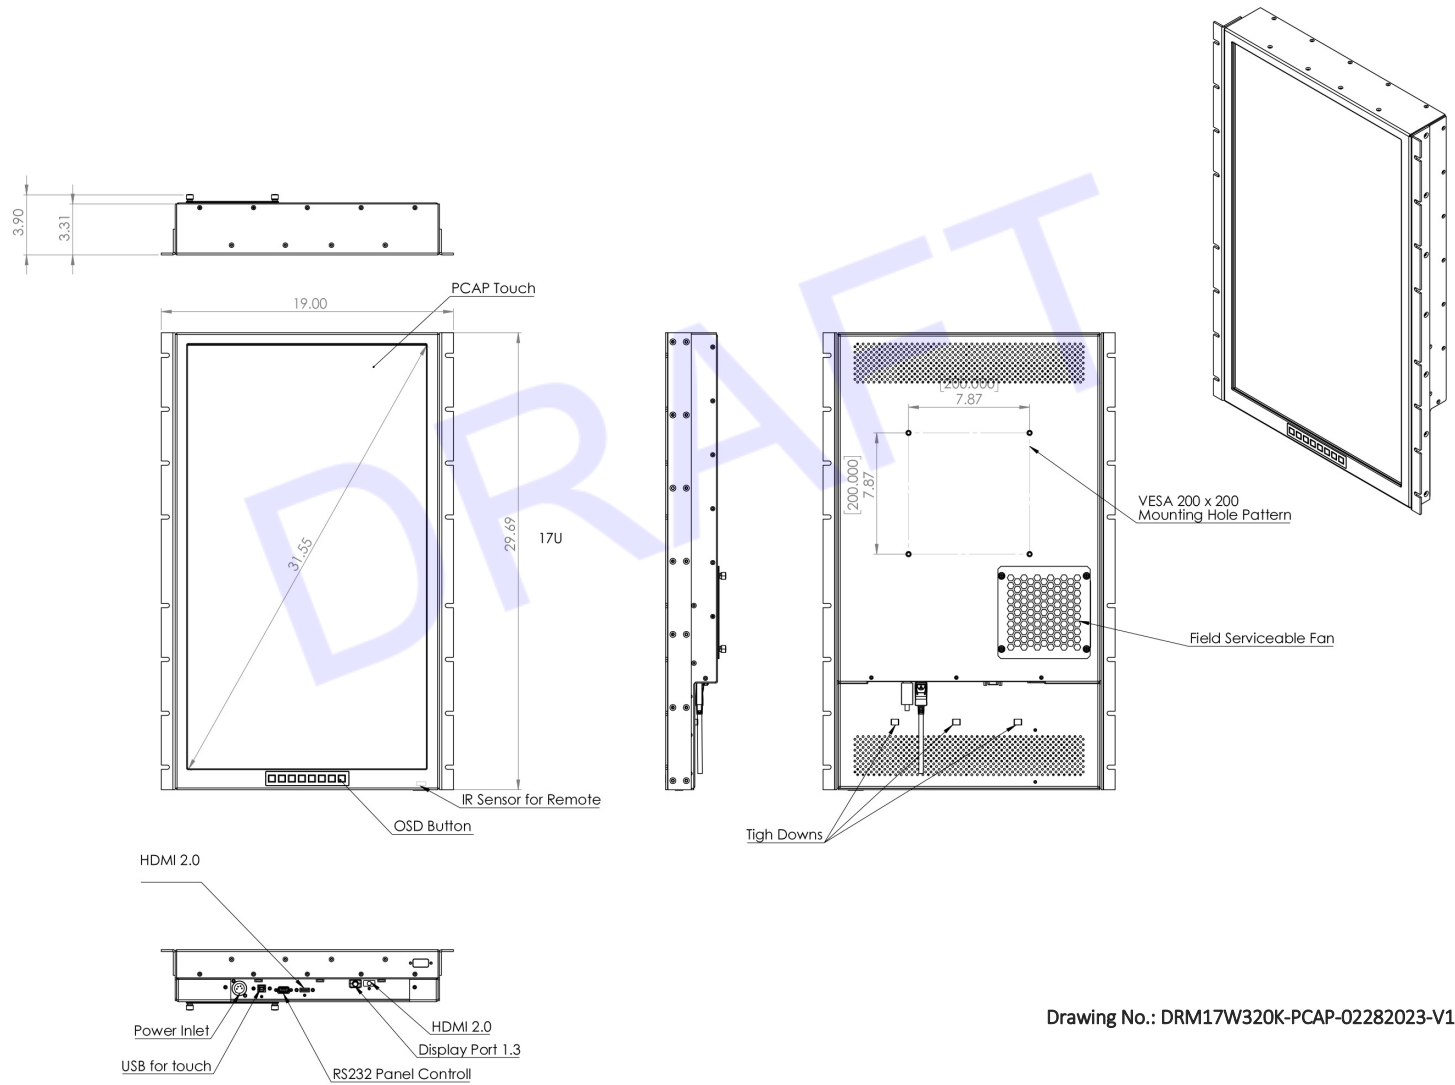

MECHANICAL DRAWINGS:

This is subject to change without Notice. Final Drawings Will be Provided for Approval after Order.

Drawing No.: DRM17W320K-PCAP-02282023-V1