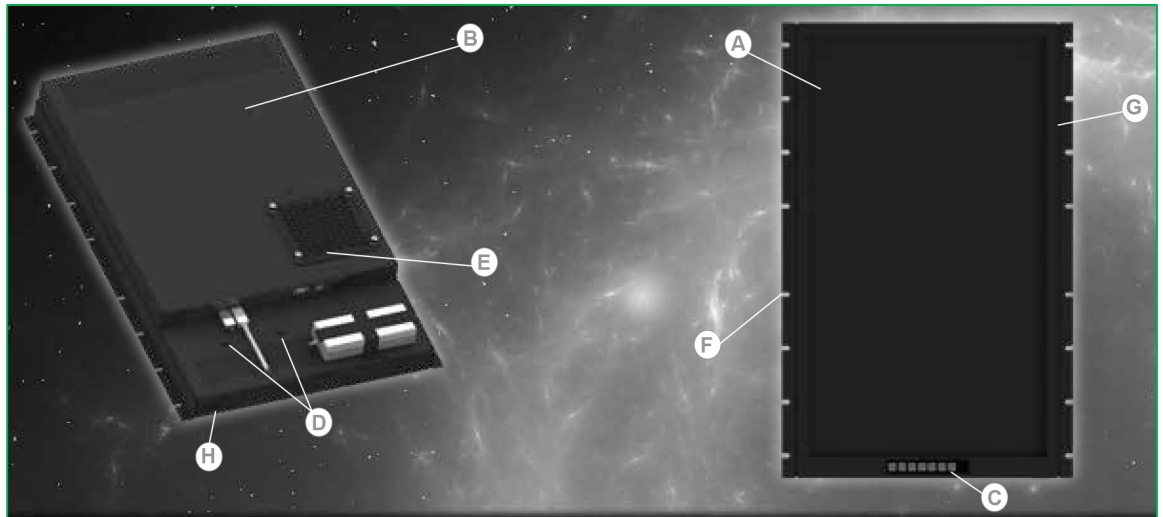

17U RACKMOUNT PORTRAIT MONITOR

17U 4K 32" Rack Mount Portrait Monitor 400nits, 3000:1 with VESA Mount

MODEL: DRM17W320K

FEATURES:

- A. LED Back Lit LCD
- B. Comes with VESA Mount Hole Pattern
- C. OSD Button Board
- D. Locking I/O Ports with Tie Down Anchor Hardware
- E. Integrated Cooling With Field Replaceable Filters and Fans
- F. Removable Rack Ears
- G. 17U Rack Space
- H. IR Remote

SPECIFICATIONS:

KEY FEATURES	
4K Native Resolution	
Rugged All-Aluminum Welded Construction	
Milled Front Face Design	
Removable Rack Ears	
VESA Mount Hole Pattern On Back	
Field Serviceable and Replaceable Low Noise Cooling Fan (only 15db)	
LCD OPTIONS	
32" Ultra HD Back-lit LCD	
Viewing Angles	89L/89R/89U/89D
89L/89R/89U/89D	3000:1
Brightness	400 Nits
Response Time	15/5 ms
Surface Finish	PCAP Touch Glass
Colors	1.07B
VIDEO CONTROLLERS	
V36x Controller	
Mid Level UHD Controller	
Max Resolution	4096 x 2160
Available Inputs	HDMI 2.0 x2, Display Port 1.2
IR, OSD, and RS-232 Command and Control	

OPTIONS	
Conformal Coated Electronics	
Optically Bonded Cover Glass	
MECHANICAL	
Dimensions	19"x29.75x3.75
Weight	35lbs
Power Consumption	~100 Watts

**Specifications subject to change without notice, not responsible for typographical errors.*