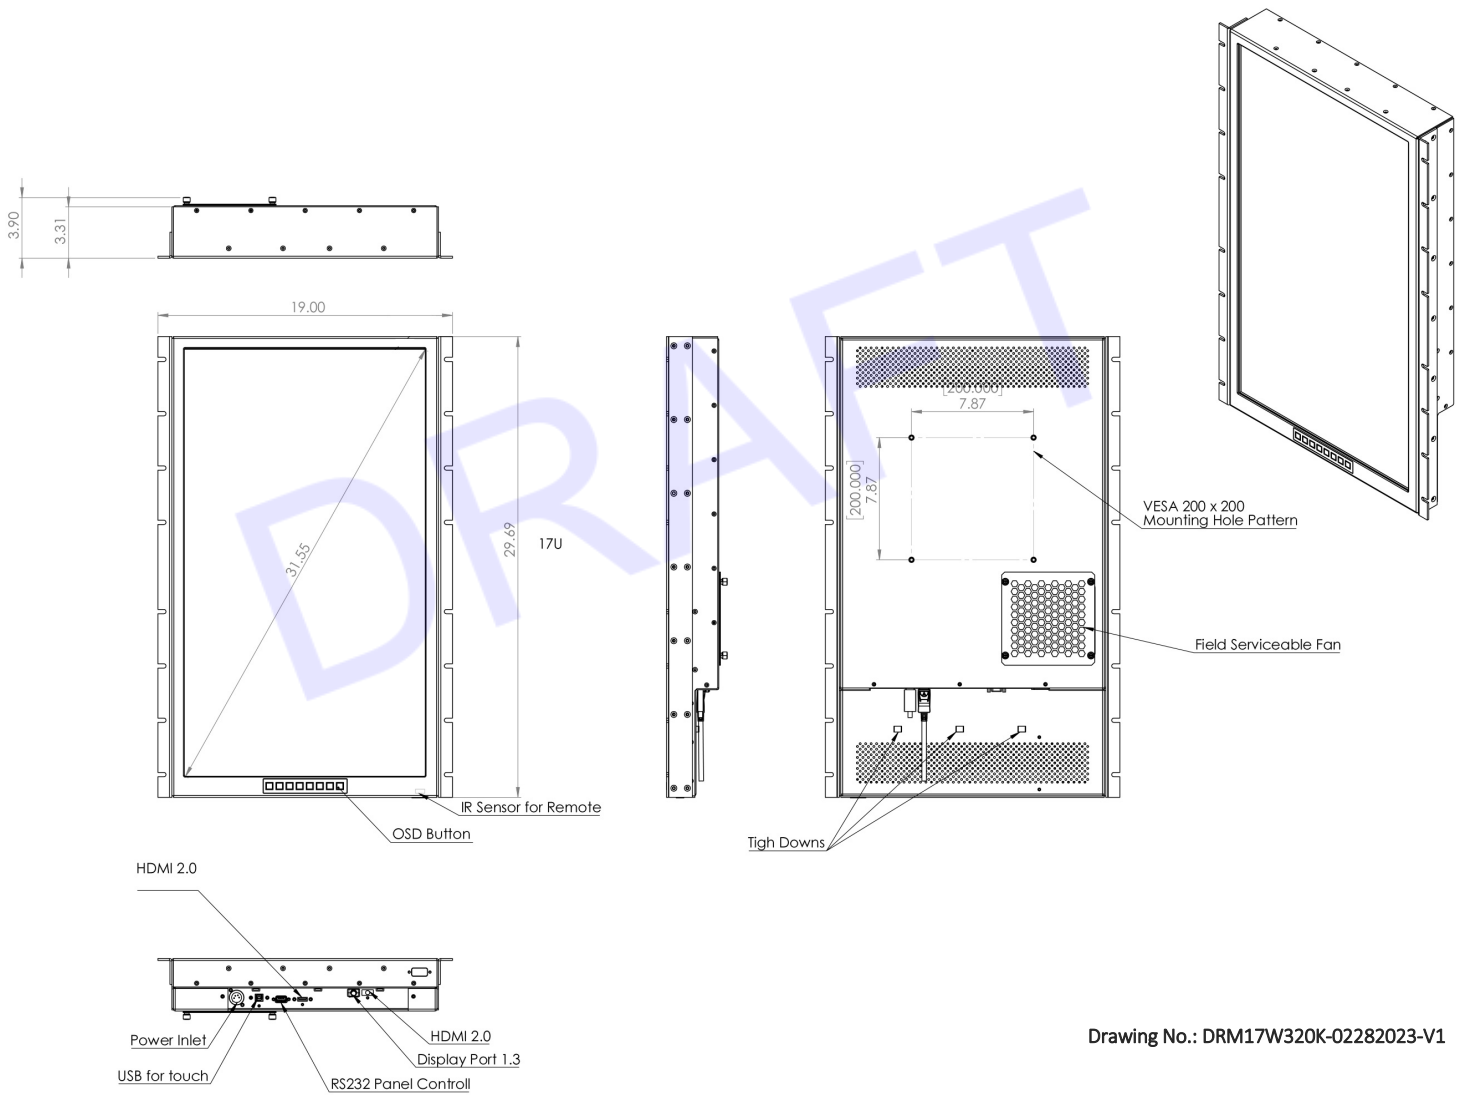

MECHANICAL DRAWINGS:

This is subject to change without Notice. Final Drawings Will be Provided for Approval after Order.

Drawing No.: DRM17W320K-02282023-V1