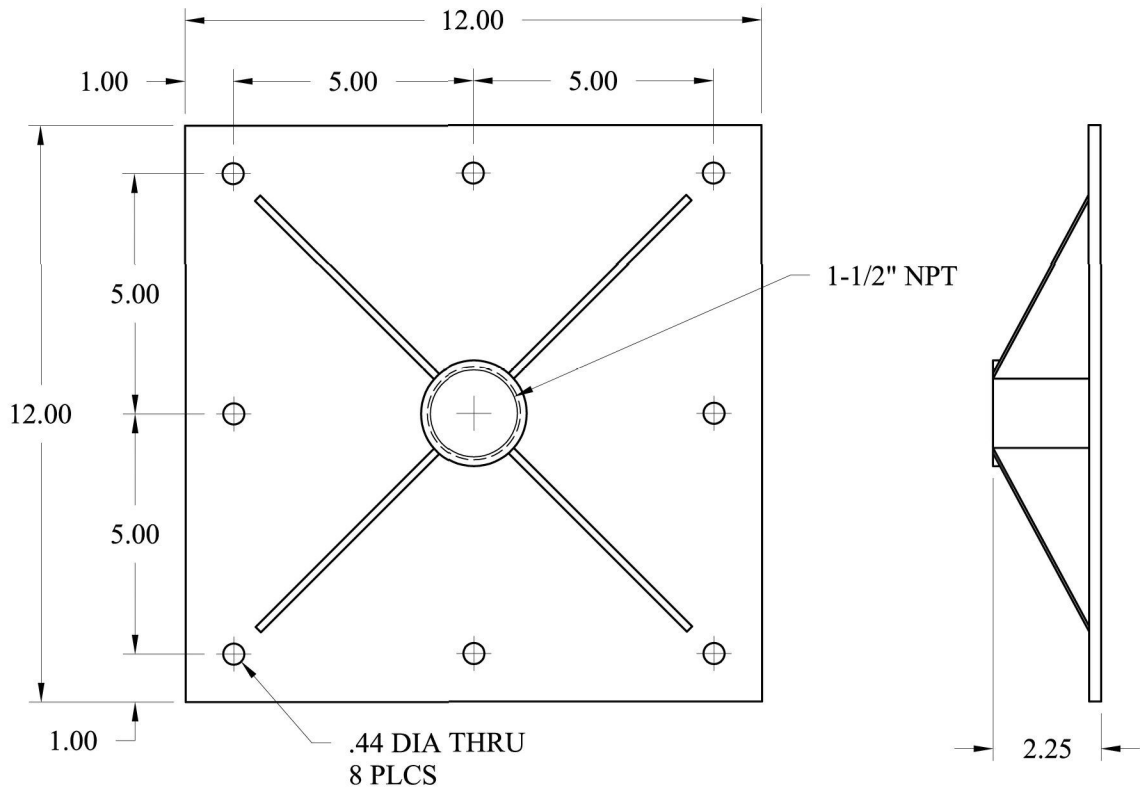

ATLAS Ceiling Flange

Part No. ACM3045F (for 1-1/2" I.D. pipe)

Recommended with stabilizer kit when increasing pipe length beyond 36"

iTech Company LLC
TOLL FREE: (888) 483-2418
EMAIL: info@itechlcd.com
WEB: www.iTechLCD.com