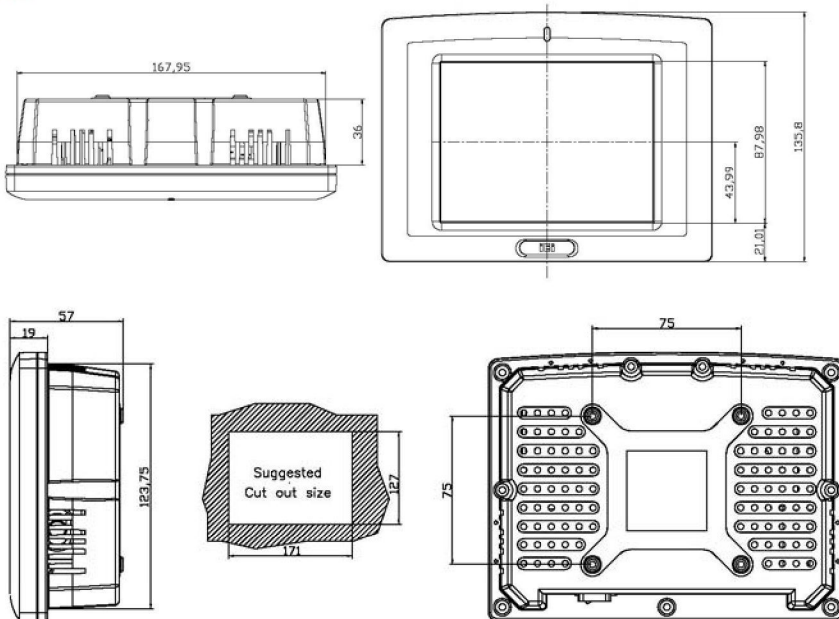

**Specifications**

Model	AFL-057A-LX
LCD Size	5.7"
Max Resolution	640(W) x 480(H)
Brightness (cd/m <sup>2</sup> )	400
Contrast Ratio	300:1
LCD Color	262K
Pixel Pitch (mm)	0.06(W) x 0.18(H)
Viewing Angle (H-V)	140°/100°
Backlight MTBF	50,000 hrs
SBC Model	AFLMB-LX2-800
CPU	AMD Geode™ LX 800 (500Mhz)
Chipset	AMD LX800 + AMD CS5536
RAM	Supports one 333MHz or 400MHz DDR SO-DIMM (1GB Max.)
I/O Ports	1 x RJ45 for RS232 COM Port 1 x RJ45 for RS232/422/485 COM Port 2 x USB 2.0 1 x RJ45 for 10/100Mbps LAN 1 x VGA Port 1 x Power Switch 1 x Reset Button 1 x Power Jack
SSD	CF Typell
Watchdog Timer	Software Programmable supports 1~255 sec. System Reset
Audio	AMP 1.5W + 1.5W (internal speaker)
Expansion	1 x Wireless Lan 802.11 b/g Module (internal USB interface) 1 x Bluetooth Function (internal USB interface, Bluetooth V2.0)
Drive Bay	N/A
Optional HSUPA Module (support GSM 850, EGSM 900, DCS 1800 & 1900)	N/A
Construction Front Panel	ABS + PC Plastic front frame /Aluminum die casting body
LED Function	1 x LED on Front Panel for Power ON/OFF
Mounting	Panel, Wall, Rack, Stand or Arm mounting VESA 75 x 75mm
Front Panel Color	Gray 7539U
Dimension (WxHxD) (mm)	180 x 135 x 55
Operation Temperature (°C)	0~50 (°C)
Storage Temperature (°C)	-20 (°C) ~ 60 (°C)
N/G Weight	0.8 Kg
IP Level	Front Frame IP64
Safety & EMC	CE / FCC / CB / CCC
Touch Screen	Resistive Type 4-Wire (touch controller IC is on board) /DMC6000 (Support RS-232 interface)
Power Adapter	P/N: 63000-FSP0361AD101C-RS 36W Power Adapter Input: 90VAC~264VAC, 50/60Hz Output: 12VDC
Power Requirement	12VDC
Power Consumption	15W

## Fully Integrated I/O

Good Heat Dissipation!

Aluminum Die Cast Back Cover

## Dimensions (Unit: mm)