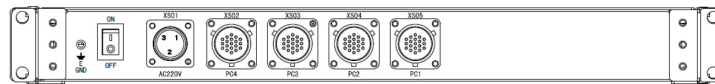

Option

High brightness LCD panel, up to 1000 nits

Rear

SPECIFICATIONS

Direct no. of Computers		4
KVM Connectors		19 pins lock connector (USB/VGA)
LCD	Size	17"
	Backlight	LED
	Resolution	1920x1080
	Max. color	16.7M
	Luminance	350cd/m2
	View Angel (H/V)	140 / 130
	Contrast Ratio	1000 : 1
Rack Depth	380mm to 620mm (rack cabinet front rails to rear rails)	
Power	4 pins lock connector - Internal wide range DC 9~36V power module	
Video and KB/mouse	19 pins lock connector (USB/VGA)	
Environment	Operation temp: -20 to 55°C Storage temp: -30 to 65°C Humidity: 10% - 90%, non-condensing Shock: 10G acceleration (11ms duration) Vibration: 17 to 500Hz 1G PTP	
Physical Dimensions / Net	443x42x457.2mm (WxHxD) /10.5KG	
Packing Dimensions / Gross	740x160x610mm (WxHxD) /14.5KG	
Accessory		
1 x 1.8 Power Cord with lock connector , 4 x 1.8 meter USB/VGA cable with lock connector