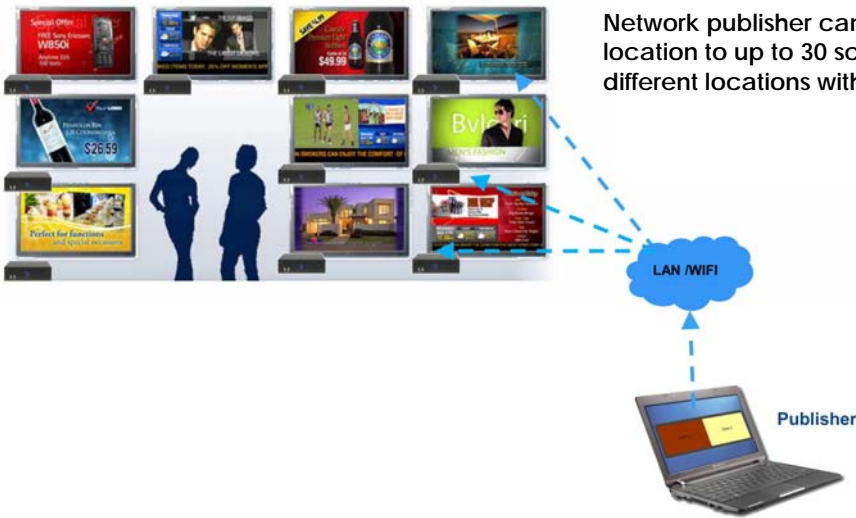

ASX700 Network publisher can publish content from one location to up to 30 screens with 30 players in different locations within the same network.

Features:

- Powerful , Feature Rich & Easy to Use Out Of Box Solution
- Rich Media Contents
- Real-time or Scheduled Content Playback
- Supports Multiple Digital Signage Applications and Players
- Built-in multi-zone screen layouts for common digital signage applications
- Create custom screen layouts with WYSIWYG layout editor
- Rich Media Content (Video, Flash, Images, RSS)
- 20+ ready-to-use content presentation templates for quick and easy content publishing
- Import and Export function for application and content
- Real-time or scheduled content playback
- System power off and reboot scheduling
- Broadcast live TV alongside your marketing messages
- RSS news and weather presentation templates
- Player auto-discovery on LAN for easy setup
- Portable content publishing with your notebook PC
- Support up to 30 players
- Superb performance and Energy Efficient
- No server to buy or maintain
- No monthly subscription fee to pay

Applications

Retail

- Retail digital signage display
- Interactive Information Kiosk
- Mall directories and way-finding
- Menu Boards

Hospitality

- Digital concierge
- In-room channel

Corporate

- Lobby displays and building directories
- Front desk welcome
- Employee communications

Portable and Event Displays

- Real estate open house
- Tradeshow booth
- Company introduction