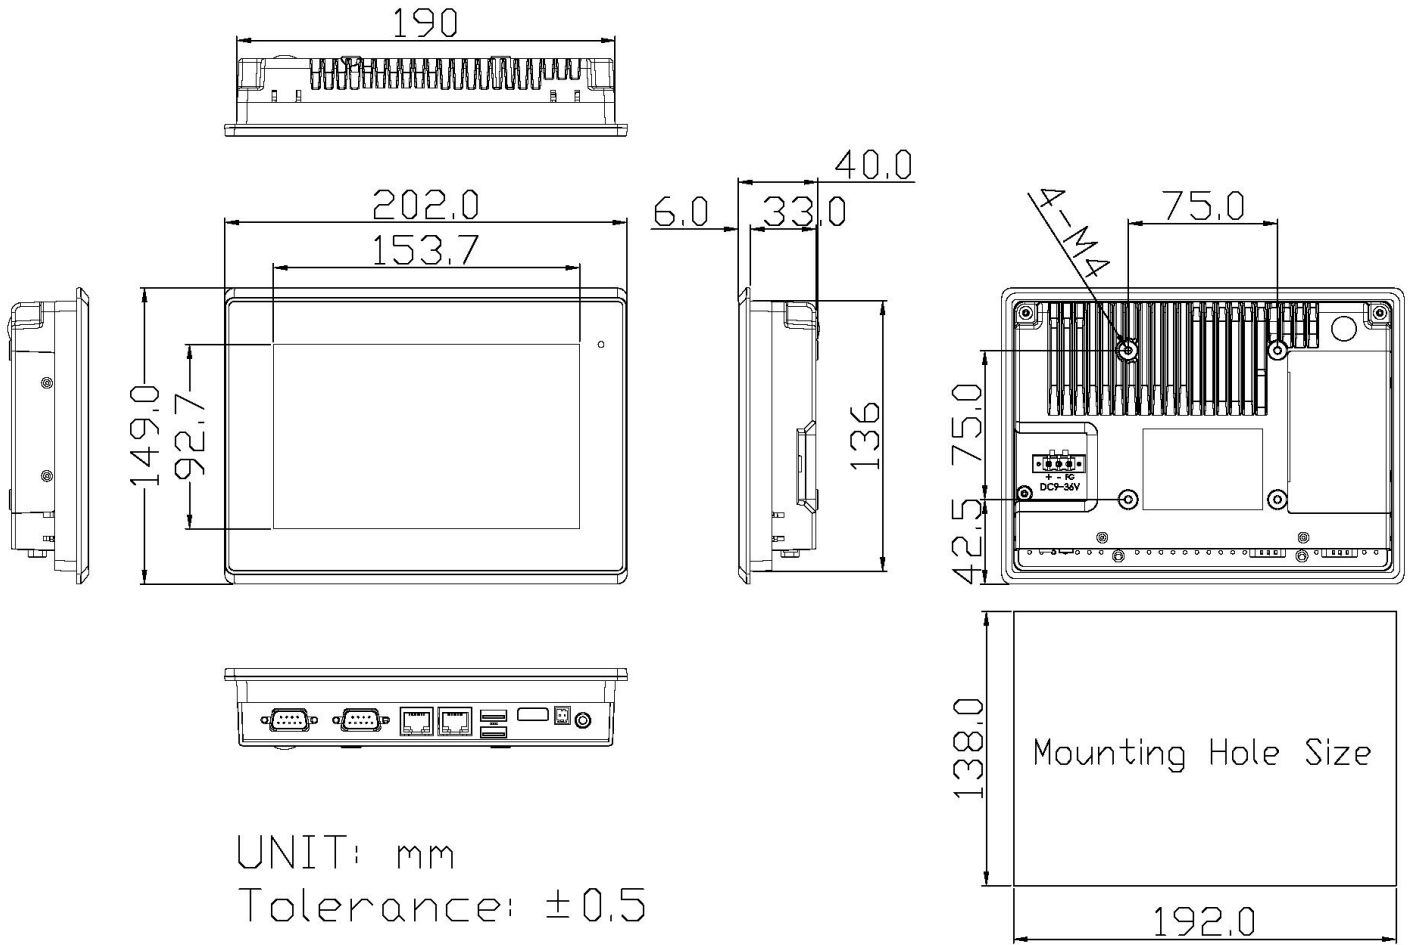

## FEATURES:

- 7" Industrial Compact Size Panel PC
- Intel Celeron N2930(1.83GHz) CPU built-in / Atom E3845(1.91GHz) for option
- Onboard 4GB DDR3L 1333MHz/8GB(option)
- Flat Front Panel Touch Screen and Fanless Design
- DC 9~36V Wide-Ranging Power Input
- IP66 Compliant Front Panel
- Optional Projected Capacitive Touch Screen Support 7H Anti-Scratch Surface

## SPECIFICATION:

System		
CPU	Onboard Intel Celeron N2930(1.83GHz) Onboard Intel Atom E3845(1.91GHz) for	
System Chipset	SoC	
Memory	Onboard 4GB DDR3L 1333MHz/8GB(option)	
I/O Port		
USB	2 x USB 3.0 type A	
Serial / Parallel	1 x DB-9 RS-232/422/485, COM1 (Default RS-232)	
	1 x RS-232 DB-9, COM2	
Audio	1 x Audio Line Out	
LAN	2 x GbE LAN RJ-45	
Power	1 x 3-pin DC power input terminal	
HDD	1 x MO-297 SATA SSD bay (Easy Accessible)	
Movable Device	1 x SD card slot, up to 32GB	
Expansion		
Expansion Slot	1 x Internal Mini-PCIe slot full size	
Display	Standard	High Brightness Optional
Display Type	7" TFT-LCD	7" TFT-LCD
Max. Resolution	800 x 480	800 x 480
Max. Color	262K	262K
Luminance (cd/m <sup>2</sup> )	350	1000
View Angle	140(H) / 110(V)	140(H) / 130(V)
Contrast	400:1	400:1
Backlight Lifetime	40,000 hrs	50,000 hrs
Touch Screen		
Type	Resistive Touch Window Projected Capacitive Touch	
Interface	USB	
Light Transmission(%)	Resistive Touch Window: over 80% Projected Capacitive Touch: over 90%	
Power Input	DC 9~36V	
Power Consumption	ARCHMI-807P: 25W	

Mechanical	
Color	RAL 9007
Construction	Aluminum Die-casting Chassis
Mounting	Panel Mount, VESA 75 x 75
Dimensions (WxHxD)	202mm x 149mm x 40mm
IP Rating	IP66 Compliant Front Bezel
Net Weight	1.2 kg
Environmental	
Operating Temperature	0~50°C
Storage Temperature	-30~70°C
Storage Humidity	10 to 90%@ 40°C, non-condensing
Certificate	CE/FCC Class A/CB/UL
Operating System Support	
Windows 7, WEC 7, Wndows 8.1, Wndows 10	

**DIMENSION:**

UNIT: mm  
Tolerance:  $\pm 0.5$