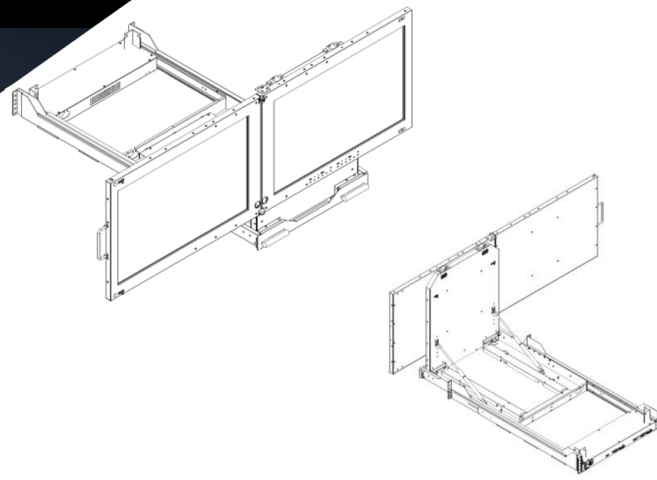

2U Rackmount Dual LCD Drawer [Screen Pivot]

2U 23.8" 1920 x 1080p widescreen Dual LCD Rackmount LCD Drawer, 2 x DVI & VGA Port, Self-locking and auto release rails for ultra convenience and built in speakers, 762mm. 30" deep.

Model: ARP2D2380

FEATURES:

- 2U foldable dual 23.8" widescreen LCD display Drawer
- Dual DVI & VGA Port
- native 1920 x 1080 FHD resolution (for 23.8")
- Build in 2x 2 watts speakers
- Independent front osd control buttons to optimized display

OPTIONS:

- Composite video input
- HDMI or Display port input
- 3G / HD / SD-SDI broadcast grade input
- DC 9~36 V power input
- AR Hardness glass
- Touch screen

SPECIFICATIONS

Screen Size	Dual 23.8"
Backlight Type	LED
Native Resolution	1920 x 1080
Contrast Ratio	1000:1
Brightness (cd/m2)	250
View Angles (H/V)	178/178
Pixel Size (HxV) mm	0.2745x0.2745
Max. Color	16.7M

Input Signals

DVI-D	Dual DVI-D 24Pin Connector (Female)
VGA	Dual D-SUB 15Pin Connector (Female)
Audio	1x 3.5" Jack
Power Input	Standard IEC Inlet
Touch-USB (option)	Dual USB A Type connector
Touch-RS232 (option)	Dual D-SUB 9P connector (Female)