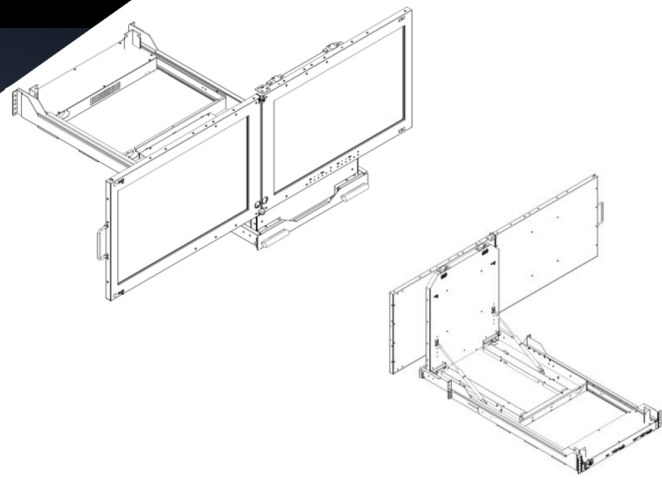

2U Rackmount Dual LCD Drawer [Screen Pivot]

2U 24" 1920 x 1200 widescreen Dual LCD Rackmount LCD Drawer, 2 x DVI & VGA Port, Self-locking and auto release rails for ultra convenience and built in speakers, 762mm. 30" deep.

Model: ARP2D2400

FEATURES:

- 2U foldable dual 24.1" widescreen LCD display Drawer
- Dual DVI & VGA Port
- native 1920 x 1200 WUXGA Ultra high resolution (for 24.1")
- Build in 2x 2 watts speakers
- Independent front osd control buttons to optimized display

OPTIONS:

- Composite video input
- HDMI or Display port input
- 3G / HD / SD-SDI broadcast grade input
- DC 9~36 V power input
- AR Hardness glass
- Touch screen

SPECIFICATIONS

Screen Size	Dual 24.1"
Backlight Type	LED
Native Resolution	1920 x 1200
Contrast Ratio	1000:1
Brightness (cd/m2)	300
View Angles (H/V)	178/178
Pixel Size (HxV) mm	0.27x0.27
Max. Color	16.7M

Input Signals

DVI-D	Dual DVI-D 24Pin Connector (Female)
VGA	Dual D-SUB 15Pin Connector (Female)
Audio	1x 3.5" Jack
Power Input	Standard IEC Inlet
Touch-USB (option)	Dual USB A Type connector
Touch-RS232 (option)	Dual D-SUB 9P connector (Female)