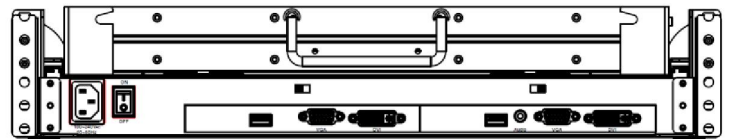

Input Signals

DVI-D	Dual DVI-D 24Pin Connector (Female)
VGA	Dual D-SUB 15Pin Connector (Female)
Audio	1x 3.5" Jack
Power Input	Standard IEC Inlet
Touch-USB (option)	Dual USB A Type connector
Touch-RS232 (option)	Dual D-SUB 9P connector (Female)

Power Specifications

AC Power Input	Standard IEC Type Power Cord with Internal Power adapter, 100-240V AC
Wide Range DC PowerInput (option)	Screw Type Terminal Block with internal wide Range DC 9-36V power module

User Control Interface	
Power ON / OFF via Front Button	
Power Mode Status LED indicator	
OSD (On Screen Display) Buttons	

Mechanical and Environment	
Height	2U Foldable
Rack Depth	30" to 40" (cabinet front rear rail)
Construction	Metal Housing
Operating Temperature	0 - 50 deg. C
Operating Humidity	10% - 90% (non -condensing)
Anti-Vibration	5 - 500 Hz / 1 Grms PTP
Anti-Shock	15G / Peak (11 ms)
Physical Dimension	443 x 88 x 762 (mm)
Packing Dimension	(mm)
Net Weight / Gross	(KGs)
Certification and	CE / FCC / RoHs