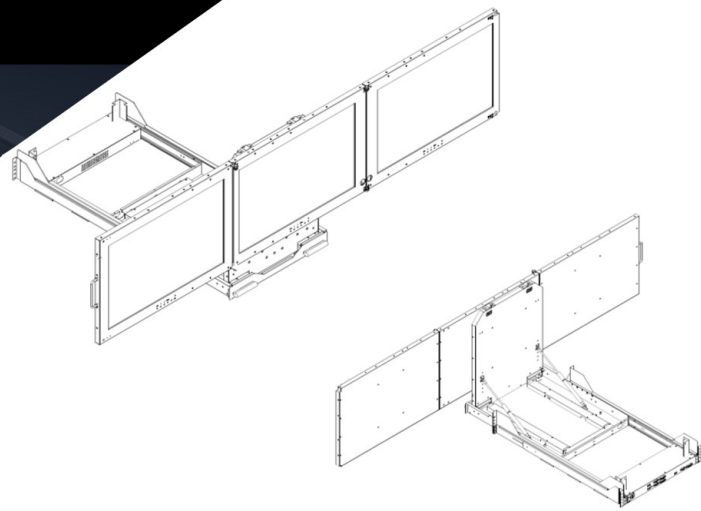

# Rack Mount Triple LCD Display Drawer (Screen Pivot)

2.5U 21.5" 1920 x 1080 Widescreen Triple LCD Rackmount LCD Drawer 3 x DVI & VGA Port, Self-locking and auto release rails for ultra convenience and built in speakers, 762mm. 30" deep.

## FEATURES:

- 2.5U foldable triple 21.5" widescreen LCD Display Drawer
- Triple DVI & VGA Port
- native 1920 x 1080 FHD resolution
- Build in 2x 2 watts speakers
- Independent front osd control buttons to optimized display

## SPECIFICATIONS

LCD Characteristics :	
Screen Size	Triple 21.5"
Backlight Type	LED
Resolution	1920*1080
Contrast Ratio	1000:1
Brightness ( cd/m2 )	250
View Angles ( H/V )	178/178
Pixel Size ( HxV ) mm	0.2745x0.2745
Max. Color	16.7M

Input Signals:	
DVI-D	Triple DVI-D 24Pin Connector (Female)
VGA	Triple D-SUB 15Pin Connector (Female)
Audio	1x 3.5" Jack
Power Input	Standard IEC Inlet
Touch-USB ( option )	Triple USB A Type connector
Touch-RS232 ( option )	Triple D-SUB 9P connector ( Female )