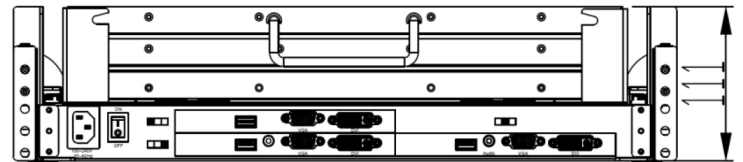

SPECIFICATIONS

LCD Characteristics :	
Screen Size	Triple 21.5"
Backlight Type	LED
Resolution	1920*1080
Contrast Ratio	1000:1
Brightness (cd/m2)	250
View Angles (H/V)	178/178
Pixel Size (HxV) mm	0.2745x0.2745
Max. Color	16.7M

Input Signals:	
DVI-D	Triple DVI-D 24Pin Connector (Female)
VGA	Triple D-SUB 15Pin Connector (Female)
Audio	1x 3.5" Jack
Power Input	Standard IEC Inlet
Touch-USB (option)	Triple USB A Type connector
Touch-RS232 (option)	Triple D-SUB 9P connector (Female)

Power Specifications :	
AC Power Input	Standard IEC Type Power Cord with Internal Power adapter, 100-240V AC
Wide Range DC PowerInput (option)	Screw Type Terminal Block with internal wide Range DC 9-36V power module

User Controls Interface:	
Power ON / OFF via Front Button	
Power Mode Status LED indicator	
OSD (On Screen Display) Buttons	

Mechanical and Environment:	
Height	2.5U Foldable
Rack Depth	30" to 40" (cabinet front rail to rear rail)
Construction	Metal Housing
Operating Temperature	0 - 50 deg. C
Operating Humidity	10% - 90% (non -condensing)
Anti-Vibration	5 - 500 Hz / 1 Grms PTP
Anti-Shock	15G / Peak (11 ms)
Physical Dimension	443 x 111x 768 (mm)
Packing Dimension	mm
Net Weight / Gross	(KGs)
Certification and	CE / FCC / RoHs