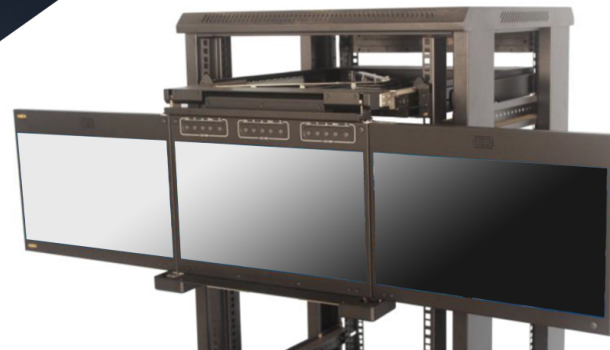

Rack Mount Dual LCD Display Drawer

2U Flip down - 17.3" FHD Triple screen LCD Drawer
with Multi Input DVI, VGA, Audio

Mode: ARP3D1730UM

FEATURES:

- 2U flip-down foldable triple 17.3 inch widescreen LCD display Drawer
- Triple DVI & VGA Port
- 1920 x 1080 high resolution
- Support FHD with 1080p resolution.
- Build in 2x 2 watts speakers
- Independent front OSD control buttons to optimized display
- Adjust angle 0°~90°

OPTION:

- Composite video input
- HDMI or Display port input
- 3G / HD / SD-SDI broadcast grade input
- DC 9~36 V power input
- AR Hardness glass
- Touch screen

SPECIFICATIONS

No. of ports		1
KVM Connectors		3 x DVI-D & 3 x VGA / 1x Audio
LCD	Size	Dual 17.3 inch FULL HD display
	Backlight	LED
	Resolution	1920*1080 (support resolution up to 1920*1200)
	Max.color	262K
	Luminance	300 cd/m2
	View Angel (H/V)	140 / 120
	Contrast Ratio	650 : 1
Port Selection		N/A
Audio		1 x 3.5mm Audio jack
Audio		1 x 3.5mm Audio jack
Rack Depth (rack cabinet front rails to rear rails)		580mm to 950mm
Power		100-240V AC 50/60Hz via IEC Type power cord
Environment		Operation temp: 0 to 50°C Storage temp: -20 to 60°C Humidity: 10% - 90%, non-condensing Shock: 10G acceleration (11ms duration) Vibration: 17 to 500Hz 1G PTP
Physical Dimensions (W x H x D) / Net Weights (KGs)		443 x 88 x 580mm / 18.5
Packing Dimensions (W x H x D) / Gross weights (KGs)		735 x 590 x 235mm / 22.0
Accessories		
		1.8meter IEC Type Power Cordx1 , 1.8meter DVI Cable x3, 1.8meter VGA Cable x3,1.8meter Audio Cable x1