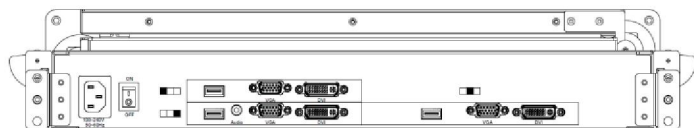

Rack Mount Dual LCD Display Drawer

2U Flip down - 17.3" FHD Triple screen LCD Drawer
with Multi Input DVI, VGA, Audio

Mode: ARP3D1730UM

FEATURES:

- 2U flip-down foldable triple 17.3 inch widescreen LCD display Drawer
- Triple DVI & VGA Port
- 1920 x 1080 high resolution
- Support FHD with 1080p resolution.
- Build in 2x 2 watts speakers
- Independent front OSD control buttons to optimized display
- Adjust angle 0°~90°

OPTION:

- Composite video input
- HDMI or Display port input
- 3G / HD / SD-SDI broadcast grade input
- DC 9~36 V power input
- AR Hardness glass
- Touch screen

SPECIFICATIONS

No. of ports		1
KVM Connectors		3 x DVI-D & 3 x VGA / 1x Audio
LCD	Size	Dual 17.3 inch FULL HD display
	Backlight	LED
	Resolution	1920*1080 (support resolution up to 1920*1200)
	Max.color	262K
	Luminance	300 cd/m2
	View Angel (H/V)	140 / 120
	Contrast Ratio	650 : 1
Port Selection		N/A
Audio		1 x 3.5mm Audio jack
Audio		1 x 3.5mm Audio jack
Rack Depth (rack cabinet front rails to rear rails)		580mm to 950mm
Power		100-240V AC 50/60Hz via IEC Type power cord
Environment		Operation temp: 0 to 50°C Storage temp: -20 to 60°C Humidity: 10% - 90%, non-condensing Shock: 10G acceleration (11ms duration) Vibration: 17 to 500Hz 1G PTP
Physical Dimensions (W x H x D) / Net Weights (KGs)		443 x 88 x 580mm / 18.5
Packing Dimensions (W x H x D) / Gross weights (KGs)		735 x 590 x 235mm / 22.0
Accessories		
		1.8meter IEC Type Power Cordx1 , 1.8meter DVI Cable x3, 1.8meter VGA Cable x3,1.8meter Audio Cable x1