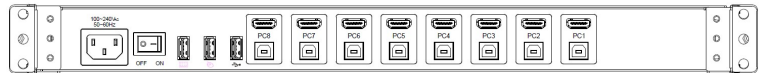

DRAWINGS:

This is subject to change without Notice. Final Drawings Will be Provided for Approval after Order.

REAR of ASK1730HD-S8e