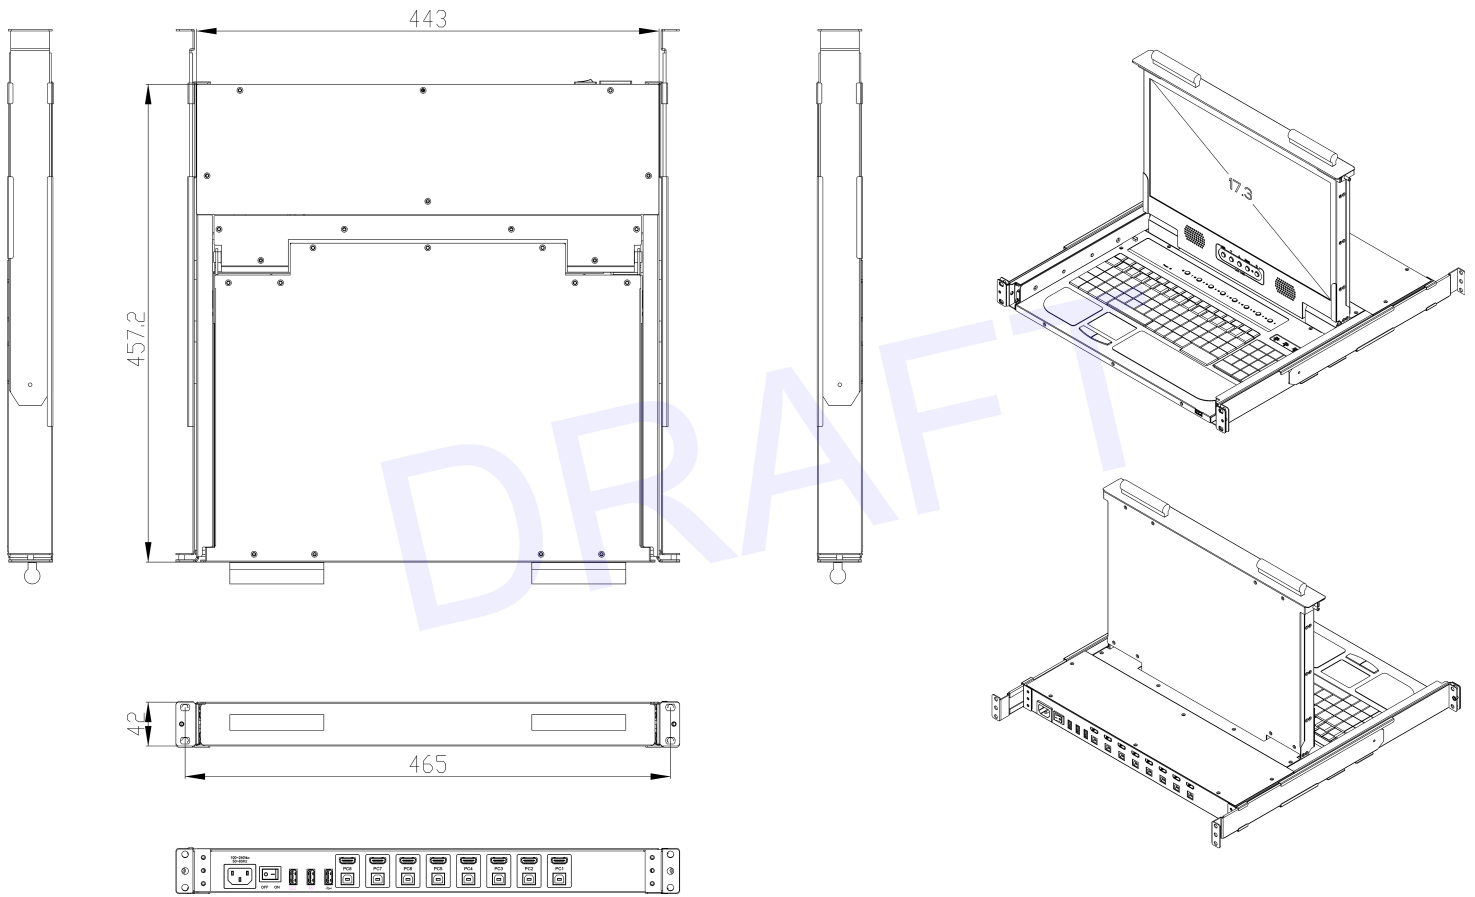

DRAWINGS:

This is subject to change without Notice. Final Drawings Will be Provided for Approval after Order.

REAR of ASK1730HD-S8e