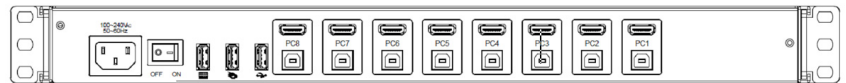

HDMI LCD Console Drawers Screen Rotation Version

23.8" 4K Display LCD Console Drawer
with 8 ports USB-HDMI Interface

Model: ASK2400HD-S8e-4K

FEATURES:

- Facilitated by screen rotate function.
- Support USB-HDMI interface.
- 8 ports HDMI 2.0 input.
- Front 1x USB, Rear 1 x USB 2.0 Type A, Sharing USB peripheral Device for computer (ex. Flash disk, hard drive, KB/Mouse)
- Additional two USB console port to add local KB/Mouse
- Build in 2x2 watts stereo speakers
- Durable 104-key keyboard and touch pad.
- Quick and simple installation
- Self-locking and auto release rails for ultra-convenience

REAR of ASK2400HD-S8e-4K

SPECIFICATIONS

Direct no. of Computers		8
Maximum no. of Computers		8
LCD	Size	23.8 inch 4K display
	Backlight	LED
	Resolution	4K resolution 3840 x 2160
	Max.color	1.07 Billion colors
	Luminance	300 cd/m2
	View Angel (H/V)	178 / 178
	Contrast Ratio	1000 : 1
Port Selection		Push Button, Hotkey
USB Local console		Yes , USB x2 for KB/ Mouse
USB HUB		1x Front , 1xRear USB 2.0 Type A for Peripheral USB Device
KB/Mouse Emulation		USB
Rack Depth		600mm to 1200mm (rack cabinet front rails to rear rails)
Power		100-240V AC 50/60Hz via IEC Type power cord
Environment		Operation temp: 0 to 50°C Storage temp: -20 to 60°C Humidity: 10% - 90%, non-condensing Shock: 10G acceleration (11ms duration) Vibration: 17 to 500Hz 1G PTP
Physical Dimensions / Net Weights		448x44x790mm (WxHxD) / 19.5KG
Packing Dimensions / Gross weights		580x190x840mm / 23 KG

Accessory

1.8meter IEC Type Power Cord

Option Relate Item

ASH-018	1.8meter HDMI Cable	ASU-018	1.8meter USB Cable
---------	---------------------	---------	--------------------

***Specifications subject to change without notice, not responsible for typographical errors.**