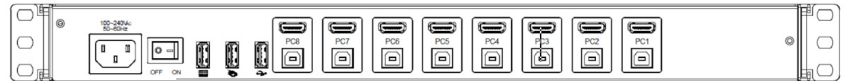

HDMI LCD Console Drawers Screen Rotation Version

23.8" Full HD Display LCD Console Drawer
with 8 ports USB-HDMI Interface

Model: ASK2400HD-S8e

FEATURES:

- Facilitated by screen rotate function.
- Support USB-HDMI interface.
- 8 ports HDMI 2.0 input.
- Front 1x USB, Rear 1 x USB 2.0 Type A, Sharing USB peripheral Device for computer (ex. Flash disk, hard drive, KB/Mouse)
- Additional two USB console port to add local KB/Mouse
- Build in 2x2 watts stereo speakers
- Durable 104-key keyboard and touch pad.
- Quick and simple installation
- Self-locking and auto release rails for ultra-convenience

REAR of ASK2400HD-S8e

SPECIFICATIONS

Direct no. of Computers		8
Maximum no. of Computers		8
LCD	Size	23.8 inch FULL HD display
	Backlight	LED
	Resolution	1920*1080 (support resolution up to 1920*1200)
	Max.color	16.7M
	Luminance	250 cd/m2
	View Angel (H/V)	178 / 178
	Contrast Ratio	3000 : 1
Port Selection		Push Button, Hotkey
USB Local console		Yes , USB x2 for KB/ Mouse
USB HUB		1x Front , 1xRear USB 2.0 Type A for Peripheral USB Device
KB/Mouse Emulation		USB
Rack Depth		600mm to 1200mm (rack cabinet front rails to rear rails)
Power		100-240V AC 50/60Hz via IEC Type power cord
Environment		Operation temp: 0 to 50°C Storage temp: -20 to 60°C Humidity: 10% - 90%, non-condensing Shock: 10G acceleration (11ms duration) Vibration: 17 to 500Hz 1G PTP
Physical Dimensions / Net Weights		448x44x790mm (WxHxD) / 19.5KG
Packing Dimensions / Gross weights		580x190x840mm / 23 KG
Accessory		
1.8meter IEC Type Power Cord		
Option Relate Item		
ASH-018	1.8meter HDMI Cable	ASU-018 1.8meter USB Cable