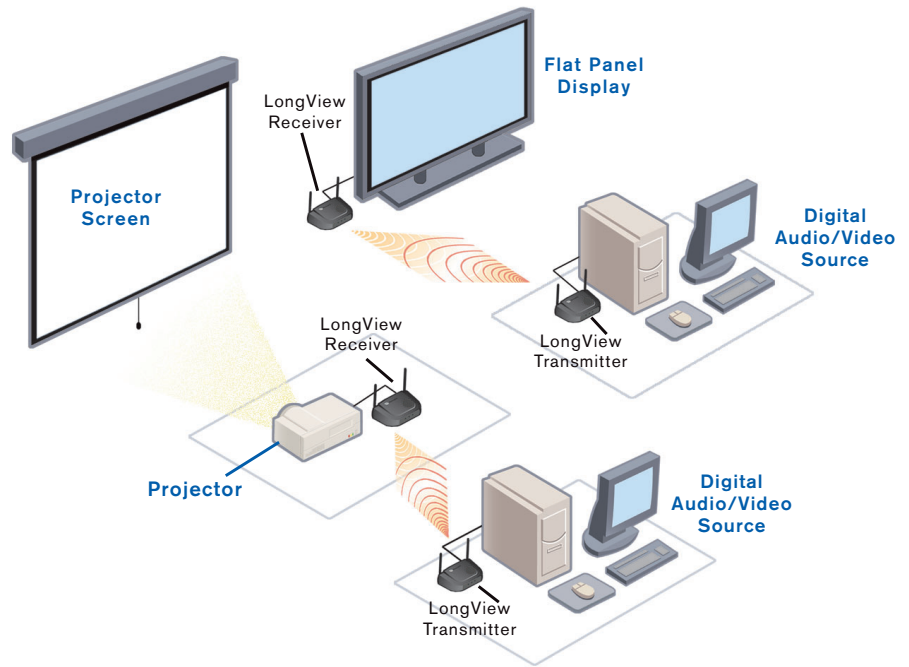

### Secure, Wireless Connectivity

The LongView Wireless extender eliminates the risk associated with many wireless products because of its three levels of security which include:

- AES encryption.
- Proprietary 802.11a link layer protocol.
- Proprietary video compression.

### LongView Wireless Extender – LV4500W and LV3500W

The LongView Wireless extender transmitter and receiver process analog video inbound and outbound with a distance range that varies depending upon the LongView Wireless model installed. The LongView Wireless LV3500W transmits data 100 feet through walls and up to 300 feet without obstruction. The LongView Wireless LV4500W extends the transmission distance to 3000 feet without obstructions and supports both wall and table-mount options.

*The LongView Wireless LV4500W extender includes a wireless transmitter and receiver, power supplies and audio cables. The firmware features a user-friendly OSD for making adjustments and tuning the video settings. LV4500W transmission ranges from 300 feet through walls up to 3000 feet line-of-sight. Care must be used in setup to ensure that the transmitter and receiver are pointed directly at each other to take advantage of the power of the LV4500W embedded directional antennas.*

The LV3500W transmission ranges from 100 feet through walls up to 300 feet line-of-sight. The omnidirectional antennas enable the transmitter and receiver to locate each other even if one of them has been moved.