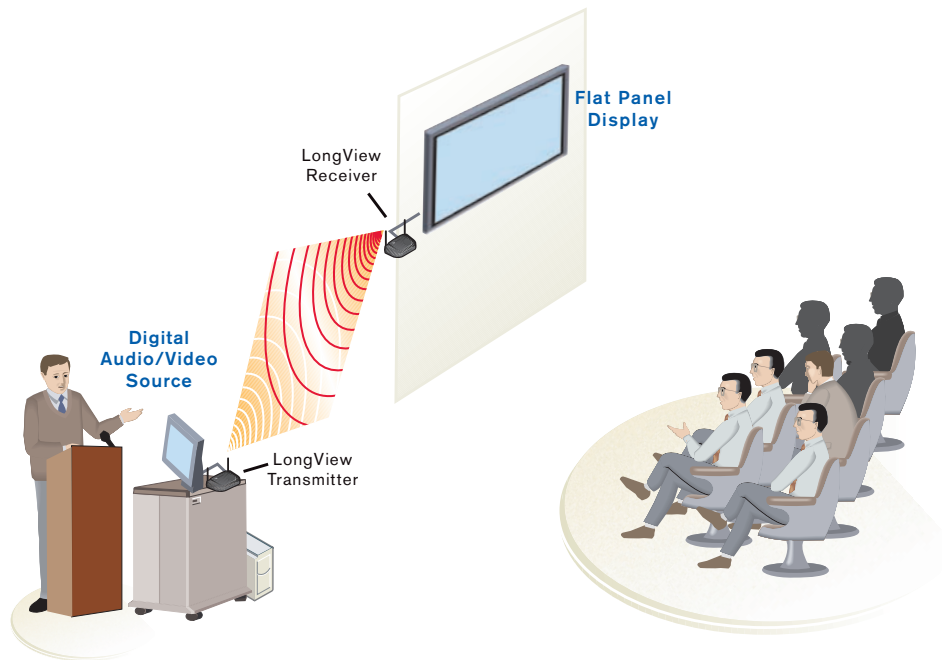

PLUG & PLAY AUDIO/VIDEO EXTENSION