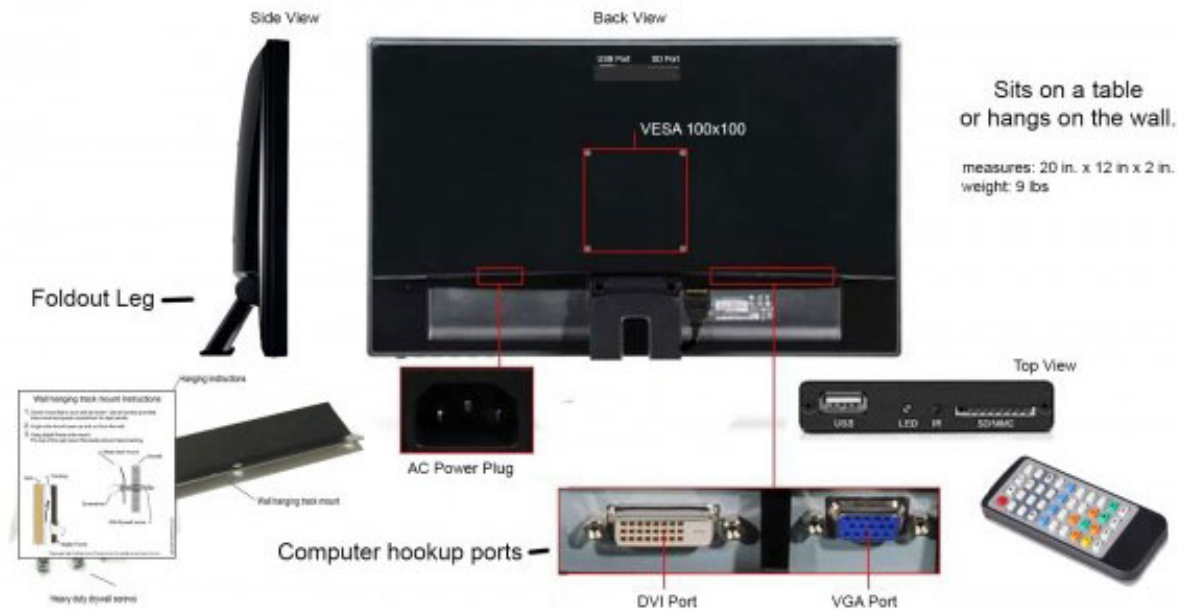

HD USB Digital Signage All-in-one Media player, 22"
Widescreen diagonal screen, 1920x1080 resolution
Model: BBD2200USB

Introduction

Bring new life and fun to your digital pictures. All frames can sit landscape style. They can also hang portrait or landscape style with the included wall mount. This complete frame has a resolution of 1080p and the recommended image size is 1920x1080. Use a USB memory drive to play your photos or video. This screen can play your photos or videos with a few button pushes from the included remote. It will repeat your images or video in a looping slideshow. USB or SD memory card remains attached to the frame while media is being played.

It comes with a 40 inch cord out the back, 1 year warranty, internal speakers, media remote control, and a free wall hanging track mount. Check out our accessory section if you need anything to go with your digital frame. All models are made in Nashville.

note* WiFi frames are wifi only and do not use a usb for your images. You must upload your media to the internet or stream from a local network.

Technical Specs:

Screen Size: 22 inch diagonal measurement: 21.5 in.	Frame color: gloss black front with black backing	Resolution: 1920x1080 1080p upscale Asus
Weight: 8 lbs Measures: 20 x 12 x 2 inches	Power usage: (110v or 220v) 45W max AC	Power Cord: 40 inch.
Auto looping Slide Show: Yes	Colors Brightness: 24bit 250cd	Warranty: 1 year
Viewing Angle: 170(H)/110(V)	Internal speakers: 2 watt	Remote Control: Yes + (underside screen buttons)