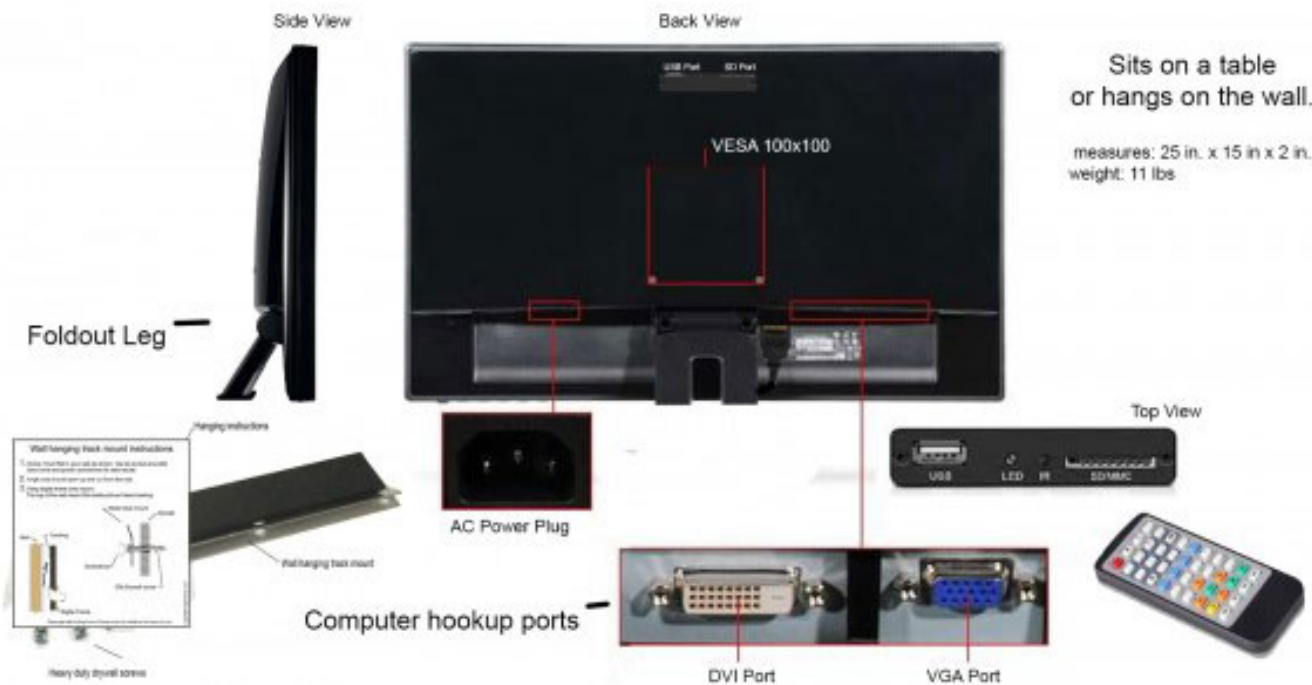

HD USB Digital Signage All-in-one Media player, 27"
Widescreen diagonal screen, 1920x1080 resolution
Model: BBD2700USB

Introduction

Bring new life and fun to your digital pictures. All frames can sit landscape style. They can also hang portrait or landscape style with the included wall mount. This complete frame has a resolution of 1080p and the recommended image size is 1920x1080. Use a USB memory drive to play your photos or video. This screen can play your photos or videos with a few button pushes from the included remote. It will repeat your images or video in a looping slideshow. USB or SD memory card remains attached to the frame while media is being played.

It comes with a 40 inch cord out the back, 1 year warranty, internal speakers, media remote control, and a free wall hanging track mount. Check out our accessory section if you need anything to go with your digital frame. All models are made in Nashville.

note* WiFi frames are wifi only and do not use a usb for your images. You must upload your media to the internet or stream from a local network.

Technical Specs:

Screen \ Size: 27 inch diagonal measurement: 27 in.	Frame color: gloss black front with black backing	Resolution: 1920x1080 1080p upscale Asus
Weight: 12 lbs Measures: 25 x 15 x 2 inches.	Power usage: (110v or 220v) 90W max AC	Power Cord: 40 inch.
Auto looping Slide Show: Yes	Colors Brightness: 24bit 350cd	Warranty: 1 year
Viewing Angle: 170(H)/120(V)	Internal speakers: 3 watt	Remote Control: Yes + (underside screen buttons)