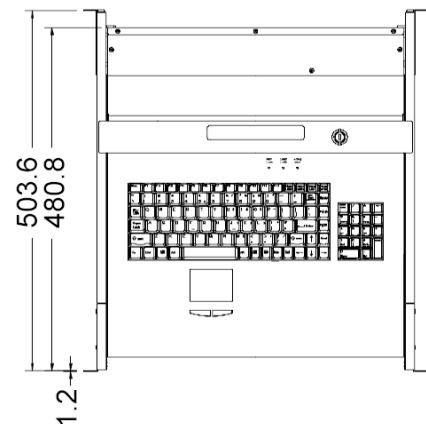

Model : DKP115e

15" 1U Rack Mount TFT Console

Features:

- 1U Rackmount Single Rail easy to install and use
- 15" LCD Bright Active Matrix TFT Display
- OSD function (On Screen Display) for LCD display
- Durable Noteboodk keyboards with Touchpad
- Panel protected by tempered glass
- LCD AutoShut off in closed postion
- Separate Rails design, installed by one person
- DC power and DVI (optional)

Specification

| | |
|-------------------------|---|
| Model Name | DKP115e |
| Number of ports | 1 |
| Dimension | 447.5x482x44mm/17.6x19.0x1.7in |
| Package Dimension | 565x660x210mm/22.2x26.0x8.3in |
| Net Weight | 10.0Kg / 22.0Lb |
| Gross Weight | 16.5Kg / 36.4Lb |
| Display Size | 15" |
| Panel Type | Active Matrix TFT LCD |
| Resolution Capabilities | Maximum Resolution up to 1024X768 (XGA) |
| Pixel Pitch | Supports 0.297mm x0.297mm |
| Viewing Angle (CR>10) | Right-Left view 130°(Typ), Up-Down View 100°(Typ) |
| Contrast Ratio | 400:1 |
| Brightness | White 250cd/m2 (Center 1 point Typ) |
| Back Light | Dual Lamps for Back Light |
| Supported Colors | 16M Colors (6-bit with FRC) |
| Response Time | Rising Time 5ms, Decay Time 11ms |
| Operating System | Dos, Windows (3.1, 9x, 2000, NT4, ME, XP, 2003 Server) Linux, Novell 3.12-6, HP UX |
| Multi Platform | Support PS/2 |
| System Cables | VGA+2xPS/2 cable |
| Keyboard Mouse | 106 key PS/2 keyboard with touch pad |
| Sync | 45~80KHZ |
| Power Source | 100-240 VAC input |
| Power Consumption | 16W, 10.41W for Panel |
| Temperature | Operate 0°~ 50°C / 32°~ 122°F, Storage-20°~ 60°C / -4°~ 140°F |
| Humidity | 10%~90%RH |
| Chassis Construction | Heavy duty steel materials |
| Keyboard Language | Standard USA. Options for (UK, German, French, Spanish, Italian, Portuguese, Dutch, Swiss, Belgium, Swedish, Norwegian, Danish, Japan, Taiwan) CE/FCC, UL |