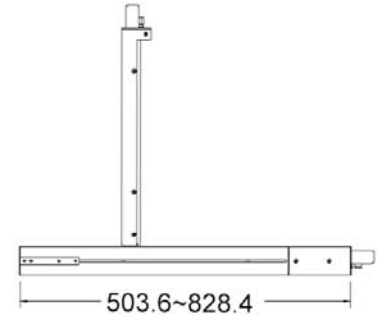

Model : DKP115e

15" 1U Rack Mount TFT Console

Features:

- 1U Rackmount Single Rail easy to install and use
- 15" LCD Bright Active Matrix TFT Display
- OSD function (On Screen Display) for LCD display
- Durable Noteboodk keyboards with Touchpad
- Panel protected by tempered glass
- LCD AutoShut off in closed postion
- Separate Rails design, installed by one person
- DC power and DVI (optional)

Specification

| | |
|-------------------------|---|
| Model Name | DKP115e |
| Number of ports | 1 |
| Dimension | 447.5x482x44mm/17.6x19.0x1.7in |
| Package Dimension | 565x660x210mm/22.2x26.0x8.3in |
| Net Weight | 10.0Kg / 22.0Lb |
| Gross Weight | 16.5Kg / 36.4Lb |
| Display Size | 15" |
| Panel Type | Active Matrix TFT LCD |
| Resolution Capabilities | Maximum Resolution up to 1024X768 (XGA) |
| Pixel Pitch | Supports 0.297mm x0.297mm |
| Viewing Angle (CR>10) | Right-Left view 130°(Typ), Up-Down View 100°(Typ) |
| Contrast Ratio | 400:1 |
| Brightness | White 250cd/m2 (Center 1 point Typ) |
| Back Light | Dual Lamps for Back Light |
| Supported Colors | 16M Colors (6-bit with FRC) |
| Response Time | Rising Time 5ms, Decay Time 11ms |
| Operating System | Dos, Windows (3.1, 9x, 2000, NT4, ME, XP, 2003 Server) Linux, Novell 3.12-6, HP UX |
| Multi Platform | Support PS/2 |
| System Cables | VGA+2xPS/2 cable |
| Keyboard Mouse | 106 key PS/2 keyboard with touch pad |
| Sync | 45~80KHZ |
| Power Source | 100-240 VAC input |
| Power Consumption | 16W, 10.41W for Panel |
| Temperature | Operate 0°~ 50°C / 32°~ 122°F, Storage-20°~ 60°C / -4°~ 140°F |
| Humidity | 10%~90%RH |
| Chassis Construction | Heavy duty steel materials |
| Keyboard Language | Standard USA. Options for (UK, German, French, Spanish, Italian, Portuguese, Dutch, Swiss, Belgium, Swedish, Norwegian, Danish, Japan, Taiwan) CE/FCC, UL |