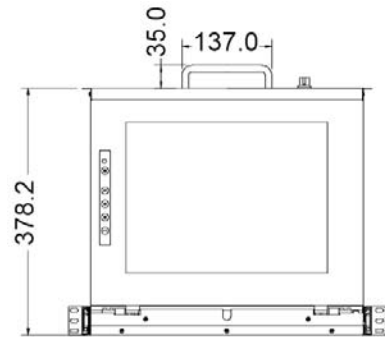

Model : DKP115e

15" 1U Rack Mount TFT Console

Features:

- 1U Rackmount Single Rail easy to install and use
- 15" LCD Bright Active Matrix TFT Display
- OSD function (On Screen Display) for LCD display
- Durable Noteboodk keyboards with Touchpad
- Panel protected by tempered glass
- LCD AutoShut off in closed postion
- Separate Rails design, installed by one person
- DC power and DVI (optional)

Specification

| | |
|-------------------------|---|
| Model Name | DKP115e |
| Number of ports | 1 |
| Dimension | 447.5x482x44mm/17.6x19.0x1.7in |
| Package Dimension | 565x660x210mm/22.2x26.0x8.3in |
| Net Weight | 10.0Kg / 22.0Lb |
| Gross Weight | 16.5Kg / 36.4Lb |
| Display Size | 15" |
| Panel Type | Active Matrix TFT LCD |
| Resolution Capabilities | Maximum Resolution up to 1024X768 (XGA) |
| Pixel Pitch | Supports 0.297mm x0.297mm |
| Viewing Angle (CR>10) | Right-Left view 130°(Typ), Up-Down View 100°(Typ) |
| Contrast Ratio | 400:1 |
| Brightness | White 250cd/m2 (Center 1 point Typ) |
| Back Light | Dual Lamps for Back Light |
| Supported Colors | 16M Colors (6-bit with FRC) |
| Response Time | Rising Time 5ms, Decay Time 11ms |
| Operating System | Dos, Windows (3.1, 9x, 2000, NT4, ME, XP, 2003 Server) Linux, Novell 3.12-6, HP UX |
| Multi Platform | Support PS/2 |
| System Cables | VGA+2xPS/2 cable |
| Keyboard Mouse | 106 key PS/2 keyboard with touch pad |
| Sync | 45~80KHZ |
| Power Source | 100-240 VAC input |
| Power Consumption | 16W, 10.41W for Panel |
| Temperature | Operate 0°~ 50°C / 32°~ 122°F, Storage-20°~ 60°C / -4°~ 140°F |
| Humidity | 10%~90%RH |
| Chassis Construction | Heavy duty steel materials |
| Keyboard Language | Standard USA. Options for (UK, German, French, Spanish, Italian, Portuguese, Dutch, Swiss, Belgium, Swedish, Norwegian, Danish, Japan, Taiwan) CE/FCC, UL |