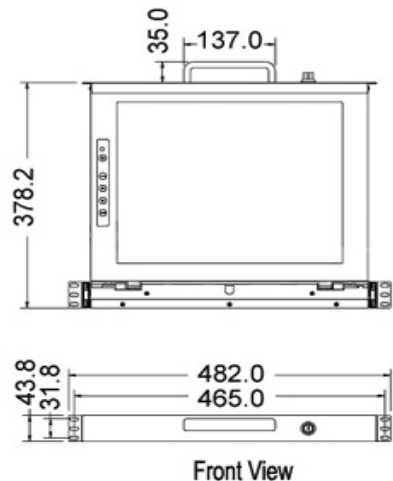

## Features and Benefits

- Only 1U (1.75" high) of vertical 19" rack-mount space
- SUN Keys: STOP, HELP, AGAIN, PROPS, UNDO, FIND, OPEN, COPY, CUT, PASTE and FRONT
- The screen will sync with most SUN Resolution, including 1152 x 900 @ 66 or 76 Hz
- 1280 x 1024 native graphic resolution
- Compatible with SUN, Apple, IBM, DELL, HP and USB Server
- Laptop-style tilting display provides for short pull-out and minimal intrusion into the aisle space in front of the rack.
- High-brightness 300-nit, TFT LCD Panel and high contrast-ratio active TFT LCD flat panel integrated folding display.
- Full 104-keys SUN-compatible keyboard w/ 2-buttons Touchpad
- Industrial-grade heavy-duty steel construction
- Smooth-operating sliding rails that self-lock when pulled all the way out.
- Built-in thumb screws for securing the unit when folded and pushed all the way in.
- Adjustable mounting brackets compatible with SUN rack depths of 24 to 36 inch

## Specification

LCD	
Panel	TFT 17" LCD Panel
Display Type	TFT
Frequency	60Hz
Contrast Ratio	500 : 1
Viewing Angle	150° (H) x 135° (V)
Resolution	1280 x 1024 (Sync with most SUN Resolution, including 1152 x 900 @ 66 or 76 Hz)
Pixel pitch	0.264(H) x 0.264(W) mm
Response Time	Tr=3ms, Tf=10ms (Typ.)
Brightness	300 cd/m2
Panel Color	16.2M
Storage Temp.	-25 - 60°C
Operating Temp.	0 - 50°C
Backlight MTBF	20,000 hours under 20 - 30°C
KVM	
Computer Connectors	8 (SDK117-8e)
Connector	15-pin HDB type, Keyboard, mouse, all-in-1
Cascade Level	8 Levels
Max. Access PCs	128
Input VGA Resolution	1920 x 1440
Power Supply	
Remote Adapter	110V - 220V AC Input 12V 5A Output
Adapter Size	4.3"(L) x 2.4" (W) x 1.2"(H)
Cable Length	6 ft (182cm)
Safety Approval	FCC, CE