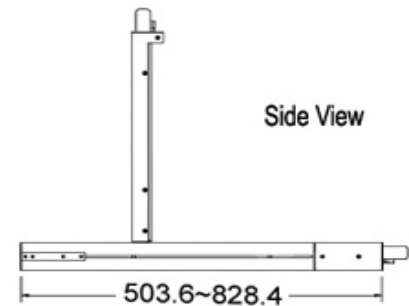

## Specification

LCD	
Panel	TFT 17" LCD Panel
Display Type	TFT
Frequency	60Hz
Contrast Ratio	500 : 1
Viewing Angle	150° (H) x 135° (V)
Resolution	1280 x 1024 (Sync with most SUN Resolution, including 1152 x 900 @ 66 or 76 Hz)
Pixel pitch	0.264(H) x 0.264(W) mm
Response Time	Tr=3ms, Tf=10ms (Typ.)
Brightness	300 cd/m2
Panel Color	16.2M
Storage Temp.	-25 - 60°C
Operating Temp.	0 - 50°C
Backlight MTBF	20,000 hours under 20 - 30°C
KVM	
Computer Connectors	8 (SDK117-8e)
Connector	15-pin HDB type, Keyboard, mouse, all-in-1
Cascade Level	8 Levels
Max. Access PCs	128
Input VGA Resolution	1920 x 1440
Power Supply	
Remote Adapter	110V - 220V AC Input 12V 5A Output
Adapter Size	4.3"(L) x 2.4" (W) x 1.2"(H)
Cable Length	6 ft (182cm)
Safety Approval	FCC, CE