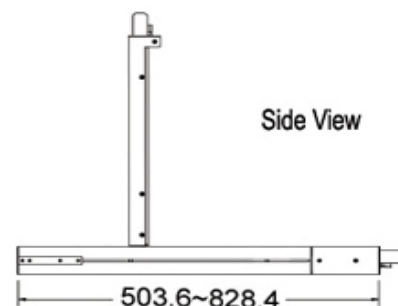

Model: SDK117-8e

SUN Compatible Rackmount 17" LCD Keyboard Console

Features and Benefits

- Only 1U (1.75" high) of vertical 19" rack-mount space
- SUN Keys: STOP, HELP, AGAIN, PROPS, UNDO, FIND, OPEN, COPY, CUT, PASTE and FRONT
- The screen will sync with most SUN Resolution, including 1152 x 900 @ 66 or 76 Hz
- 1280 x 1024 native graphic resolution
- Compatible with SUN, Apple, IBM, DELL, HP and USB Server
- Laptop-style tilting display provides for short pull-out and minimal intrusion into the aisle space in front of the rack.
- High-brightness 300-nit, TFT LCD Panel and high contrast-ratio active TFT LCD flat panel integrated folding display.
- Full 104-keys SUN-compatible keyboard w/ 2-buttons Touchpad
- Industrial-grade heavy-duty steel construction
- Smooth-operating sliding rails that self-lock when pulled all the way out.
- Built-in thumb screws for securing the unit when folded and pushed all the way in.
- Adjustable mounting brackets compatible with SUN rack depths of 24 to 36 inch

Specification

LCD	
Panel	TFT 17" LCD Panel
Display Type	TFT
Frequency	60Hz
Contrast Ratio	500 : 1
Viewing Angle	150° (H) x 135° (V)
Resolution	1280 x 1024 (Sync with most SUN Resolution, including 1152 x 900 @ 66 or 76 Hz)
Pixel pitch	0.264(H) x 0.264(W) mm
Response Time	Tr=3ms, Tf=10ms (Typ.)
Brightness	300 cd/m2
Panel Color	16.2M
Storage Temp.	-25 - 60°C
Operating Temp.	0 - 50°C
Backlight MTBF	20,000 hours under 20 - 30°C
KVM	
Computer Connectors	8 (SDK117-8e)
Connector	15-pin HDB type, Keyboard, mouse, all-in-1
Cascade Level	8 Levels
Max. Access PCs	128
Input VGA Resolution	1920 x 1440
Power Supply	
Remote Adapter	110V - 220V AC Input 12V 5A Output
Adapter Size	4.3"(L) x 2.4" (W) x 1.2"(H)
Cable Length	6 ft (182cm)
Safety Approval	FCC, CE