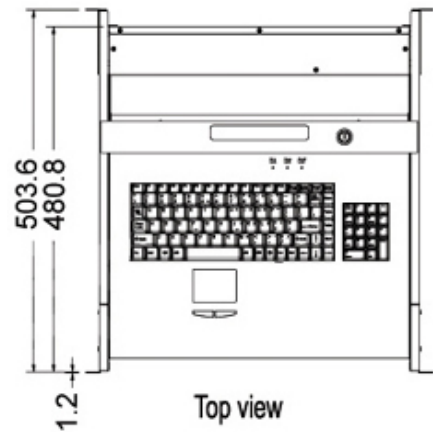

## Features and Benefits

- Only 1U (1.75" high) of vertical 19" rack-mount space
- SUN Keys: STOP, HELP, AGAIN, PROPS, UNDO, FIND, OPEN, COPY, CUT, PASTE and FRONT
- The screen will sync with most SUN Resolution, including 1152 x 900 @ 66 or 76 Hz
- 1280 x 1024 native graphic resolution
- Compatible with SUN, Apple, IBM, DELL, HP and USB Server
- Laptop-style tilting display provides for short pull-out and minimal intrusion into the aisle space in front of the rack.
- High-brightness 300-nit, TFT LCD Panel and high contrast-ratio active TFT LCD flat panel integrated folding display.
- Full 104-keys SUN-compatible keyboard w/ 2-buttons Touchpad
- Industrial-grade heavy-duty steel construction
- Smooth-operating sliding rails that self-lock when pulled all the way out.
- Built-in thumb screws for securing the unit when folded and pushed all the way in.
- Adjustable mounting brackets compatible with SUN rack depths of 24 to 36 inch

## Specification

LCD	
Panel	TFT 17" LCD Panel
Display Type	TFT
Frequency	60Hz
Contrast Ratio	500 : 1
Viewing Angle	150° (H) x 135° (V)
Resolution	1280 x 1024 (Sync with most SUN Resolution, including 1152 x 900 @ 66 or 76 Hz)
Pixel pitch	0.264(H) x 0.264(W) mm
Response Time	Tr=3ms, Tf=10ms (Typ.)
Brightness	300 cd/m2
Panel Color	16.2M
Storage Temp.	-25 - 60°C
Operating Temp.	0 - 50°C
Backlight MTBF	20,000 hours under 20 - 30°C
KVM	
Computer Connectors	8 (SDK117-8e)
Connector	15-pin HDB type, Keyboard, mouse, all-in-1
Cascade Level	8 Levels
Max. Access PCs	128
Input VGA Resolution	1920 x 1440
Power Supply	
Remote Adapter	110V - 220V AC Input 12V 5A Output
Adapter Size	4.3"(L) x 2.4" (W) x 1.2"(H)
Cable Length	6 ft (182cm)
Safety Approval	FCC, CE