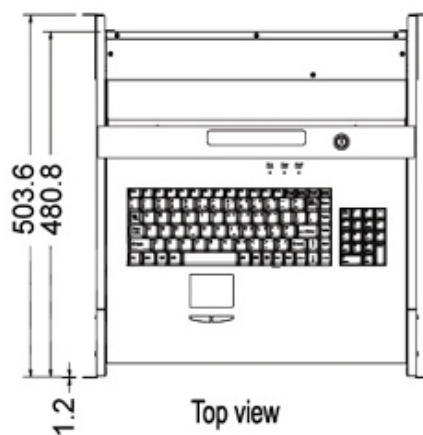

Model: SDK117-8e

SUN Compatible Rackmount 17" LCD Keyboard Console

Features and Benefits

- Only 1U (1.75" high) of vertical 19" rack-mount space
- SUN Keys: STOP, HELP, AGAIN, PROPS, UNDO, FIND, OPEN, COPY, CUT, PASTE and FRONT
- The screen will sync with most SUN Resolution, including 1152 x 900 @ 66 or 76 Hz
- 1280 x 1024 native graphic resolution
- Compatible with SUN, Apple, IBM, DELL, HP and USB Server
- Laptop-style tilting display provides for short pull-out and minimal intrusion into the aisle space in front of the rack.
- High-brightness 300-nit, TFT LCD Panel and high contrast-ratio active TFT LCD flat panel integrated folding display.
- Full 104-keys SUN-compatible keyboard w/ 2-buttons Touchpad
- Industrial-grade heavy-duty steel construction
- Smooth-operating sliding rails that self-lock when pulled all the way out.
- Built-in thumb screws for securing the unit when folded and pushed all the way in.
- Adjustable mounting brackets compatible with SUN rack depths of 24 to 36 inch

Specification

LCD	
Panel	TFT 17" LCD Panel
Display Type	TFT
Frequency	60Hz
Contrast Ratio	500 : 1
Viewing Angle	150° (H) x 135° (V)
Resolution	1280 x 1024 (Sync with most SUN Resolution, including 1152 x 900 @ 66 or 76 Hz)
Pixel pitch	0.264(H) x 0.264(W) mm
Response Time	Tr=3ms, Tf=10ms (Typ.)
Brightness	300 cd/m2
Panel Color	16.2M
Storage Temp.	-25 - 60°C
Operating Temp.	0 - 50°C
Backlight MTBF	20,000 hours under 20 - 30°C
KVM	
Computer Connectors	8 (SDK117-8e)
Connector	15-pin HDB type, Keyboard, mouse, all-in-1
Cascade Level	8 Levels
Max. Access PCs	128
Input VGA Resolution	1920 x 1440
Power Supply	
Remote Adapter	110V - 220V AC Input 12V 5A Output
Adapter Size	4.3"(L) x 2.4" (W) x 1.2"(H)
Cable Length	6 ft (182cm)
Safety Approval	FCC, CE