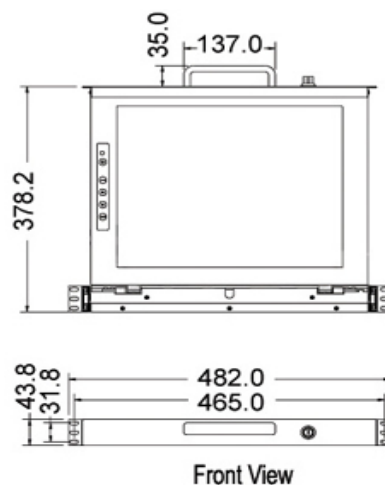

Model: SDK117-8e

SUN Compatible Rackmount 17" LCD Keyboard Console

Features and Benefits

- Only 1U (1.75" high) of vertical 19" rack-mount space
- SUN Keys: STOP, HELP, AGAIN, PROPS, UNDO, FIND, OPEN, COPY, CUT, PASTE and FRONT
- The screen will sync with most SUN Resolution, including 1152 x 900 @ 66 or 76 Hz
- 1280 x 1024 native graphic resolution
- Compatible with SUN, Apple, IBM, DELL, HP and USB Server
- Laptop-style tilting display provides for short pull-out and minimal intrusion into the aisle space in front of the rack.
- High-brightness 300-nit, TFT LCD Panel and high contrast-ratio active TFT LCD flat panel integrated folding display.
- Full 104-keys SUN-compatible keyboard w/ 2-buttons Touchpad
- Industrial-grade heavy-duty steel construction
- Smooth-operating sliding rails that self-lock when pulled all the way out.
- Built-in thumb screws for securing the unit when folded and pushed all the way in.
- Adjustable mounting brackets compatible with SUN rack depths of 24 to 36 inch

Specification

LCD	
Panel	TFT 17" LCD Panel
Display Type	TFT
Frequency	60Hz
Contrast Ratio	500 : 1
Viewing Angle	150° (H) x 135° (V)
Resolution	1280 x 1024 (Sync with most SUN Resolution, including 1152 x 900 @ 66 or 76 Hz)
Pixel pitch	0.264(H) x 0.264(W) mm
Response Time	Tr=3ms, Tf=10ms (Typ.)
Brightness	300 cd/m2
Panel Color	16.2M
Storage Temp.	-25 - 60°C
Operating Temp.	0 - 50°C
Backlight MTBF	20,000 hours under 20 - 30°C
KVM	
Computer Connectors	8 (SDK117-8e)
Connector	15-pin HDB type, Keyboard, mouse, all-in-1
Cascade Level	8 Levels
Max. Access PCs	128
Input VGA Resolution	1920 x 1440
Power Supply	
Remote Adapter	110V - 220V AC Input 12V 5A Output
Adapter Size	4.3"(L) x 2.4" (W) x 1.2"(H)
Cable Length	6 ft (182cm)
Safety Approval	FCC, CE