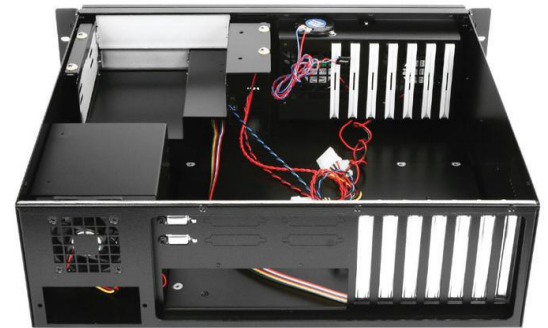

3U Military Rackmount Chassis

Compact 3U Rackmount 15"
Depth with Shock Absorbing Drive Cage
Power and HDD LED, Removable Air Filter and Power
and Alarm Reset Switch

Model: BMil3UB

FEATURES:

- Compact 3U Rackmount 15" Depth
- 1.6mm Steel Body Chassis
- Spill-proof Bezel with Lock
- Shock Absorbing Drive Cage
- Expansion Card Center Lock Crowbar
- Front Access USB 2.0 x2
- 40mm x1, 60mm x2 Cooling Fan
- Power and HDD LED
- Removable Air Filter
- Power and Alarm Reset Switch

SPECIFICATIONS:

Form Factor	3U
Mainboard Size(in)	12 x 10
Cooling Fan [optional]	2x60mm 1x40mm
Standard Drive Bays	3.5" Drive: 1 3.5" Drive (internal): 3 5.25" Drive: 1
Color of Main Chassis	Black
Material	Military Type - 1.6mm SECC Zinc-Coated Steel
Indicators	LEDs for Power ON/OFF, HDD, Fan & Alarm
Front Connector	Front USB 2.0 x 2 Connector
Switches	Power ON/OFF, System & Alarm Reset
Dimension (W x H x D)	19 x 5.19 x 15 inches
Air Filter	Removable & Washable
Security	Front Bezel
Color of Front Bezel	Black