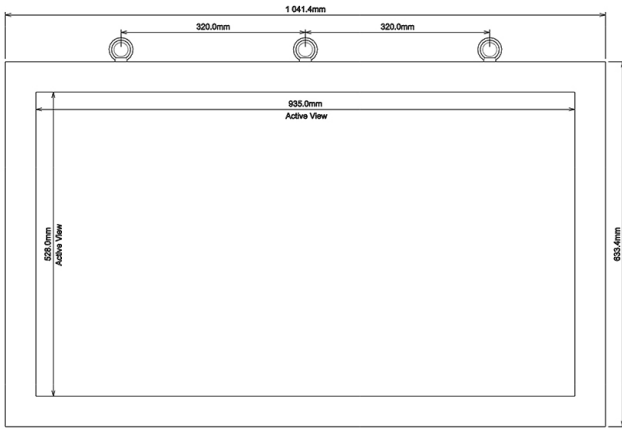

**42" Wide LCD Monitor, 1920 x 1080, 450 nits, with Glass
VGA and DVI input.**

Model: CCHW4200-SIP

FEATURES:

- High Contrast color LCD Monitor with resolution up to FULL HD (1920x1080)
- Completely Sealed FULL IP66/NEMA4X
- High Shock & Vibration Resistance
- Widely Application: Automation, Medical, Tourist, Transportation

SPECIFICATIONS:

Display	Viewing Size Image	42"
	Active Display Area (mm)	930.25 (H) x 523.01 (V)
	Pixel Pitch (mm)	0.4845(H)x 0.4845(V)
	Resolution	1920 x 1080
	Contrast Ratio	4000:1 (typ.)
	Color	16.7 M(8bits+colors)
	Brightness	450 cd/m ²
	Viewing Angle	-89~89 (H) ; -89~89 (V)
	Recommended Resolution	1920 x 1080 @ 60Hz
	Signal Connector	VGA,DVI
Power	Source	AC100V~AC240V
	Consumption	110W typical, normal operation
	Management	VESA DPMS Compliant
Optional	Touch	Resistive, PCAP,IR
	High Brightness	1000,1500
	Auto Dimming	YES
	POWER in	DC24V
	Remote Control	YES
	IO	AV,HDMI,DP

APPLICATIONS:

MECHANICAL DRAWING:

IP65 Waterproof connectors:

VGA Input DVI Input USB Input Power Input
(Option)