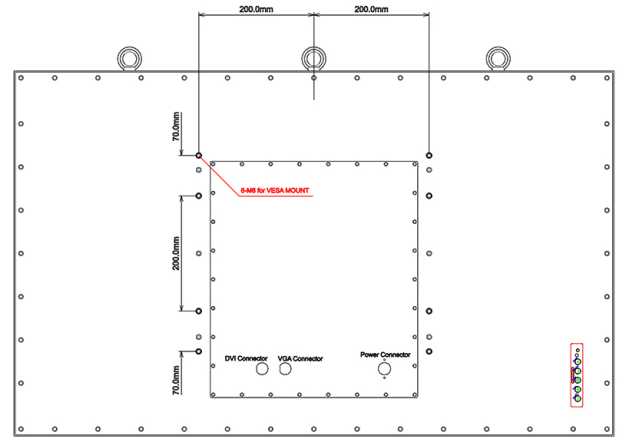

**42" Wide LCD Monitor, 1920 x 1080, 450 nits, with Glass
VGA and DVI input.**

Model: CCHW4200-SIP

FEATURES:

- High Contrast color LCD Monitor with resolution up to FULL HD (1920x1080)
- Completely Sealed FULL IP66/NEMA4X
- High Shock & Vibration Resistance
- Widely Application: Automation, Medical, Tourist, Transportation

SPECIFICATIONS:

Display	Viewing Size Image	42"
	Active Display Area (mm)	930.25 (H) x 523.01 (V)
	Pixel Pitch (mm)	0.4845(H)x 0.4845(V)
	Resolution	1920 x 1080
	Contrast Ratio	4000:1 (typ.)
	Color	16.7 M(8bits+colors)
	Brightness	450 cd/m ²
	Viewing Angle	-89~89 (H) ; -89~89 (V)
	Recommended Resolution	1920 x 1080 @ 60Hz
	Signal Connector	VGA,DVI
Power	Source	AC100V~AC240V
	Consumption	110W typical, normal operation
	Management	VESA DPMS Compliant
Optional	Touch	Resistive, PCAP,IR
	High Brightness	1000,1500
	Auto Dimming	YES
	POWER in	DC24V
	Remote Control	YES
	IO	AV,HDMI,DP

APPLICATIONS:

MECHANICAL DRAWING:

IP65 Waterproof connectors:

VGA Input DVI Input USB Input Power Input
(Option)