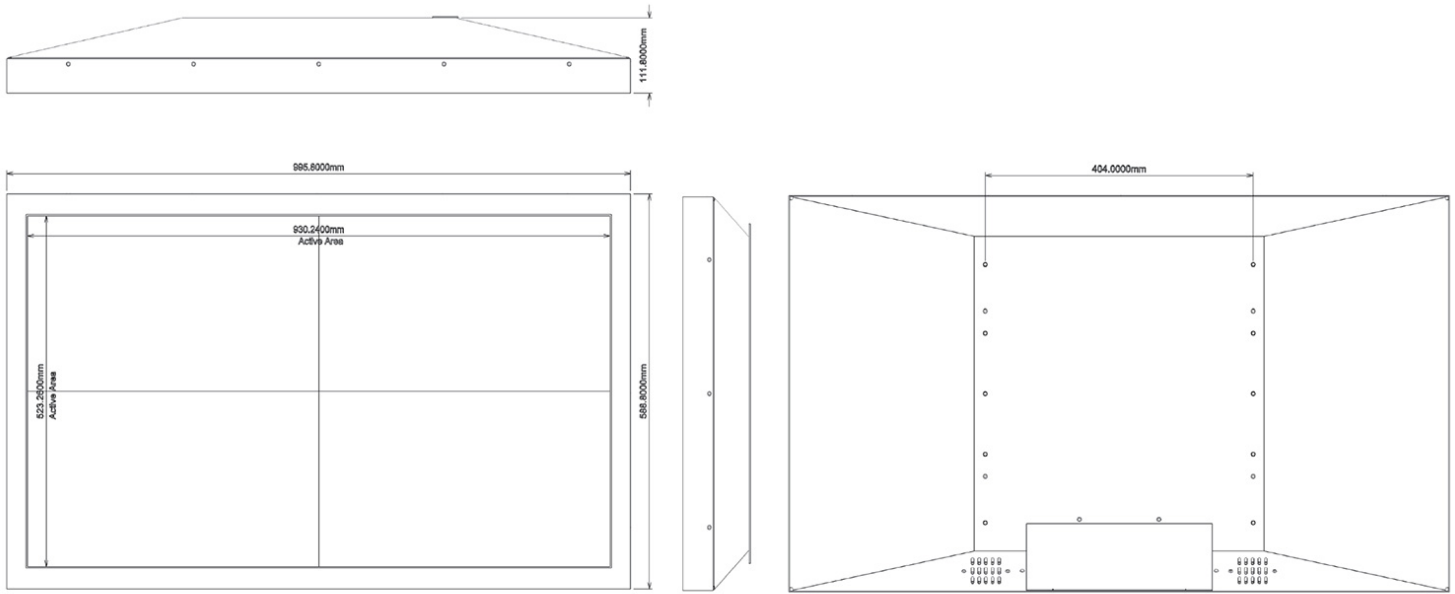

# INDUSTRIAL CHASSIS/WALL MOUNT METAL HOUSING

42" Wide LCD Monitor, 1920x1080, 450nits VGA + DVI Input  
Rear OSD, VESA Mounting

Model: CCHW4200

## FEATURES:

- High Contrast color TFT LCD Monitor support resolution up to FULL HD (1920 x 1080)
- Power management system conforms to VESA DPMS and EPA Energy Star standards.
- Full consideration for touch screen installation and application.
- Universal Power adapter.
- Support DDC1 & DDC2B for Plug & Play compatibility.
- Advanced OSD control for picture quality adjustment.
- Detachable stand for wall-mounting application.
- Heavy duty Monitor with steel frame.
- Custom design by request.

## SPECIFICATIONS:

<b>Display</b>	Viewing Size Image	42"
	Active Display Area (mm)	930.25 (H) x 523.01 (V)
	Pixel Pitch (mm)	0.4845(H)x 0.4845(V)
	Resolution	1920 x 1080
	Contrast Ratio	4000:1 (typ.)
	Color	16.7M(8bits+color)
	Viewing Angle	-89~89 (H) ; -89~89 (V)
	Brightness	450 cd/m2
	Recommended Resolution	1920 x 1080 @ 60Hz
	Signal Connector	VGA,DVI
	<b>Power</b>	Source
Consumption		110W typical, normal operation
Management		VESA DPMS Compliant
<b>Optional</b>	Touch	Resistive, PCAP ,IR
	High Brightness	1000,1500
	Auto Dimming	YES
	POWER in	DC24V
	Remote Control	YES
	IO	AV,HDMI,DP

## MECHANICAL DRAWING:

UNIT:mm