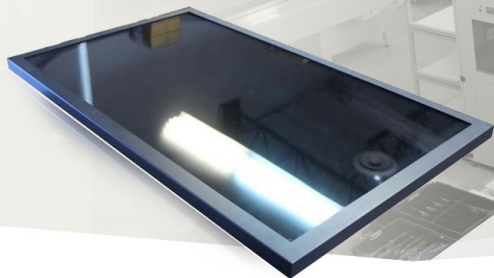

# INDUSTRIAL METAL CHASSIS WIDESCREEN

43" LCD monitor, 3840 x 2160 ( 4K ) / 700 nits, DVI+VGA +HDMI  
100~240VAC power code + Normal AR Glass Front IP65 with IP54 rear Housing

**Model: CCHW4300G-4K**

## FEATURES:

- High Contrast Monitor with resolution up to (3840x2160)
- Modern & Customized Design
- Best sensitivity multi-touch : Projected Capacitive Touch
- High Shock & Vibration Resistance
- Widely Application: Automation, Medical, Tourist, Education...