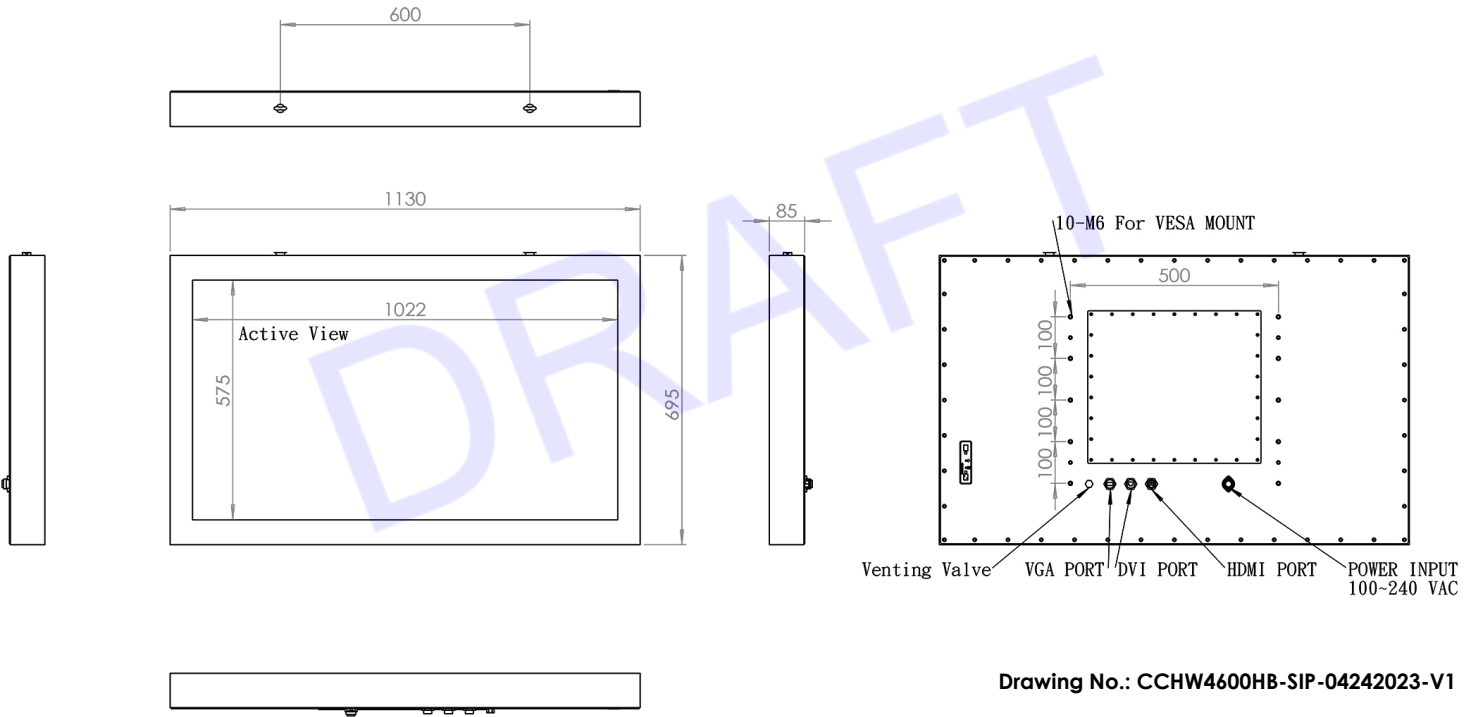

MECHANICAL DRAWING:

This is subject to change without Notice. Final Drawings Will be Provided for Approval after Order.

Drawing No.: CCHW4600HB-SIP-04242023-V1

IP65 Waterproof connectors:

VGA Input DVI Input USB Input Power Input
(Option)