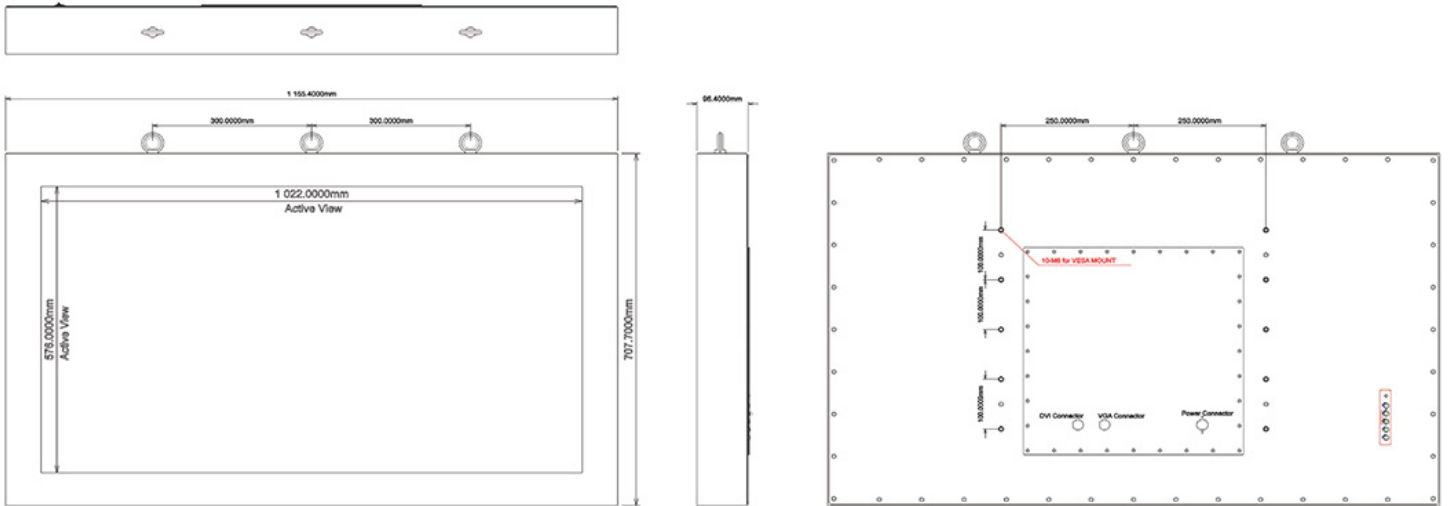

**RUGGED COMPLETELY SEALED FULL IP66/NEMA4X
STAINLESS STEEL CHASSIS/SURFACE MOUNT**

46" Brightness 1500 nits, 1920x1080 based on Default 3 set waterproof connectors Waterproof connectors & cables: DVI,VGA & Power 6ft long only with built in 100~240V AC + adapter Wide Temp -20 ~ 50C Operating Temp
Remark: This unit designed to be installed under completed shaded area without direct sunlight. Not facing east and west

Model: CCHW4600HB2-SIP

FEATURES:

- High Contrast color LCD Monitor with resolution up to FULL HD (1920x1080)
- Completely Sealed FULL IP66/NEMA4X
- High Shock & Vibration Resistance
- Widely Application: Automation, Medical, Tourist, Transportation

SPECIFICATIONS:

Display	Viewing Size Image	46"
	Active Display Area (mm)	1018.08(H) x 572.67 (V)
	Pixel Pitch (mm)	0.53025(H)x0.53025(V)
	Resolution	1920x1080
	Contrast Ratio	4000 : 1 (typ.)
	Color	16.7 M(8bits+colors)
	Brightness	1500nits
	Viewing Angle	-89~89 (H) ; -89~89 (V)
	Recommended Resolution	1920 x 1080 @ 60Hz
	Signal Connector	VGA,DVI
Power	Source	AC100V~AC240V
	Consumption	125W typical, normal operation
	Management	VESA DPMS Compliant
Optional	Touch	Resistive, PCAP,IR
	High Brightness	1000,1500
	Auto Dimming	YES
	POWER in	DC24V
	Remote Control	YES
	IO	AV,HDMI,DP

APPLICATIONS:

MECHANICAL DRAWING:

IP65 Waterproof connectors:

VGA Input DVI Input USB Input Power Input
(Option for Touch)