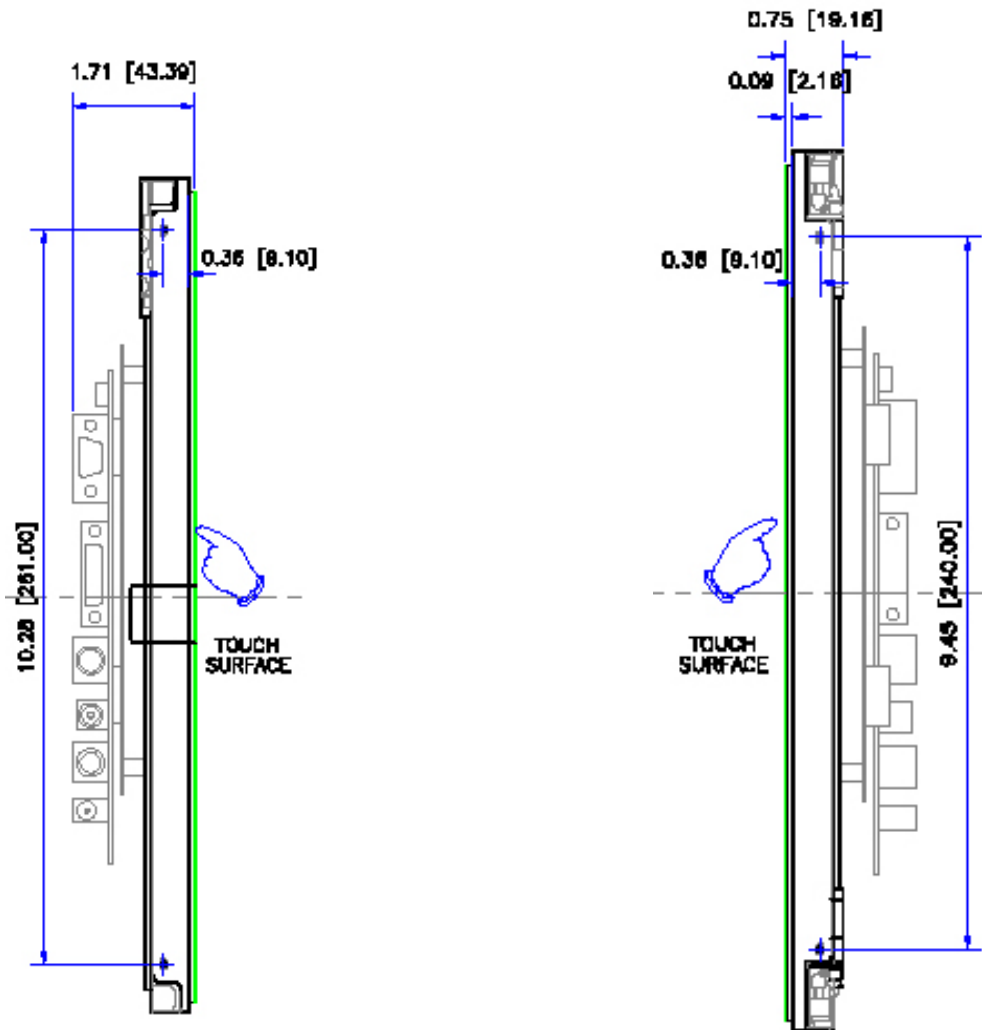

**Model: COP1700-TRS**

# 17" Touch Screen Open Frame LCD monitor

## Mechanical Drawing (2-1)

LEFT SIDE

RIGHT SIDE

**Model: COP1700-TRS**

# 17" Touch Screen Open Frame LCD monitor

Mechanical Drawing (2-2)