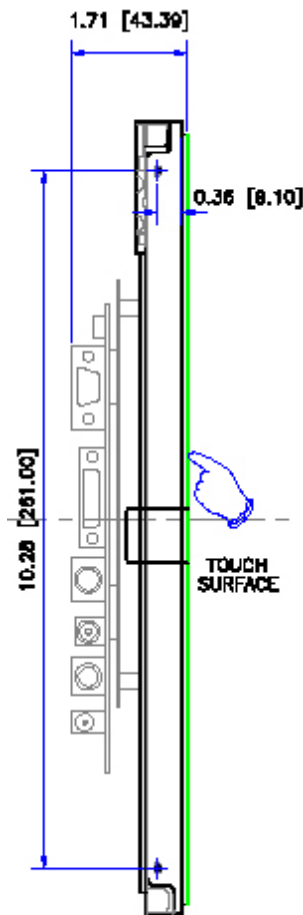

Model: COP2000-TRS

20" Touch Screen Open Frame LCD monitor

Mechanical Drawing (2-1)

LEFT SIDE

RIGHT SIDE

Model: COP2000-TRS

20" Touch Screen Open Frame LCD monitor

Mechanical Drawing (2-2)