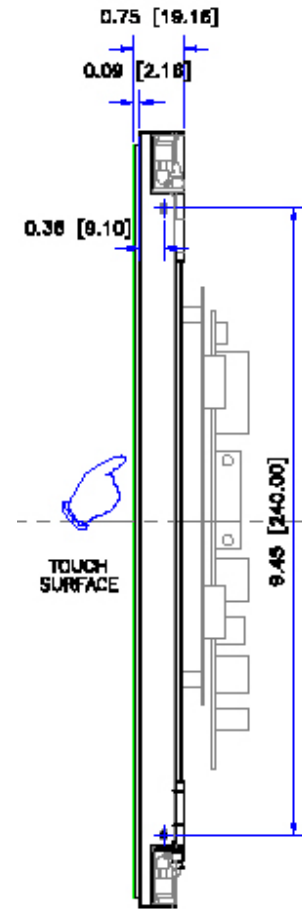

Model: COP2000-TRS

20" Touch Screen Open Frame LCD monitor

Mechanical Drawing (2-1)

LEFT SIDE

RIGHT SIDE

Model: COP2000-TRS

20" Touch Screen Open Frame LCD monitor

Mechanical Drawing (2-2)