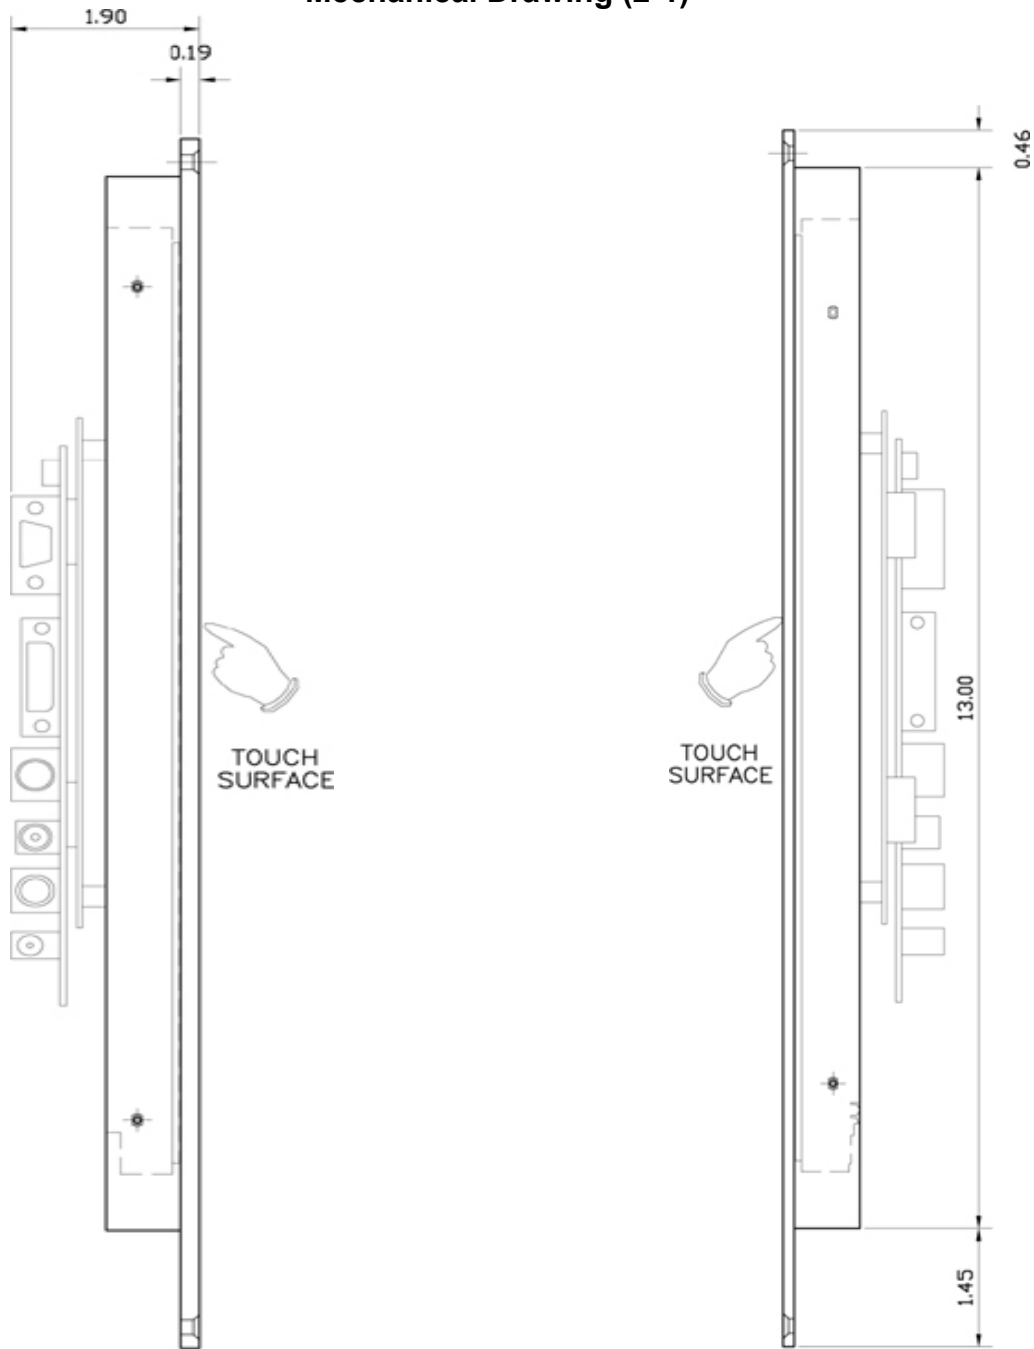

# 17.1" Panel Mount LCD Touch Screen Monitor

Mechanical Drawing (2-1)

LEFT SIDE

RIGHT SIDE

**Model: CPM1700-TRB**

# 17.1" Panel Mount LCD Touch Screen Monitor

**Mechanical Drawing (2-2)**