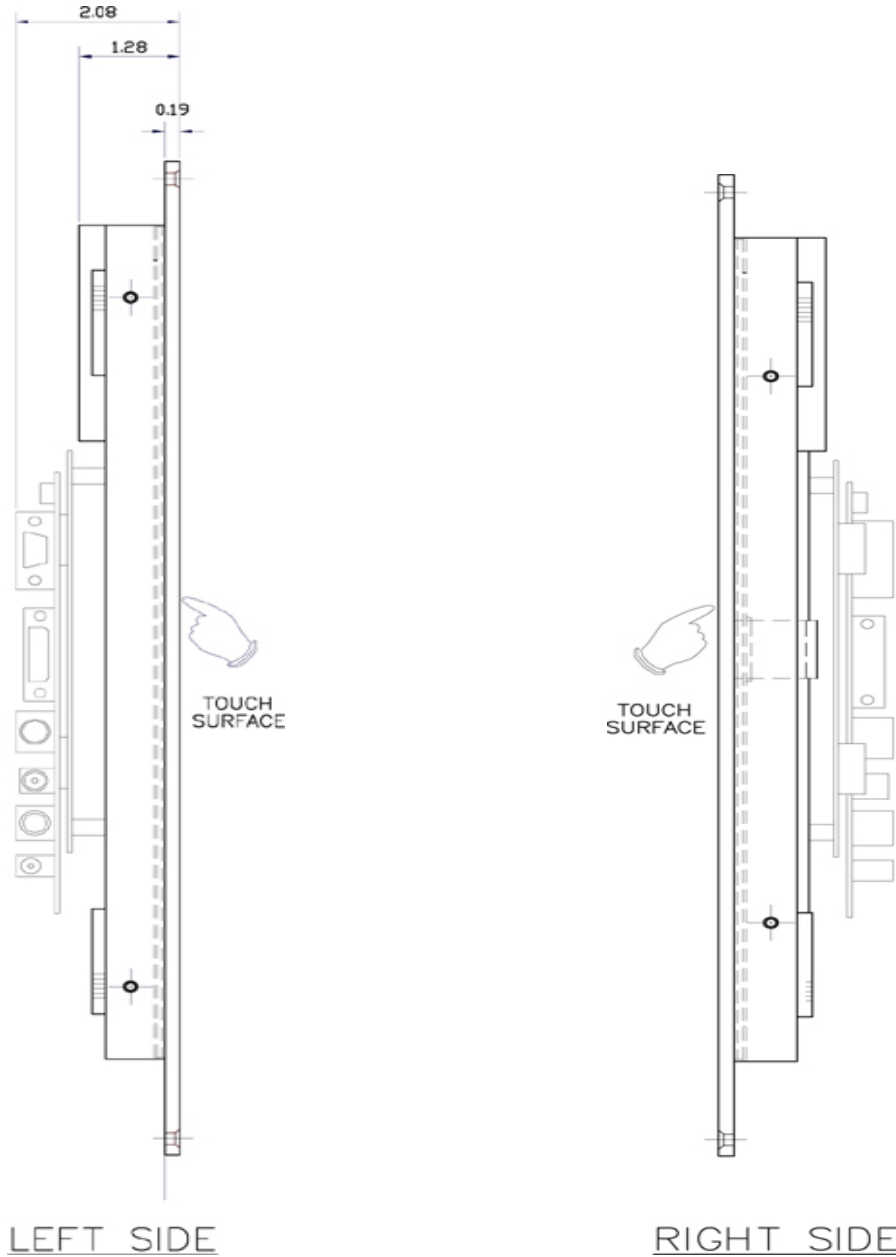

Model: CPM2000-TRB

20.1" Panel Mount LCD Touch Screen Monitor

Mechanical Drawing (2-1)

Model: CPM2000-TRB

20.1" Panel Mount LCD Touch Screen Monitor

Mechanical Drawing (2-2)

FRONT

Toll Free: 1-888-itech-18 USA Phone: 1-510-429-9288 Fax: 1-510-372-2736
E-mail: sales@i-techcompany.com 30081 Ahern Ave Union City, CA94587 USA