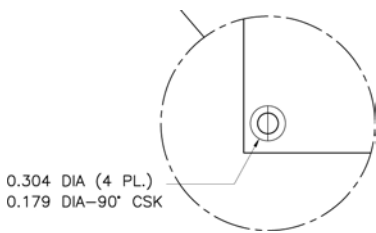

Model: CPM2000-TRB

20.1" Panel Mount LCD Touch Screen Monitor

Mechanical Drawing (2-1)

Model: CPM2000-TRB

20.1" Panel Mount LCD Touch Screen Monitor

Mechanical Drawing (2-2)

FRONT

Toll Free: 1-888-itech-18 USA Phone: 1-510-429-9288 Fax: 1-510-372-2736
E-mail: sales@i-techcompany.com 30081 Ahern Ave Union City, CA94587 USA