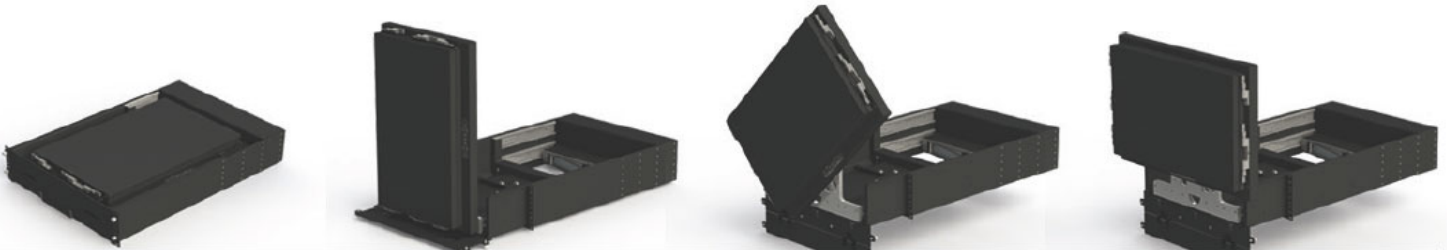

DRP2W2150/DRP3W2150 Series

INDUSTRY FIRST 21.5" QUAD-HEAD!

FEATURES:

- 3U/4U 26" Rugged Deep 19" Rack Mount Supporting up to Four 21.5" LCDs
- 1920x1080 Full HD LED Backlit Displays
- New Unified Button Board Design for Independent or Simultaneous LCD Control
- High Bright and Touch Screen Options Available

OPERATIONAL TRANSITION:

Stowed Mode > Operation Mode

CONFIGURATION:

OVER 9 DIFFERENT ORDERING CONFIGURATIONS GIVING YOU AN ABUNDANCE OF OPENING POSITIONS

 <p>3 PANEL OPTION Left - Center - Right</p> <p>Model: DRP3W1700A DRP3W2150A</p>	 <p>3 PANEL OPTION Top - Center - Right</p> <p>Model: DRP3W1700B DRP3W2150B</p>	 <p>3 PANEL OPTION Left - Center - Top</p> <p>Model: DRP3W1700C DRP3W2150C</p>
 <p>2 PANEL OPTION Top - Center</p> <p>Model: DRP2W1700A DRP2W2150A</p>	 <p>2 PANEL OPTION Center - Right</p> <p>Model: DRP2W1700B DRP2W2150B</p>	 <p>2 PANEL OPTION Left - Center</p> <p>Model: DRP2W1700C DRP2W2150C</p>
 <p>2 PANEL OPTION Top - Bottom</p> <p>Model: DRP2W1700D DRP2W2150D</p>	 <p>1 PANEL OPTION Center Horizontal</p> <p>Model: DRPW2150A</p>	 <p>1 PANEL OPTION Center Vertical</p> <p>Model: DRPW2150B</p>

SPECIFICATIONS:

ENCLOSURE

- 3U/4U 26" Deep Rugged 19" Rack Mount
- 1,2 or 3 Screens Available in 3U; Quad in 4U Only
- New Unified Button Board Design For Independent or Simultaneous LCD Control
- Heavy Duty Friction Slides
- Integrated Cable Guide
- Gas Spring Supports
- Convenient Fold-up Front Face
- Robust Torque Hinges
- 90 Degree Mechanical Swivel
- XLR Quick-Disconnect Power Cord

VIDEO CONTROLLER

- Latest Generation LCD Controller
- Support For Digital Picture-In-Picture
- Flexible Video Options
 - VGA, DVI, CVS(2x), YPbPr, HDMI
 - Dual or Single Channel 3G HD/SD-SDI (Optional)