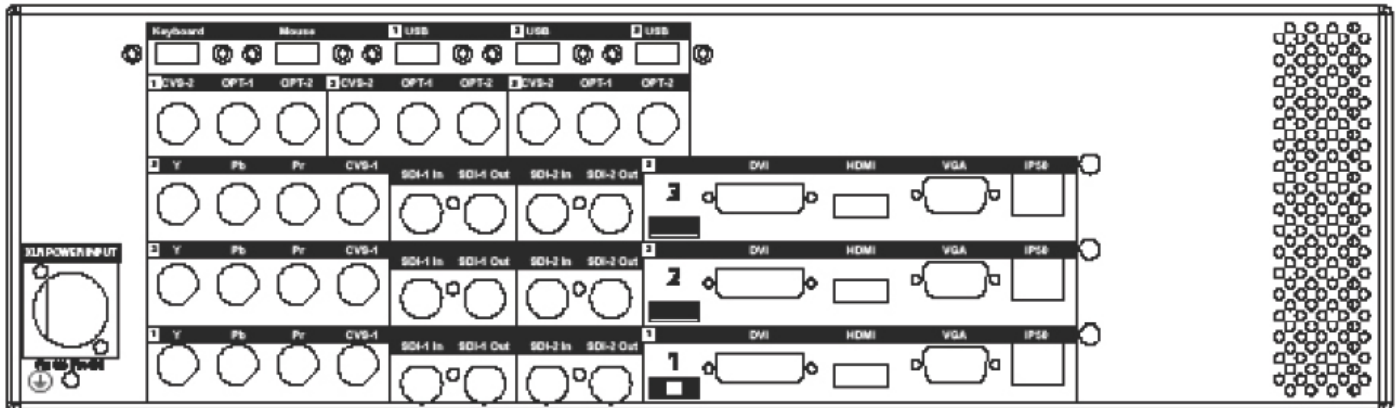

DRP3W1700A-DVI Series

3U 20" Rack Mount Triple LCD w/ Keyboard Drawer

Example Back Panel Layout

NOTE: Actual layout may vary.

The base model unit comes as shown with a variety of dedicated inputs for each monitor.

If 1 input is required for use with all screens for a "spanning" application then a separate module is required. For 4 Port - Dual & Triple View KVM Options they are coming soon.