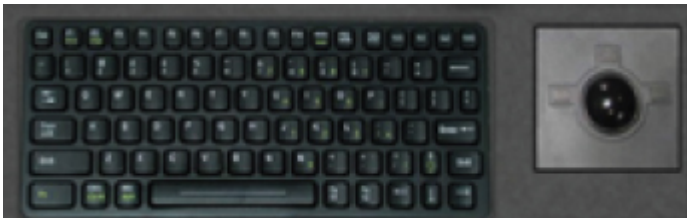

DRP3W1700A-DVI-Pu

- Backlit NEMA 4 Sealed Keyboard w/ 81 Keys
- Large 38mm 3 Button Trackball