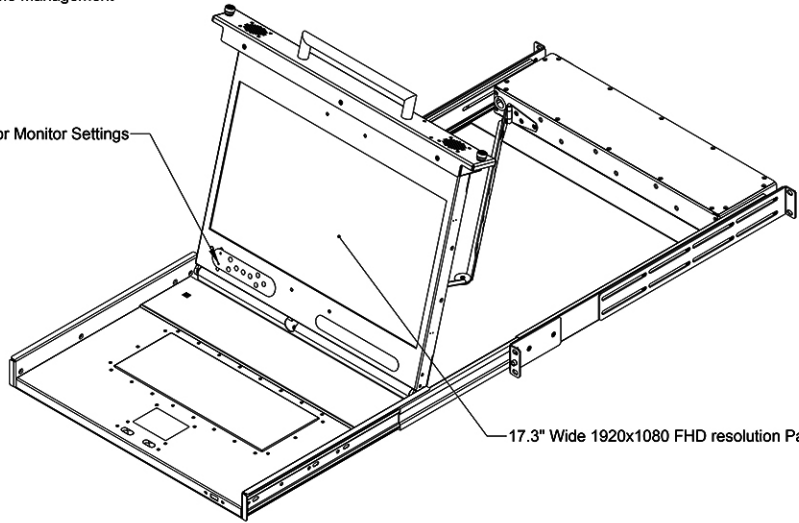

The Clam Shell design is held open with two 30 lbs heavy-duty Torque hinges with a maximum opening of 96 Degrees from closed. Ball bearing slides are integrated along with mounting brackets to facilitate the installation in any standard 19" Rack enclosure. The drawer is held closed by two thumb screws.

Power

- +12 VDC Operation
- Low Power Consumption

Other Features / Options

- Optional - Integrated 4 Port KVM Switch with speaker and microphone ports and 2 USB devices (G-Back) (See Integrated Back / KVMS Reference Guide)
- Optional - Integrated Speakers

Mechanical Drawing

Integrated Cable Management

OSD Controls for Monitor Settings

17.3" Wide 1920x1080 FHD resolution Panel

2 Button Glide Pad From Cirque