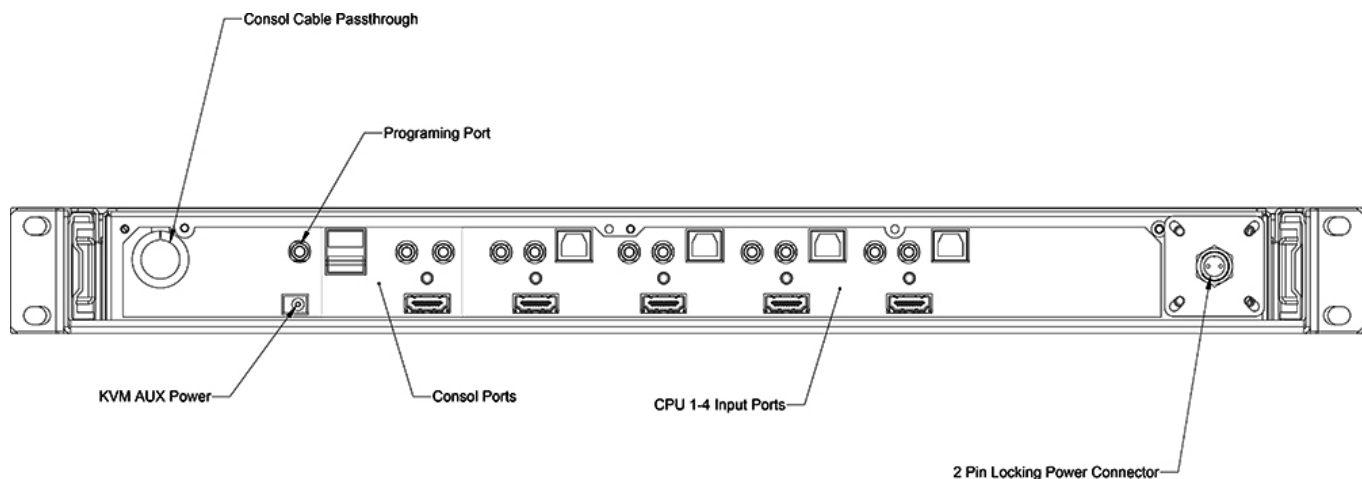

The DMAC117 Mac Series is configured with a fully functional Mac Keyboard and Glyde Pad Pointer. (See the Integrated Keyboard Reference Guide Option K for more details)

Features:

Enclosure

- Mounts in standard 19-inch rack cabinets 20-36 inch depths.
- Utilizes only 1U (1.75")
- RSI Design (Rapid Start Installation). Less than 5 minutes!
- Rugged all metal construction Designed to Satisfy Broadcast, Industrial, Commercial and Military requirements
- Compact Enclosure for Rackmount applications.

Video Controller

- Standard Analog RGB and DVI inputs
- OSD (On Screen Display) Monitor Controls

Keyboard / Pointing Device

- Mac USB Keyboard & Glyde Pad Pointer

Display

- 17.3" Diagonal Active Matrix TFT LCD (16x10)
- Featuring Samsung and LG technologies
- Large viewing area
- Max resolutions to SXGA (1920x 1080 @ 60Hz)

Power

- +12 VDC Operation
- Low Power Consumption

Other Features / Options

- Optional - Integrated 4 Port KVM Switch with speaker and microphone ports and 2 USB devices (G-Back) (See Integrated Back / KVMS Reference Guide)
- Optional - Integrated Speakers

Mechanical Drawing

Integrated Cable Management

OSD Controls for Monitor Settings

17.3" Wide 1920x1080 FHD resolution Panel

2 Button Glide Pad From Cirque