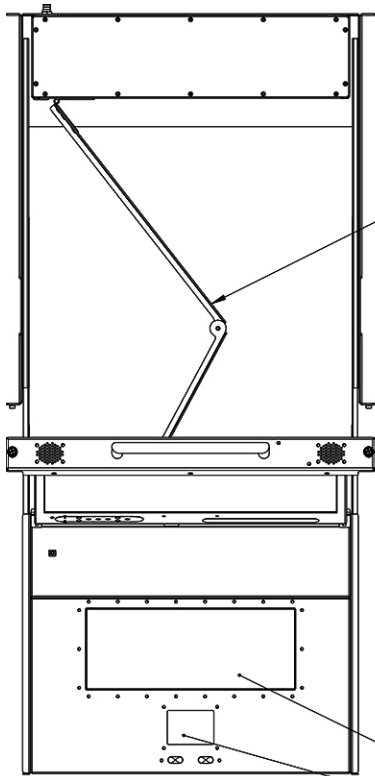

The Clam Shell design is held open with two 30 lbs heavy-duty Torque hinges with a maximum opening of 96 Degrees from closed. Ball bearing slides are integrated along with mounting brackets to facilitate the installation in any standard 19" Rack enclosure. The drawer is held closed by two thumb screws.

Power

- +12 VDC Operation
- Low Power Consumption

Other Features / Options

- Optional - Integrated 4 Port KVM Switch with speaker and microphone ports and 2 USB devices (G-Back) (See Integrated Back / KVMS Reference Guide)
- Optional - Integrated Speakers

Mechanical Drawing

Integrated Cable Management

OSD Controls for Monitor Settings

17.3" Wide 1920x1080 FHD resolution Panel

2 Button Glide Pad From Cirque