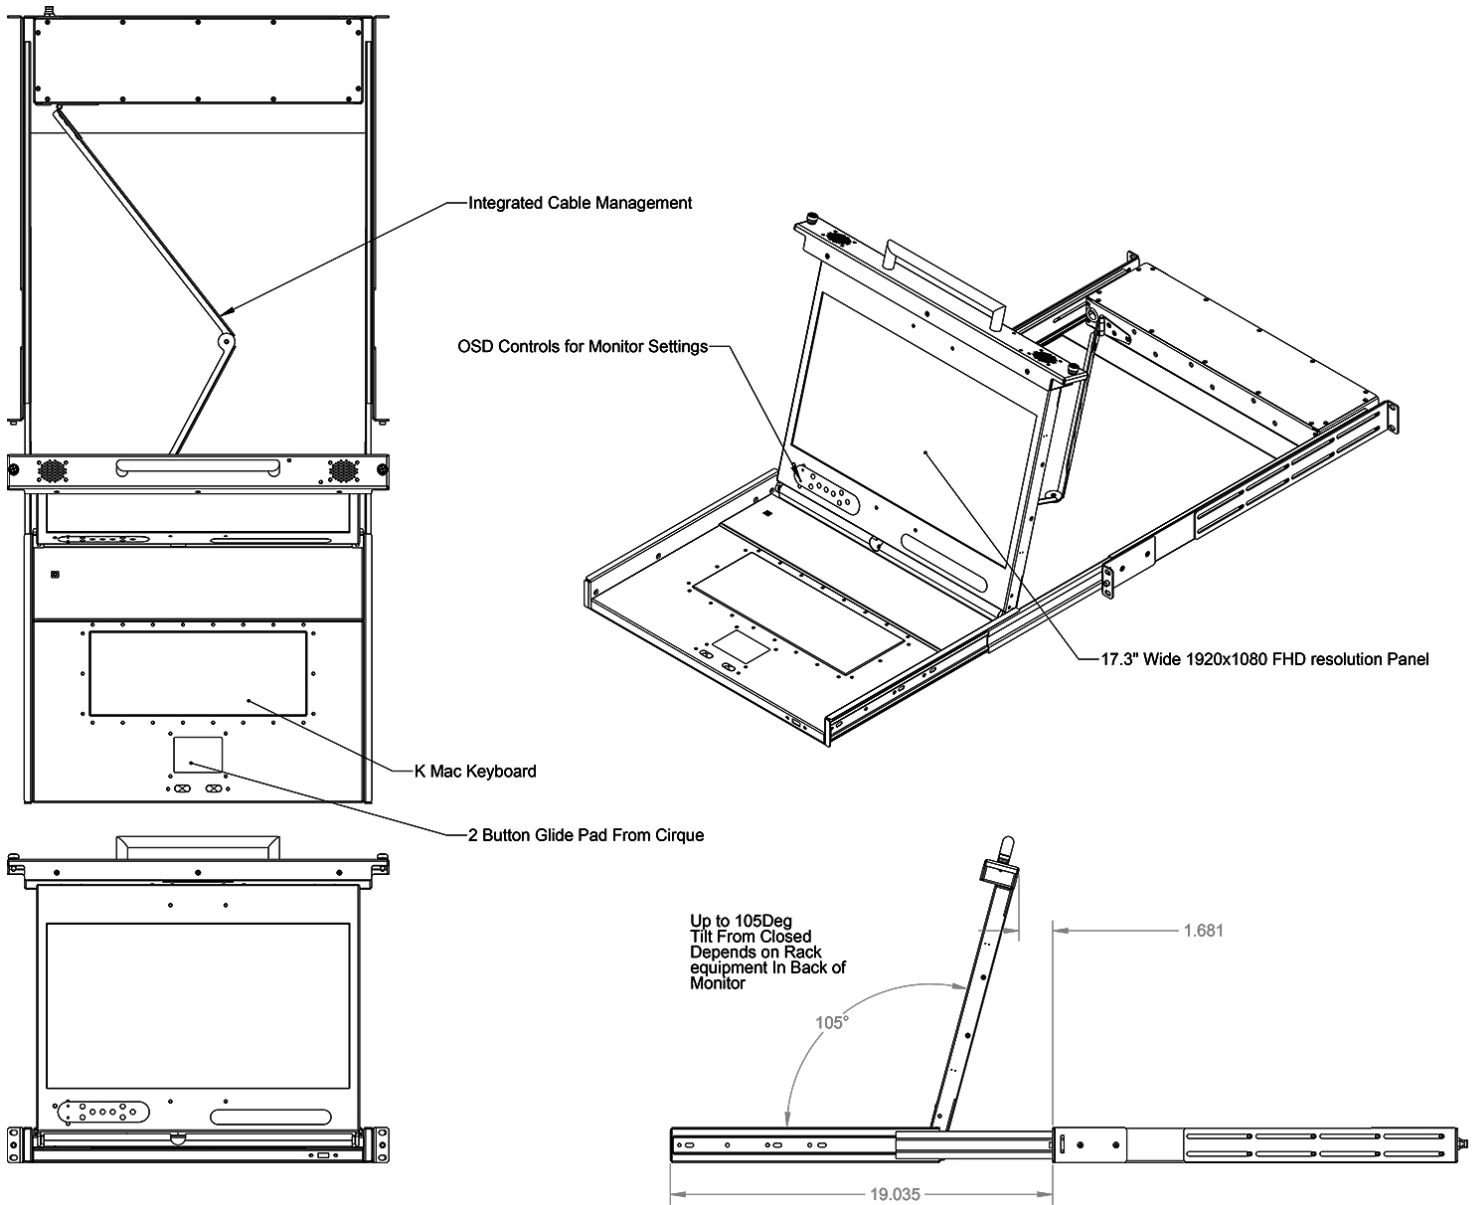

The Clam Shell design is held open with two 30 lbs heavy-duty Torque hinges with a maximum opening of 96 Degrees from closed. Ball bearing slides are integrated along with mounting brackets to facilitate the installation in any standard 19" Rack enclosure. The drawer is held closed by two thumb screws.

Power

- +12 VDC Operation
- Low Power Consumption

Other Features / Options

- Optional - Integrated 4 Port KVM Switch with speaker and microphone ports and 2 USB devices (G-Back) (See Integrated Back / KVMS Reference Guide)
- Optional - Integrated Speakers

Mechanical Drawing

Integrated Cable Management

OSD Controls for Monitor Settings

17.3" Wide 1920x1080 FHD resolution Panel

2 Button Glide Pad From Cirque