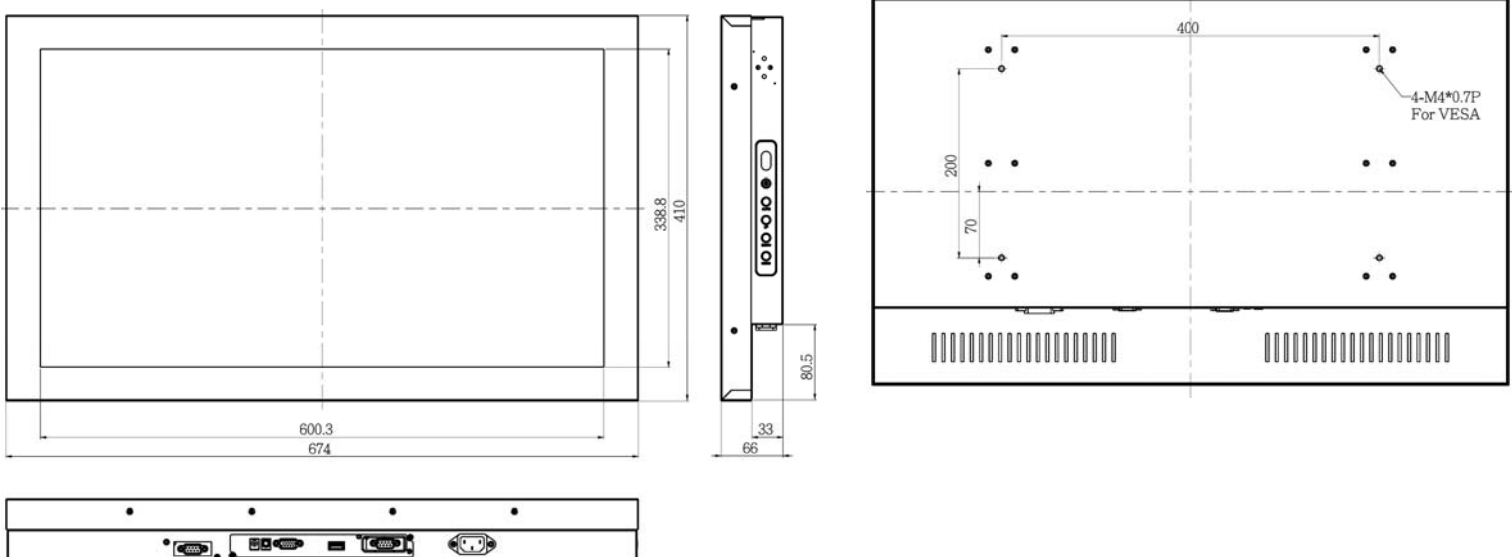

Digital Signage LCD Frame Advertising Media Player Displays

EDD2700

MEDIA PLAYER SPECIFICATIONS:

Video Function	MPEG-1 video playback
	MPEG-2 video playback
	MPEG-4 at full screen D1 video playback
	AVI
	Video Bandwidth -ASF simple profile 320 x 240 video
Photo Function	Motion JPEG playback
	JPEG photo playback
	Progressive JPEG photo playback
	Photo Bandwidth -
	Motion JPEG Maximum 10 fps
Audio Function	JPEG minimum 16x16 pixels, Maximum 5120x3840 pixels
	MP3 music playback
	DIVX
	WMA music playback
	AAC audio decode and playback
Media Card Supported	Audio bandwidth - MP3 minimum 32Kbps, Maximum 256Kbps
	CF / SD / USB
Convenient Features (By Remote Controller)	Auto-Play, Auto-repeat
	Support Timer to programming power on/off
	Support play list to specify files to play
	Support calendar
	Support Disconnection Memory to continuously play where it break
	Support auto copy content from USB disk to CF card with password
	Play/Pause , Stop
	Page up , Page Down
	Photo Zoom In/Out
	Photo Rotation
	Programmable Photo Slide Timing

MECHANICAL DRAWING:

i-Tech Company LLC
TOLL FREE: (888) 483-2418 • EMAIL: info@iTechLCD.com • WEB: www.iTechLCD.com

"These high-definition LED Displays are simple to use and are purpose built for commercial environments"