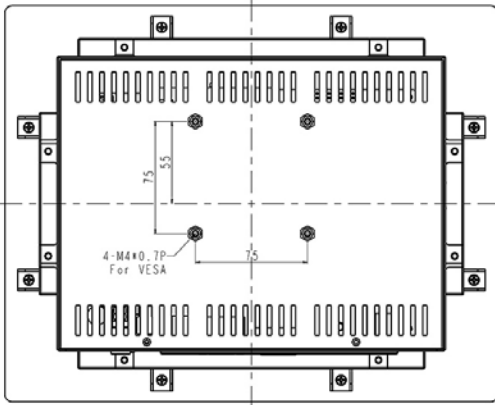

## SPECIFICATIONS:

<b>Panel</b>	Cell Type / Glass Surface	TFT LCD / Black Anti-Glare, low reflection coating
	Aspect Ratio / Size	4 : 3 / 10.4" viewable diagonal area
	Active Area / Pixel Pitch	211.2(H) x 158.4(V) mm / 0.264(H) x 0.264(V) mm
	Native Resolution / Colors	800(H) x 600(V) / 262 K
	Brightness / Contrast	1000 cd/m <sup>2</sup> (typ) / 600 : 1
	Response Time	< 35 ms
	Viewing Angle (typical)	H. 160° (- 80° ~ + 80° ) , V. 120° (- 60° ~ + 60° )
	Light Source	LED backlight, Long life, 35,000 hrs (typ)
<b>System</b>	CPU	Intel Core i5 Processors Intel 8th Gen (Whiskey lake-U) Core™ MCP Processors
	System / Graphic Chipset	SoC
	System Memory	Supports Dual Channel DDR4 SO-DIMM 2400 MHz, up to 32GB
	HDD	2 x SATA
	I/O port	2 x Display port
		4 x USB 3.0
		2 x LAN
Expansion	1 x Power	
Expansion	N/A	
<b>Power</b>	Power Input	12V DC-IN (Lockable connector)
	Power Consumption	45 Watt, <1 Watt
<b>Operating Condition</b>	Temperature / Humidity	-30°C ~ 70°C (-22°F ~ 158°F) , 10% ~ 90% (no condensation)
<b>Dimensions</b>	Physical	Please refer to Drawing
	Carton	W x H x D = TBD

MECHANICAL DRAWING:

Wall Max Depth is 12mm.