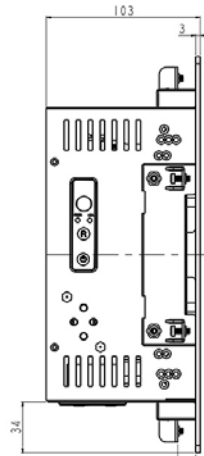

# NEMA4X/IP65 FRONT STAINLESS STEEL PANEL MOUNT PANEL PC

Panel PC IP65 front Stainless Panel Mount, 10.4" LCD monitor, 800 x 600, LED 1000 nits, Wide Temperature, Intel Core i5 CPU, Dual Channel DDR4 SO-DIMM 2400 MHz, 2 x Display Port, 4 x USB, 2 x LAN

## SPECIFICATIONS:

<b>Panel</b>	Cell Type / Glass Surface	TFT LCD / Black Anti-Glare, low reflection coating
	Aspect Ratio / Size	4 : 3 / 10.4" viewable diagonal area
	Active Area / Pixel Pitch	211.2(H) x 158.4(V) mm / 0.264(H) x 0.264(V) mm
	Native Resolution / Colors	800(H) x 600(V) / 262 K
	Brightness / Contrast	1000 cd/m <sup>2</sup> (typ) / 600 : 1
	Response Time	< 35 ms
	Viewing Angle (typical)	H. 160° (- 80° ~ + 80° ) , V. 120° (- 60° ~ + 60° )
	Light Source	LED backlight, Long life, 35,000 hrs (typ)
<b>System</b>	CPU	Intel Core i5 Processors Intel 8th Gen (Whiskey lake-U) Core™ MCP Processors
	System / Graphic Chipset	SoC
	System Memory	Supports Dual Channel DDR4 SO-DIMM 2400 MHz, up to 32GB
	HDD	2 x SATA
	I/O port	2 x Display port
		4 x USB 3.0
		2 x LAN
Expansion	1 x Power	
Expansion	N/A	
<b>Power</b>	Power Input	12V DC-IN (Lockable connector)
	Power Consumption	45 Watt, <1 Watt
<b>Operating Condition</b>	Temperature / Humidity	-30°C ~ 70°C (-22°F ~ 158°F) , 10% ~ 90% (no condensation)
<b>Dimensions</b>	Physical	Please refer to Drawing
	Carton	W x H x D = TBD

MECHANICAL DRAWING:

Wall Max Depth is 12mm.