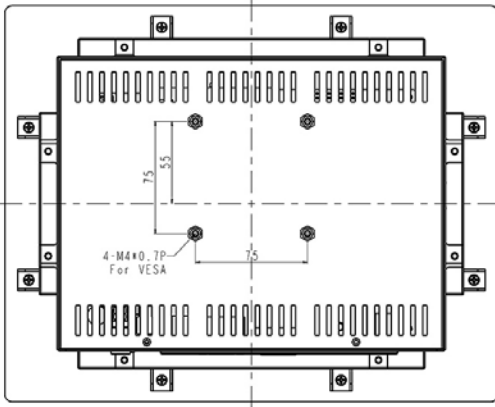

## FEATURES:

- Modularize mechanical design provides flexible product configuration and easy maintenance
- Optional build-in touch screen for interactive application
- Intel® Atom Baytrail-M/D Chipset
- Intel® Celeron J1900
- Single Channel DDR3L 1333 MHz SDRAM
- 1 x HDMI, 1 x COM, 2 x USB, 2 x LAN
- IP65 front side sealed for water-dust proof

## SPECIFICATIONS:

<b>Panel</b>	Cell Type / Glass Surface	TFT LCD / Black Anti-Glare, low reflection coating
	Aspect Ratio / Size	4 : 3 / 10.4" viewable diagonal area
	Active Area / Pixel Pitch	210.4(H) x 157.8(V) mm / 0.2055(H) x 0.2055(V) mm
	Native Resolution / Colors	1024(H) x 768(V) / 16.2 M
	Brightness / Contrast	1000 cd/m <sup>2</sup> (typ) / 600 : 1
	Response Time	< 25 ms
	Viewing Angle (typical)	H. 160° (- 80° ~ + 80°) , V. 140° (- 70° ~ + 70°)
	Light Source	LED backlight, Long life, 35,000 hrs (typ)
<b>System</b>	CPU	Intel® Celeron J1900
	BIOS	AMI
	System / Graphic Chipset	Intel® Atom Baytrail-M/D Chipset
	System Memory	Single Channel DDR3L 1333 MHz SDRAM
	HDD	2 x SATA
	I/O port	1 x HDMI
		2 x USB 3.0
1 x COM (RS232)		
Expansions	2 x LAN	
<b>Power</b>	Power Input	12V DC input with adapter
	Power Consumption	30 Watt, <1 Watt
<b>Operating Condition</b>	Temperature / Humidity	0°C ~ 50°C (32°F ~ 122°F) , 10% ~ 90% (no condensation)
<b>Dimensions</b>	Physical	Please refer to Drawing
	Carton	W x H x D = TBD

MECHANICAL DRAWING:

Wall Max Depth is 12mm.