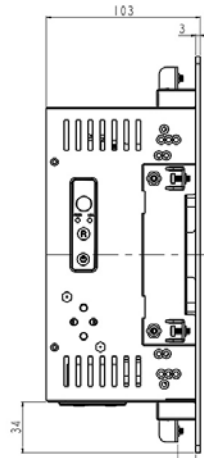

## SPECIFICATIONS:

<b>Panel</b>	Cell Type / Glass Surface	TFT LCD / Black Anti-Glare, low reflection coating
	Aspect Ratio / Size	4 : 3 / 10.4" viewable diagonal area
	Active Area / Pixel Pitch	210.4(H) x 157.8(V) mm / 0.2055(H) x 0.2055(V) mm
	Native Resolution / Colors	1024(H) x 768(V) / 16.2 M
	Brightness / Contrast	1000 cd/m <sup>2</sup> (typ) / 600 : 1
	Response Time	< 25 ms
	Viewing Angle (typical)	H. 160° (- 80° ~ + 80°) , V. 140° (- 70° ~ + 70°)
	Light Source	LED backlight, Long life, 35,000 hrs (typ)
<b>System</b>	CPU	Intel® Celeron J1900
	BIOS	AMI
	System / Graphic Chipset	Intel® Atom Baytrail-M/D Chipset
	System Memory	Single Channel DDR3L 1333 MHz SDRAM
	HDD	2 x SATA
	I/O port	1 x HDMI
		2 x USB 3.0
1 x COM (RS232)		
Expansions	2 x LAN	
<b>Power</b>	Power Input	12V DC input with adapter
	Power Consumption	30 Watt, <1 Watt
<b>Operating Condition</b>	Temperature / Humidity	0°C ~ 50°C (32°F ~ 122°F) , 10% ~ 90% (no condensation)
<b>Dimensions</b>	Physical	Please refer to Drawing
	Carton	W x H x D = TBD

MECHANICAL DRAWING:

Wall Max Depth is 12mm.