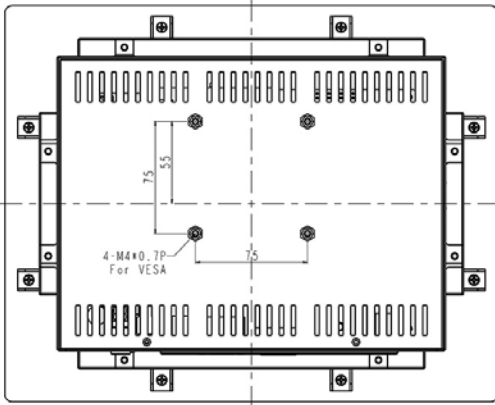

## SPECIFICATIONS:

<b>Panel</b>	Cell Type / Glass Surface	TFT LCD / Black Anti-Glare, low reflection coating
	Aspect Ratio / Size	4 : 3 / 10.4" viewable diagonal area
	Active Area / Pixel Pitch	210.4(H) x 157.8(V) mm / 0.2055(H) x 0.2055(V) mm
	Native Resolution / Colors	1024(H) x 768(V) / 16.2 M
	Brightness / Contrast	1000 cd/m <sup>2</sup> (typ) / 600 : 1
	Response Time	< 25 ms
	Viewing Angle (typical)	H. 160° (- 80° ~ + 80°) , V. 140° (- 70° ~ + 70°)
	Light Source	LED backlight, Long life, 35,000 hrs (typ)
<b>System</b>	CPU	Intel® Core i5 Processors Intel® 8th Gen (Whiskey lake-U) Core™ MCP Processors
	System / Graphic Chipset	SoC
	System Memory	Supports Dual Channel DDR4 SO-DIMM 2400 MHz, up to 32GB
	HDD	2 x SATA
	I/O port	2 x Display port
		4 x USB 3.0
		2 x LAN
Expansions	1 x Power	
	N/A	
<b>Power</b>	Power Input	12V DC-IN (Lockable connector)
	Power Consumption	53 Watt, <1 Watt
<b>Operating Condition</b>	Temperature / Humidity	0°C ~ 50°C (32°F ~ 122°F) , 10% ~ 90% (no condensation)
<b>Dimensions</b>	Physical	Please refer to Drawing
	Carton	W x H x D = TBD

MECHANICAL DRAWING:

Wall Max Depth is 12mm.