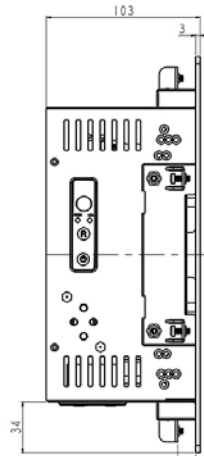

# NEMA4X/IP65 FRONT STAINLESS STEEL PANEL MOUNT PANEL PC

Panel PC IP65 front Stainless Panel Mount, 10.4" LCD monitor, 1024 x 768 LED 1000 nits, Intel Core i5 CPU, Dual Channel DDR4 SO-DIMM 2400 MHz, 2 x Display Port, 4 x USB, 2 x LAN

## SPECIFICATIONS:

<b>Panel</b>	Cell Type / Glass Surface	TFT LCD / Black Anti-Glare, low reflection coating
	Aspect Ratio / Size	4 : 3 / 10.4" viewable diagonal area
	Active Area / Pixel Pitch	210.4(H) x 157.8(V) mm / 0.2055(H) x 0.2055(V) mm
	Native Resolution / Colors	1024(H) x 768(V) / 16.2 M
	Brightness / Contrast	1000 cd/m <sup>2</sup> (typ) / 600 : 1
	Response Time	< 25 ms
	Viewing Angle (typical)	H. 160° (- 80° ~ + 80°) , V. 140° (- 70° ~ + 70°)
	Light Source	LED backlight, Long life, 35,000 hrs (typ)
<b>System</b>	CPU	Intel® Core i5 Processors Intel® 8th Gen (Whiskey lake-U) Core™ MCP Processors
	System / Graphic Chipset	SoC
	System Memory	Supports Dual Channel DDR4 SO-DIMM 2400 MHz, up to 32GB
	HDD	2 x SATA
	I/O port	2 x Display port
		4 x USB 3.0
		2 x LAN
Expansions	1 x Power	
	N/A	
<b>Power</b>	Power Input	12V DC-IN (Lockable connector)
	Power Consumption	53 Watt, <1 Watt
<b>Operating Condition</b>	Temperature / Humidity	0°C ~ 50°C (32°F ~ 122°F) , 10% ~ 90% (no condensation)
<b>Dimensions</b>	Physical	Please refer to Drawing
	Carton	W x H x D = TBD

MECHANICAL DRAWING:

Wall Max Depth is 12mm.