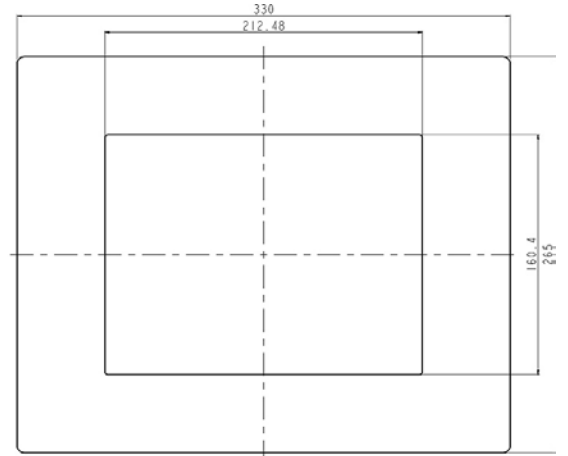

MECHANICAL DRAWING:

Wall Max Depth is 12mm.