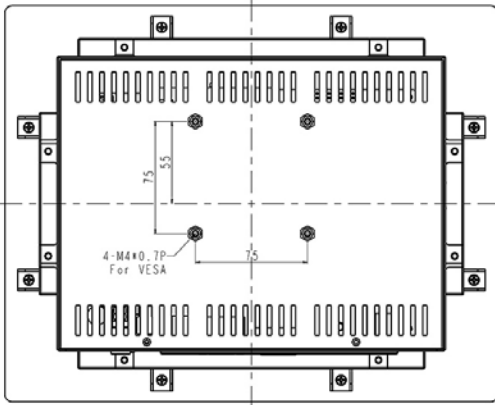

## SPECIFICATIONS:

<b>Panel</b>	Cell Type / Glass Surface	TFT LCD / Black Anti-Glare, low reflection coating
	Aspect Ratio / Size	4 : 3 / 10.4" viewable diagonal area
	Active Area / Pixel Pitch	210.4(H) x 157.8(V) mm / 0.2055(H) x 0.2055(V) mm
	Native Resolution / Colors	1024(H) x 768(V) / 16.2 M
	Brightness / Contrast	1000 cd/m <sup>2</sup> (typ) / 1000 : 1
	Response Time	< 25 ms
	Viewing Angle (typical)	H. 178° (- 89° ~ + 89°) , V. 178° (- 89° ~ + 89°)
	Light Source	LED backlight, Long life, 35,000 hrs (typ)
<b>System</b>	CPU	Intel® Celeron J1900
	BIOS	AMI
	System / Graphic Chipset	Intel® Atom Baytrail-M/D Chipset
	System Memory	Single Channel DDR3L 1333 MHz SDRAM
	HDD	2 x SATA
	I/O port	1 x HDMI
		2 x USB 3.0
1 x COM (RS232)		
Expansions	2 x LAN	
<b>Power</b>	Power Input	1 x Mini PCI-e
	Power Consumption	12V DC input with adapter
<b>Operating Condition</b>	Power Consumption	30 Watt, <1 Watt
	Temperature / Humidity	-30°C ~ 70°C (-22°F ~ 158°F) , 10% ~ 90% (no condensation)
<b>Dimensions</b>	Physical	Please refer to Drawing
	Carton	W x H x D = TBD

MECHANICAL DRAWING:

Wall Max Depth is 12mm.