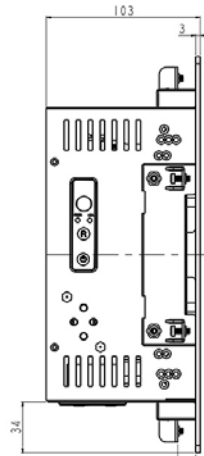

## SPECIFICATIONS:

<b>Panel</b>	Cell Type / Glass Surface	TFT LCD / Black Anti-Glare, low reflection coating
	Aspect Ratio / Size	4 : 3 / 10.4" viewable diagonal area
	Active Area / Pixel Pitch	210.4(H) x 157.8(V) mm / 0.2055(H) x 0.2055(V) mm
	Native Resolution / Colors	1024(H) x 768(V) / 16.2 M
	Brightness / Contrast	1000 cd/m <sup>2</sup> (typ) / 1000 : 1
	Response Time	< 25 ms
	Viewing Angle (typical)	H. 178° (- 89° ~ + 89°) , V. 178° (- 89° ~ + 89°)
	Light Source	LED backlight, Long life, 35,000 hrs (typ)
<b>System</b>	CPU	Intel® Celeron J1900
	BIOS	AMI
	System / Graphic Chipset	Intel® Atom Baytrail-M/D Chipset
	System Memory	Single Channel DDR3L 1333 MHz SDRAM
	HDD	2 x SATA
	I/O port	1 x HDMI
		2 x USB 3.0
1 x COM (RS232)		
Expansions	2 x LAN	
<b>Power</b>	Power Input	1 x Mini PCI-e
	Power Consumption	12V DC input with adapter
<b>Operating Condition</b>	Power Consumption	30 Watt, <1 Watt
	Temperature / Humidity	-30°C ~ 70°C (-22°F ~ 158°F) , 10% ~ 90% (no condensation)
<b>Dimensions</b>	Physical	Please refer to Drawing
	Carton	W x H x D = TBD

MECHANICAL DRAWING:

Wall Max Depth is 12mm.