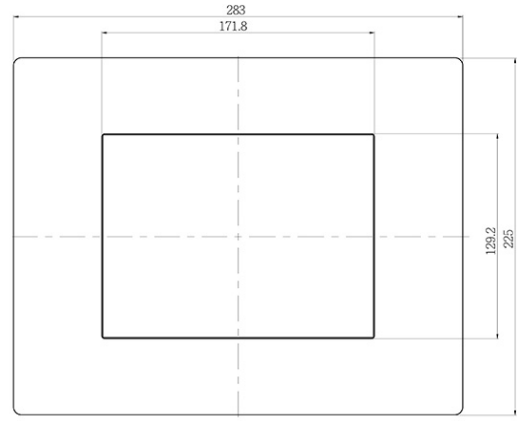

NEMA4X/IP65 FRONT STAINLESS STEEL PANEL MOUNT PANEL PC

Panel PC IP65 front Stainless Panel Mount, 8.4" LCD Monitor, 800 x 600, LED 450 nits wide temperature, Intel Celeron J1900, Single Channel DDR3L 1333 MHz SDRAM, 1 x HDMI, 1 x COM, 2 x USB, 2 x LAN

SPECIFICATIONS:

Panel	Cell Type / Glass Surface	TFT LCD / Black Anti-Glare, low reflection coating
	Aspect Ratio / Size	4 : 3 / 8.4" viewable diagonal area
	Active Area / Pixel Pitch	170.4(H) x 127.8(V) mm / 0.213(H) x 0.213(V) mm
	Native Resolution / Colors	800(H) x 600(V) / 262 K
	Brightness / Contrast	450 cd/m2 (typ) / 600 : 1
	Response Time	≤ 30 ms
	Viewing Angle (typical)	H. 160° (- 80° ~ + 80°) , V. 140° (- 70° ~ + 70°)
	Light Source	LED backlight, Long life, 35,000 hrs (typ)
System	CPU	Intel® Celeron J1900
	BIOS	AMI
	System / Graphic Chipset	Intel® Atom Baytrail-M/D Chipset
	System Memory	Single Channel DDR3L 1333 MHz SDRAM
	HDD	2 x SATA
	I/O port	1 x HDMI
		2 x USB 3.0
1 x COM (RS232) 2 x LAN		
Expansion	1 x Mini PCI-e	
Power	Power Input	12V DC input with adapter
	Power Consumption	20.68 Watt,
Operating Condition	Temperature / Humidity	-30°C ~ 80°C (-22°F ~ 176°F) , 10% ~ 90% (no condensation)
Dimensions	Physical	Please refer to Drawing
	Carton	W x H x D = TBD

MECHANICAL DRAWING:

Wall Max Depth is 12mm.