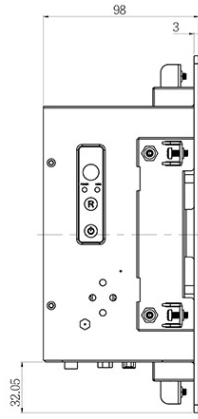

NEMA4X/IP65 FRONT STAINLESS STEEL PANEL MOUNT PANEL PC

Panel PC IP65 front Stainless Panel Mount, 8.4" LCD Monitor, 800 x 600, LED 450 nits wide temperature, Intel Celeron J1900, Single Channel DDR3L 1333 MHz SDRAM, 1 x HDMI, 1 x COM, 2 x USB, 2 x LAN

SPECIFICATIONS:

Panel	Cell Type / Glass Surface	TFT LCD / Black Anti-Glare, low reflection coating
	Aspect Ratio / Size	4 : 3 / 8.4" viewable diagonal area
	Active Area / Pixel Pitch	170.4(H) x 127.8(V) mm / 0.213(H) x 0.213(V) mm
	Native Resolution / Colors	800(H) x 600(V) / 262 K
	Brightness / Contrast	450 cd/m2 (typ) / 600 : 1
	Response Time	≤ 30 ms
	Viewing Angle (typical)	H. 160° (- 80° ~ + 80°) , V. 140° (- 70° ~ + 70°)
	Light Source	LED backlight, Long life, 35,000 hrs (typ)
System	CPU	Intel® Celeron J1900
	BIOS	AMI
	System / Graphic Chipset	Intel® Atom Baytrail-M/D Chipset
	System Memory	Single Channel DDR3L 1333 MHz SDRAM
	HDD	2 x SATA
	I/O port	1 x HDMI
		2 x USB 3.0
1 x COM (RS232) 2 x LAN		
Expansion	1 x Mini PCI-e	
Power	Power Input	12V DC input with adapter
	Power Consumption	20.68 Watt,
Operating Condition	Temperature / Humidity	-30°C ~ 80°C (-22°F ~ 176°F) , 10% ~ 90% (no condensation)
Dimensions	Physical	Please refer to Drawing
	Carton	W x H x D = TBD

MECHANICAL DRAWING:

Wall Max Depth is 12mm.