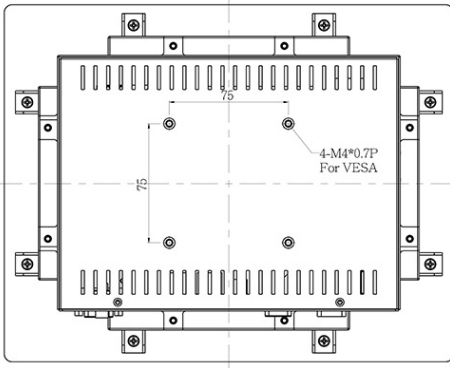

Model: EMCS8400WT-BT

FEATURES:

- Modularize mechanical design provides flexible product configuration and easy maintenance
- Optional build-in touch screen for interactive application
- Intel® Atom Baytrail-M/D Chipset
- Intel® Celeron J1900
- Single Channel DDR3L 1333 MHz SDRAM
- 1 x HDMI, 1 x COM, 2 x USB, 2 x LAN
- IP65 front side sealed for water-dust proof

SPECIFICATIONS:

Panel	Cell Type / Glass Surface	TFT LCD / Black Anti-Glare, low reflection coating
	Aspect Ratio / Size	4 : 3 / 8.4" viewable diagonal area
	Active Area / Pixel Pitch	170.4(H) x 127.8(V) mm / 0.213(H) x 0.213(V) mm
	Native Resolution / Colors	800(H) x 600(V) / 262 K
	Brightness / Contrast	450 cd/m2 (typ) / 600 : 1
	Response Time	≤ 30 ms
	Viewing Angle (typical)	H. 160° (- 80° ~ + 80°) , V. 140° (- 70° ~ + 70°)
	Light Source	LED backlight, Long life, 35,000 hrs (typ)
System	CPU	Intel® Celeron J1900
	BIOS	AMI
	System / Graphic Chipset	Intel® Atom Baytrail-M/D Chipset
	System Memory	Single Channel DDR3L 1333 MHz SDRAM
	HDD	2 x SATA
	I/O port	1 x HDMI
		2 x USB 3.0
1 x COM (RS232) 2 x LAN		
Expansion	1 x Mini PCI-e	
Power	Power Input	12V DC input with adapter
	Power Consumption	20.68 Watt,
Operating Condition	Temperature / Humidity	-30°C ~ 80°C (-22°F ~ 176°F) , 10% ~ 90% (no condensation)
Dimensions	Physical	Please refer to Drawing
	Carton	W x H x D = TBD

MECHANICAL DRAWING:

Wall Max Depth is 12mm.