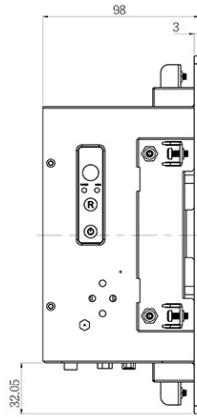

# NEMA4X/IP65 FRONT STAINLESS STEEL PANEL MOUNT PANEL PC

Panel PC IP65 front Stainless Panel Mount, 8.4" LCD monitor, 800 x 600, LED LED 1000 nits wide temperature, Intel Core i5 CPU, Dual Channel DDR4 SO-DIMM 2400 MHz, 2 x Display Port, 4 x USB, 2 x LAN

## SPECIFICATIONS:

<b>Panel</b>	Cell Type / Glass Surface	TFT LCD / Black Anti-Glare, low reflection coating
	Aspect Ratio / Size	4 : 3 / 8.4" viewable diagonal area
	Active Area / Pixel Pitch	170.4(H) x 127.8(V) mm / 0.213(H) x 0.213(V) mm
	Native Resolution / Colors	800(H) x 600(V) / 262 K
	Brightness / Contrast	1000 cd/m2 (typ) / 600 : 1
	Response Time	≤ 30 ms
	Viewing Angle (typical)	H. 160° (- 80° ~ + 80°) , V. 140° (- 70° ~ + 70°)
	Light Source	LED backlight, Long life, 35,000 hrs (typ)
<b>System</b>	CPU	Intel® Core i5 Processors Intel® 8th Gen (Whiskey lake-U) Core™ MCP Processors
	System / Graphic Chipset	SoC
	System Memory	Supports Dual Channel DDR4 SO-DIMM 2400 MHz, up to 32GB
	HDD	2 x SATA
	I/O port	2 x Display port
		4 x USB 3.0
		2 x LAN
	1 x Power	
Expansion	N/A	
<b>Power</b>	Power Input	12V DC-IN (Lockable connector)
	Power Consumption	44 Watt, <1 Watt
<b>Operating Condition</b>	Temperature / Humidity	30°C ~ 80°C (22°F ~ 176°F) , 10% ~ 90% (no condensation)
<b>Dimensions</b>	Physical	Please refer to Drawing
	Carton	W x H x D = TBD

MECHANICAL DRAWING:

Wgt.1 Max Depth is 12mm.