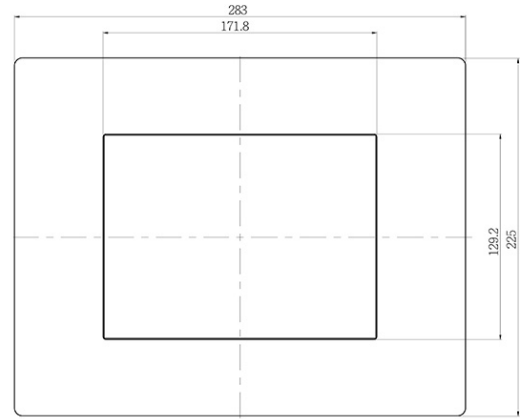

## SPECIFICATIONS:

<b>Panel</b>	Cell Type / Glass Surface	TFT LCD / Black Anti-Glare, low reflection coating
	Aspect Ratio / Size	4 : 3 / 8.4" viewable diagonal area
	Active Area / Pixel Pitch	170.4(H) x 127.8(V) mm / 0.213(H) x 0.213(V) mm
	Native Resolution / Colors	800(H) x 600(V) / 262 K
	Brightness / Contrast	1000 cd/m2 (typ) / 600 : 1
	Response Time	≤ 30 ms
	Viewing Angle (typical)	H. 160° (- 80° ~ + 80°) , V. 140° (- 70° ~ + 70°)
	Light Source	LED backlight, Long life, 35,000 hrs (typ)
<b>System</b>	CPU	Intel® Core i5 Processors Intel® 8th Gen (Whiskey lake-U) Core™ MCP Processors
	System / Graphic Chipset	SoC
	System Memory	Supports Dual Channel DDR4 SO-DIMM 2400 MHz, up to 32GB
	HDD	2 x SATA
	I/O port	2 x Display port
		4 x USB 3.0
		2 x LAN
	1 x Power	
Expansion	N/A	
<b>Power</b>	Power Input	12V DC-IN (Lockable connector)
	Power Consumption	44 Watt, <1 Watt
<b>Operating Condition</b>	Temperature / Humidity	30°C ~ 80°C (22°F ~ 176°F) , 10% ~ 90% (no condensation)
<b>Dimensions</b>	Physical	Please refer to Drawing
	Carton	W x H x D = TBD

MECHANICAL DRAWING:

Wgt.1 Max Depth is 12mm.