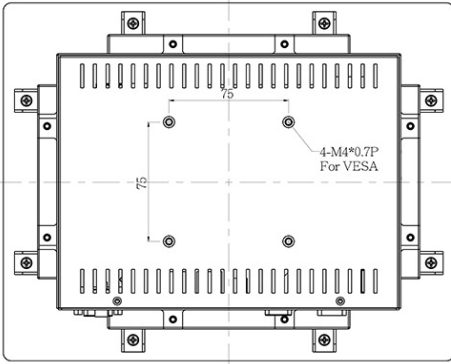

## SPECIFICATIONS:

<b>Panel</b>	Cell Type / Glass Surface	TFT LCD / Black Anti-Glare, low reflection coating
	Aspect Ratio / Size	4 : 3 / 8.4" viewable diagonal area
	Active Area / Pixel Pitch	170.4(H) x 127.8(V) mm / 0.213(H) x 0.213(V) mm
	Native Resolution / Colors	800(H) x 600(V) / 262 K
	Brightness / Contrast	1000 cd/m2 (typ) / 600 : 1
	Response Time	≤ 30 ms
	Viewing Angle (typical)	H. 160° (- 80° ~ + 80°) , V. 140° (- 70° ~ + 70°)
	Light Source	LED backlight, Long life, 35,000 hrs (typ)
<b>System</b>	CPU	Intel® Core i5 Processors Intel® 8th Gen (Whiskey lake-U) Core™ MCP Processors
	System / Graphic Chipset	SoC
	System Memory	Supports Dual Channel DDR4 SO-DIMM 2400 MHz, up to 32GB
	HDD	2 x SATA
	I/O port	2 x Display port
		4 x USB 3.0
		2 x LAN
	1 x Power	
Expansion	N/A	
<b>Power</b>	Power Input	12V DC-IN (Lockable connector)
	Power Consumption	44 Watt, <1 Watt
<b>Operating Condition</b>	Temperature / Humidity	30°C ~ 80°C (22°F ~ 176°F) , 10% ~ 90% (no condensation)
<b>Dimensions</b>	Physical	Please refer to Drawing
	Carton	W x H x D = TBD

MECHANICAL DRAWING:

Wgt.1 Max Depth is 12mm.