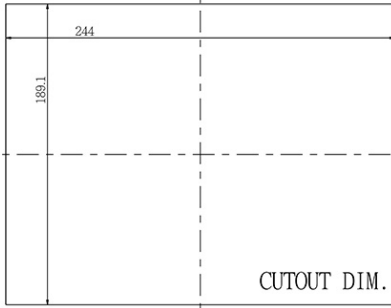

MECHANICAL DRAWING: