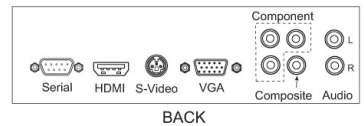

## High Definition Standalone Digital Signage Solution

The 100% solid state compact but powerful miniBox HD™ delivers reliable high-performance High Definition video output up to 1080p. Just plug in the CompactFlash card to load files and auto loop content instantly. Provides a simple, reliable and cost effective digital signage solution.

### Specifications

<b>Model</b>	HD700-S
<b>Video Out Resolutions</b>	VESA: Standard up to 1920 X 1080 HDTV: 480p, 720p, 1080p Video: Composite, S-Video, NTSC, PAL
<b>Video Connectors</b>	HDMI 15 pin RGB Analog (VGA) Component Y, PB, Pr S-Video Composite RCA
<b>Audio</b>	Stereo RCA Out HDMI
<b>I/O Ports</b>	RS-232 Serial port USB x 2 ports
<b>Processor</b>	200Mhz ARM-compatible processor  Sigma Designs Digital Media Processor/Decoder
<b>Memory</b>	128M DDR, 16M flash
<b>Storage Medium</b>	Removable Compact Flash Type I/II memory card (not included)
<b>Video Bit Rate</b>	Up to 16 Mbps (average)
<b>Power Supply</b>	Input: AC 100-240V AC Output: 12V DC 4.0A External Adapter
<b>Dimensions</b>	7" x 4.25" x 2" 177 x 107.95 x 50.8 mm
<b>Weight</b>	1.5 lbs. Net
<b>Operating Environments</b>	Operating: 0 - 70°C, 20% - 80%RH Storage: -30 - 80°C

Solid-state compact flash storage

- Stunning high-definition widescreen output up to 1080p / 1920 X 1080 via HDMI, component video, and VGA to large format displays
- 100% solid state with no moving parts
- Plug in a CompactFlash card and auto loop content instantly
- Compact (7" X 4.25" X 2") device for easy mounting
- Hardware supports networked control through 10/100 Base-T Ethernet.
- Also outputs to composite and S-Video
- Stereo Audio Output
- XML - based playlist for day-parting content