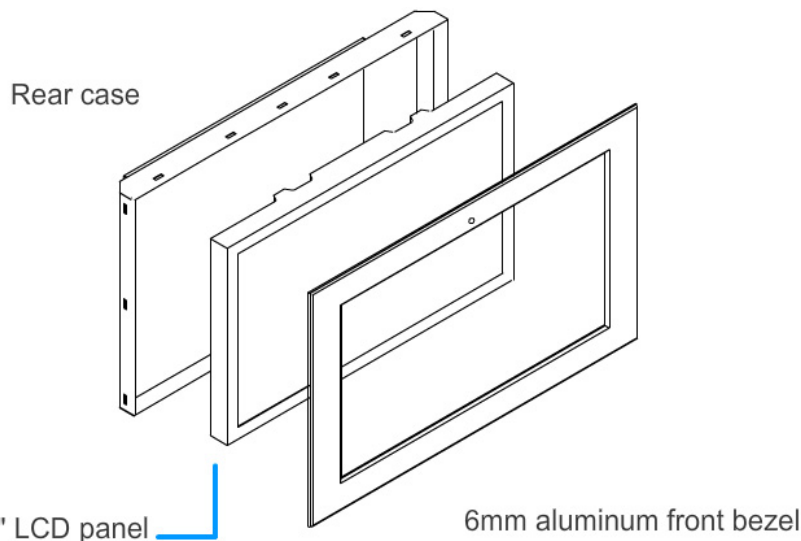

## Features

- Wide 32" (16 : 9) TFT LCD panel support 1366 x 768 pixels
- 6mm aluminum front bezel with 45 degree chamfer
- 500 cd/m2 industrial brightness
- OSD control keys & remote controller to optimize the display
- Support Picture in Picture (PIP)
- Built-in VGA & HDMI input
- Built-in video input (Component, S-Video & RCA)
- Built-in audio input with speaker
- Optional TV tuner
- A wide range of mounting kits (VESA-mount, Wall-mount, Mounting bracket, OEM mounting design...)

## Mechanical Drawing

**Specifications:**

<b>LCD Panel</b>	
LCD	
Manufacturer	Grade A industrial TFT LCD Panel
LCD Type	Wide 32" diagonal (16:9)
Panel Size	698 x 392 mm (HxV)
Display Area	1366 x 768
Max. Resolution	500 cd/m2 (Typical)
Brightness	16.7 Mil.
Color Support	89° / 89° / 89° / 89° (L / R / U / D)
Viewing Angle	1200 : 1 (Typical)
Contrast Ratio	10 ms
Tr Respones Time	0.511 x 0.17 mm
Pixel Pitch	Brightness, Contrast, Phase & Clock, Color, H & V position, Auto-tune & Recall
OSD Control	50,000 hrs
LCD MTBF	
<b>Mechanical</b>	
Material	6mm Aluminum (Front panel), 1.2mm Steel (Rear case)
Finish	Powder Coating
Color	Front Panel : Black, Back : Dark Grey (RAL7037)
Dimension	850 x 125 x 520 mm (WxDxH)
Weight	23 kg
<b>Package Information</b>	
Carton Box	963 x 240 x 632 mm (WxDxH)
Weight	39 kg
<b>Signal Input</b>	
Input Video Signal	Analog RGB
Video Level	Analog: 0.7Vp-p
Sync Type	Separate H/V, Composite H/V
Input Connector	D-Sub 15 pin VGA analog
<b>Video Input</b>	
Video Input	HDMI, Componet (Y+Pb+Pr), S-Video and Composite
Connectors	HDMI, RCA x 3, S-Video (Mini-DIN 4), RCA
<b>Audio Input</b>	
Audio Input	Analog audio 2-channel (L/R)
Connectors	Audio RCA x 2
<b>Power</b>	
Power Input	Auto-sensing 100 to 240VAC, 50 / 60Hz
Power Consumption	Max. 200 Watt, Standby 20 Watt
<b>Environmental</b>	
Operation	0° to 50°C Degree
Storage	-5° to 60°C Degree
Relative Humidity	5~90%, non-condensing
Shock	10G acceleration (11ms duration)
Vibration	5~500Hz 1G RMS random vibration