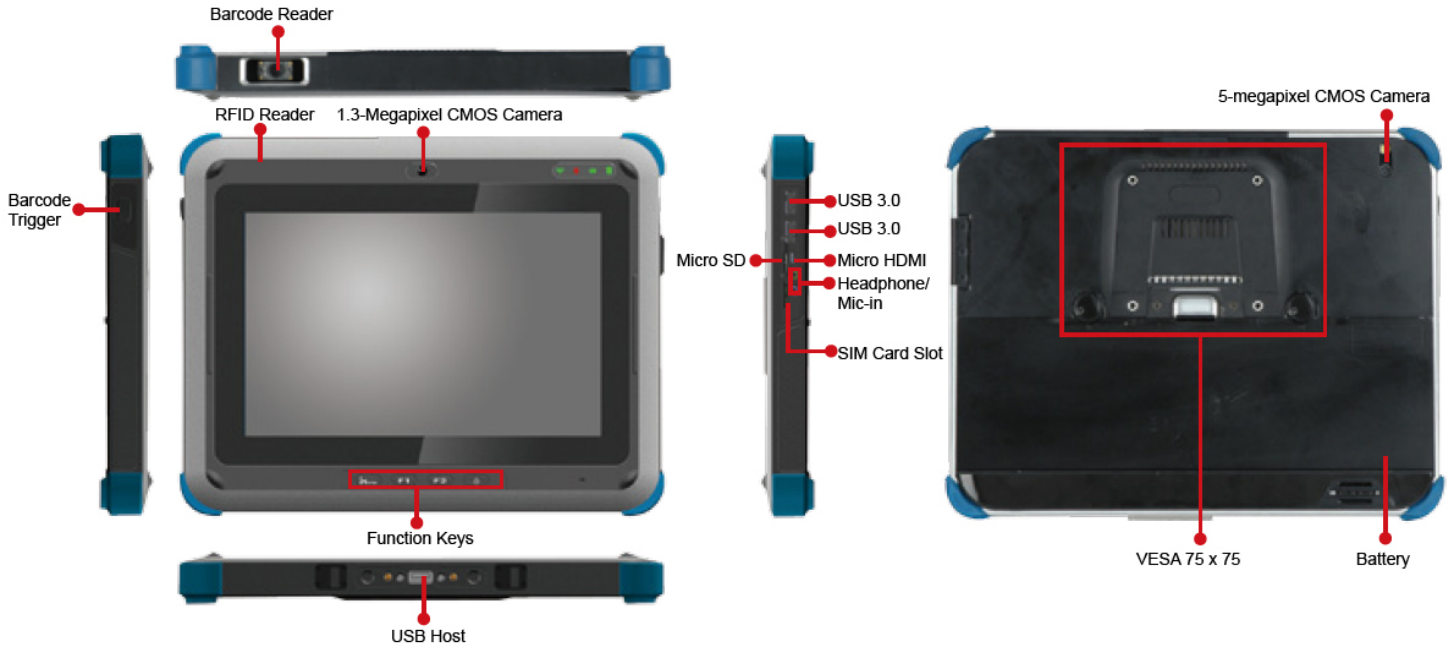

Rich I/O Interface

Optional Accessory List

Item	Description
Charging Bay	Independent charging bay for ITCW1010 (with interlocking design)
Combo Card Reader	Smart card reader, magnetic stripe reader, fingerprint reader Combo add-on module
Carrying Case	Protective bag with shoulder strap