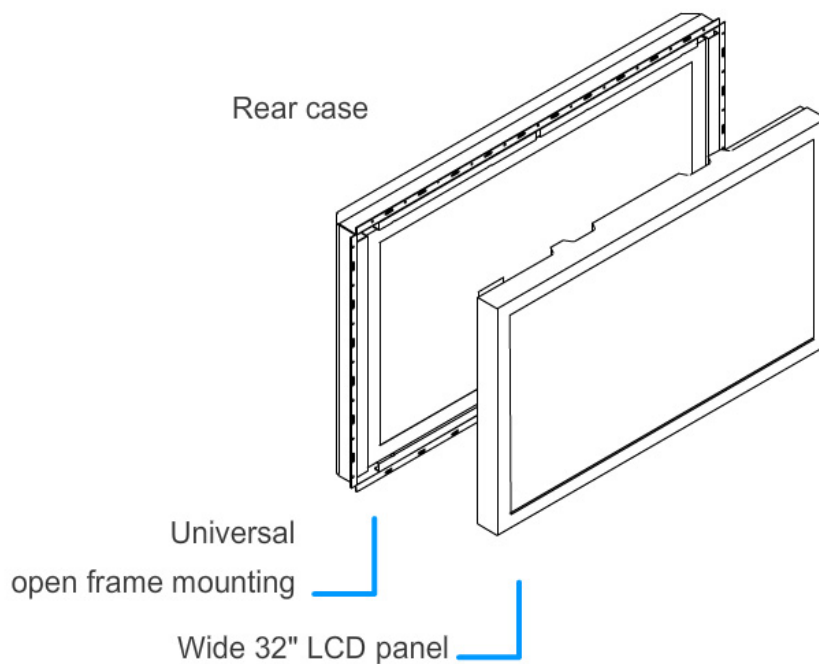

Options

TV Tuner

Application

- Industrial process control LCD panel
- Point of sales / Kiosk
- Security / surveillance
- Flight information display panel

Mechanical Drawing

Specifications:

LCD Panel	
LCD	
Manufacturer	Grade A industrial TFT LCD Panel
LCD Type	Wide 32" diagonal (16:9)
Panel Size	698 x 392 mm (HxV)
Display Area	1366 x 768
Max. Resolution	500 cd/m2 (Typical)
Brightness	16.7 Mil.
Color Support	89° / 89° / 89° / 89° (L / R / U / D)
Viewing Angle	1200 : 1 (Typical)
Contrast Ratio	10 ms
Tr Responses Time	0.511 x 0.17 mm
Pixel Pitch	Brightness, Contrast, Phase & Clock, Color, H & V position, Auto-tune & Recall
OSD Control	50,000 hrs
LCD MTBF	
Mechanical	
Material	1.2mm Steel
Color	Black
Dimension	836 x 117 x 510 mm (WxDxH)
Weight	23 kg
Package Information	
Carton Box	963 x 240 x 632 mm (WxDxH)
Weight	39 kg
Signal Input	
Input Video Signal	Analog RGB
Video Level	Analog: 0.7Vp-p
Sync Type	Separate H/V, Composite H/V
Input Connector	D-Sub 15 pin VGA analog
Video Input	
Video Input	HDMI, Component (Y+Pb+Pr), S-Video and Composite
Connectors	HDMI, RCA x 3, S-Video (Mini-DIN 4), RCA
Audio Input	
Audio Input	Analog audio 2-channel (L/R)
Connectors	Audio RCA x 2
Power	
Power Input	Auto-sensing 100 to 240VAC, 50 / 60Hz
Power Consumption	Max. 200 Watt, Standby 20 Watt
Environmental	
Operation	0° to 50°C Degree
Storage	-5° to 60°C Degree
Relative Humidity	5~90%, non-condensing
Shock	10G acceleration (11ms duration)
Vibration	5~500Hz 1G RMS random vibration