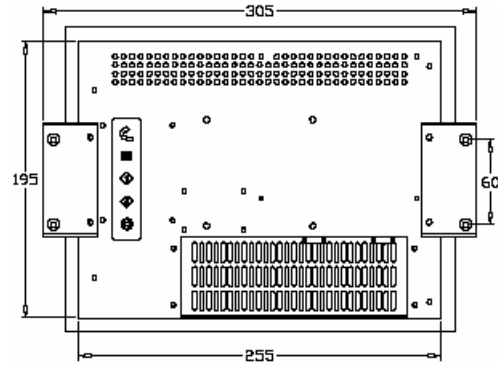

Front View

Side View

Rear View

Bottom View

LCD Screen

| | | |
|----------------|--|--|
| LCD Type | Grade A industrial TFT LCD Panel | |
| Display Size | 10.4 inch diagonal (211.2H x 158.4V) | |
| Resolution | 800 x 600, SVGA | |
| Display Color | 262,144 color | |
| Brightness | 350 cd/m ² | |
| Contrast Ratio | 180 : 1 (Typical) | |
| Pixel Pitch | 0.264 x 0.264 mm | |
| Viewing Angle | 60 / 60 / 55 / 40 (L / R / U / D) | |
| OSD Control | Brightness, Contrast, Phase & Clock, Color, H & V position, Auto-tune & Recall | |
| VGA Connector | D-Sub 15 pin VGA analog | |
| Video Input | S-Video and RCA Composite | |
| LCD MTBF | 50,000 hrs | |
| Mounting | Panel, wall-mount or VESA arm | |
| Dimension | 275(W) x 215(H) x 51(D) mm | |
| Weight | 2.5 kg (Net) / 4.5 kg (Gross) | |
| Packing | 480 (L) x 362 (W) x 85(D) mm | |

Touch Screen

| | | |
|----------------------|---|--------------|
| Type | Resistive | Surface Wave |
| Thickness | 2mm | 3mm |
| Light transmission | 82% | 90% |
| Controller Interface | Serial / USB | Serial / USB |
| Durability | 35 Million | 50 Million |
| OS Support | Windows XP, 2000, NT, 98, DOS and Linux | |

External Power Adapter

| | |
|-----------------|---------------------------|
| AC Input | 110V ~ 220V AC Input |
| DC Input | 12V@3A Output |
| AC Cable Length | 180cm |
| DC Cable Length | 182cm |
| Size | 108(L) x 64(W) x 30(H) mm |
| Safety Approval | UL, CE |