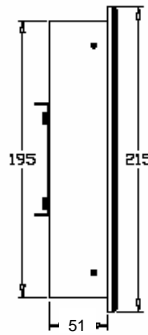

Front View

Side View

Rear View

Bottom View

LCD Screen

| | | |
|----------------|--|--|
| LCD Type | Grade A industrial TFT LCD Panel | |
| Display Size | 10.4 inch diagonal (211.2H x 158.4V) | |
| Resolution | 800 x 600, SVGA | |
| Display Color | 262,144 color | |
| Brightness | 350 cd/m ² | |
| Contrast Ratio | 180 : 1 (Typical) | |
| Pixel Pitch | 0.264 x 0.264 mm | |
| Viewing Angle | 60 / 60 / 55 / 40 (L / R / U / D) | |
| OSD Control | Brightness, Contrast, Phase & Clock, Color, H & V position, Auto-tune & Recall | |
| VGA Connector | D-Sub 15 pin VGA analog | |
| Video Input | S-Video and RCA Composite | |
| LCD MTBF | 50,000 hrs | |
| Mounting | Panel, wall-mount or VESA arm | |
| Dimension | 275(W) x 215(H) x 51(D) mm | |
| Weight | 2.5 kg (Net) / 4.5 kg (Gross) | |
| Packing | 480 (L) x 362 (W) x 85(D) mm | |

External Power Adapter

| | |
|-----------------|---------------------------|
| AC Input | 110V ~ 220V AC Input |
| DC Input | 12V@3A Output |
| AC Cable Length | 180cm |
| DC Cable Length | 182cm |
| Size | 108(L) x 64(W) x 30(H) mm |
| Safety Approval | UL, CE |

Ordering Information

| Model | Description |
|----------------------|---|
| iAP-1000 | 10.4" Aluminum Front Panel |
| iAP1000-TRS | 10.4" Al. FP w/ Res. touch screen (Serial) |
| iAP1000-TRB | 10.4" Al. FP w/ Res. touch screen (USB) |
| iAP1000-TWS | 10.4" Al. FP w/ Wave touch screen (Serial) |
| iAP1000-TWB | 10.4" AL. FP w/ Wave touch screen (USB) |
| iAP-1000AV | 10.4" Aluminum Front Panel w/ Video Input |
| iAP1000AV-TRS | 10.4" Al. FP w/ Video, Res. touch screen (Serial) |
| iAP1000AV-TRB | 10.4" Al. FP w/ Video, Res. touch screen (USB) |
| iAP1000AV-TWS | 10.4" Al. FP w/ Video, Wave touch screen (Serial) |
| iAP1000AV-TWB | 10.4" AL. FP w/ Video, Wave touch screen (USB) |