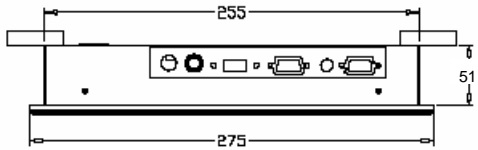

Front View

Side View

Rear View

Bottom View

LCD Screen

| | | |
|----------------|--|--|
| LCD Type | Grade A industrial TFT LCD Panel | |
| Display Size | 10.4 inch diagonal (211.2H x 158.4V) | |
| Resolution | 800 x 600, SVGA | |
| Display Color | 262,144 color | |
| Brightness | 350 cd/m ² | |
| Contrast Ratio | 180 : 1 (Typical) | |
| Pixel Pitch | 0.264 x 0.264 mm | |
| Viewing Angle | 60 / 60 / 55 / 40 (L / R / U / D) | |
| OSD Control | Brightness, Contrast, Phase & Clock, Color, H & V position, Auto-tune & Recall | |
| VGA Connector | D-Sub 15 pin VGA analog | |
| Video Input | S-Video and RCA Composite | |
| LCD MTBF | 50,000 hrs | |
| Mounting | Panel, wall-mount or VESA arm | |
| Dimension | 275(W) x 215(H) x 51(D) mm | |
| Weight | 2.5 kg (Net) / 4.5 kg (Gross) | |
| Packing | 480 (L) x 362 (W) x 85(D) mm | |

Touch Screen

| | | |
|----------------------|---|--------------|
| Type | Resistive | Surface Wave |
| Thickness | 2mm | 3mm |
| Light transmission | 82% | 90% |
| Controller Interface | Serial / USB | Serial / USB |
| Durability | 35 Million | 50 Million |
| OS Support | Windows XP, 2000, NT, 98, DOS and Linux | |

External Power Adapter

| | |
|-----------------|---------------------------|
| AC Input | 110V ~ 220V AC Input |
| DC Input | 12V@3A Output |
| AC Cable Length | 180cm |
| DC Cable Length | 182cm |
| Size | 108(L) x 64(W) x 30(H) mm |
| Safety Approval | UL, CE |