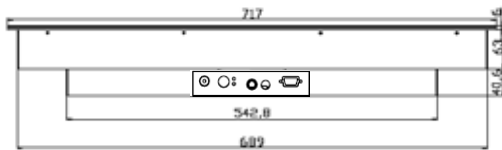

Front View

Side View

Bottom View

Rear View

### LCD Screen

|                |   |
|----------------|---|
| Manufacturer   |   |
| LCD Origin     | South Korea   |
| LCD Type       | Samsung grade A industrial TFT LCD Panel  |
| Display Size   | 26.0 inch diagonal (575.77H x 323.71V)  |
| Resolution     | 1,366 x 768, WXGA   |
| Display Color  | 16.7M color   |
| Brightness     | 500 cd/m <sup>2</sup>   |
| Contrast Ratio | 1000 : 1 (Typical)  |
| Pixel Pitch    | 0.5108 x 0.5108 mm  |
| Viewing Angle  | 85 / 85 / 85 / 85 (L / R / U / D)   |
| OSD Control    | Brightness, Contrast, Phase & Clock,<br>Color, H & V position, Auto-tune & Recall |
| VGA Connector  | D-Sub 15 pin VGA analog   |
| Video Input    | S-Video and Composite   |
| TV Channel     | NTSC, PAL, SECAM  |
| TV Input       | RF F-connector  |
| LCD MTBF       | 50,000 hrs  |
| Mounting       | Panel, wall-mount or VESA arm   |
| Dimension      | 717(W) x 443(H) x 103.6(D) mm   |
| Weight         | 15.01 kg (Net) / 25 kg (Gross)  |
| Packing        | 876(W) x 714(H) x 338(D) mm   |

### External Power Adapter

|                 |                      |
|-----------------|----------------------|
| AC Input        | 110V ~ 220V AC Input |
| AC Cable Length | 180cm                |
| Adapter Size    | Built-in Adapter     |
| Safety Approval | UL, CE               |