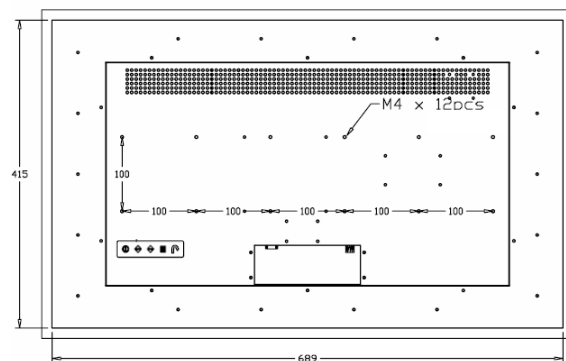

Front View

Side View

Bottom View

Rear View

### LCD Screen

|                |   |
|----------------|---|
| Manufacturer   |   |
| LCD Origin     | South Korea   |
| LCD Type       | Samsung grade A industrial TFT LCD Panel  |
| Display Size   | 26.0 inch diagonal (575.77H x 323.71V)  |
| Resolution     | 1,366 x 768, WXGA   |
| Display Color  | 16.7M color   |
| Brightness     | 500 cd/m <sup>2</sup>   |
| Contrast Ratio | 1000 : 1 (Typical)  |
| Pixel Pitch    | 0.5108 x 0.5108 mm  |
| Viewing Angle  | 85 / 85 / 85 / 85 (L / R / U / D)   |
| OSD Control    | Brightness, Contrast, Phase & Clock,<br>Color, H & V position, Auto-tune & Recall |
| VGA Connector  | D-Sub 15 pin VGA analog   |
| Video Input    | S-Video and Composite   |
| TV Channel     | NTSC, PAL, SECAM  |
| TV Input       | RF F-connector  |
| LCD MTBF       | 50,000 hrs  |
| Mounting       | Panel, wall-mount or VESA arm   |
| Dimension      | 717(W) x 443(H) x 103.6(D) mm   |
| Weight         | 15.01 kg (Net) / 25 kg (Gross)  |
| Packing        | 876(W) x 714(H) x 338(D) mm   |

### External Power Adapter

|                 |                      |
|-----------------|----------------------|
| AC Input        | 110V ~ 220V AC Input |
| AC Cable Length | 180cm                |
| Adapter Size    | Built-in Adapter     |
| Safety Approval | UL, CE               |

### Ordering Information

| Model      | Description   |
|------------|---|
| iAP-2600W  | 26" Aluminum Front Panel Wide-Ranges w/ Video Input |
| iAP-2600WT | 26" Al. FP WR w/ Video Input & TV Tuner             |