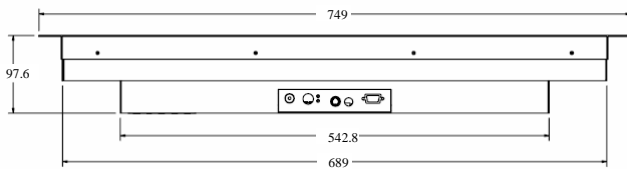

**Front View**

**Bottom View**

**Rear View**

### LCD Screen

Manufacturer	
LCD Origin	South Korea
LCD Type	Samsung grade A industrial TFT LCD Panel
Display Size	26.0 inch diagonal (575.77H x 323.71V)
Resolution	1,366 x 768, WXGA
Display Color	16.7M color
Brightness	500 cd/m <sup>2</sup>
Contrast Ratio	1000 : 1 (Typical)
Pixel Pitch	0.5108 x 0.5108 mm
Viewing Angle	85 / 85 / 85 / 85 (L / R / U / D)
OSD Control	Brightness, Contrast, Phase & Clock, Color, H & V position, Auto-tune & Recall
VGA Connector	D-Sub 15 pin VGA analog
Video Input	S-Video and Composite
TV Channel	NTSC, PAL, SECAM
TV Input	RF F-connector
LCD MTBF	50,000 hrs
Mounting	Panel, wall-mount or VESA arm
Dimension	749(W) x 475(H) x 97.6(D) mm
Weight	15.01 kg (Net) / 25 kg (Gross)
Packing	876(W) x 714(H) x 338(D) mm

### External Power Adapter

AC Input	110V ~ 220V AC Input
AC Cable Length	180cm
Adapter Size	Built-in Adapter
Safety Approval	UL, CE

### Ordering Guide

Model	Description
iOP-2600W	26" Open Frame Wide-Ranges LCD Panel w/ Video Input
iOP-2600WT	26" OP WR w/ Video Input & TV Tuner