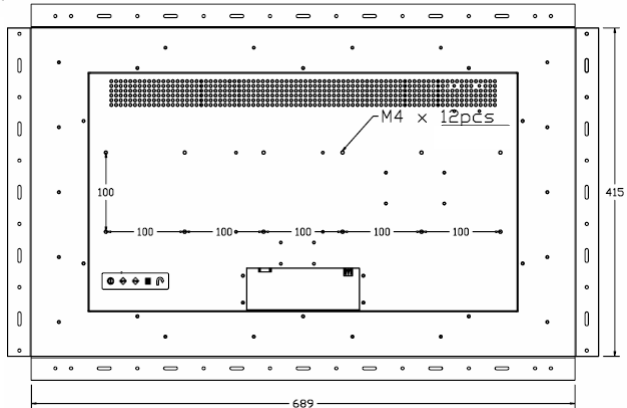

**Front View**

**Bottom View**

**Rear View**

### LCD Screen

Manufacturer	
LCD Origin	South Korea
LCD Type	Samsung grade A industrial TFT LCD Panel
Display Size	26.0 inch diagonal (575.77H x 323.71V)
Resolution	1,366 x 768, WXGA
Display Color	16.7M color
Brightness	500 cd/m <sup>2</sup>
Contrast Ratio	1000 : 1 (Typical)
Pixel Pitch	0.5108 x 0.5108 mm
Viewing Angle	85 / 85 / 85 / 85 (L / R / U / D)
OSD Control	Brightness, Contrast, Phase & Clock, Color, H & V position, Auto-tune & Recall
VGA Connector	D-Sub 15 pin VGA analog
Video Input	S-Video and Composite
TV Channel	NTSC, PAL, SECAM
TV Input	RF F-connector
LCD MTBF	50,000 hrs
Mounting	Panel, wall-mount or VESA arm
Dimension	749(W) x 475(H) x 97.6(D) mm
Weight	15.01 kg (Net) / 25 kg (Gross)
Packing	876(W) x 714(H) x 338(D) mm

### External Power Adapter

AC Input	110V ~ 220V AC Input
AC Cable Length	180cm
Adapter Size	Built-in Adapter
Safety Approval	UL, CE

### Ordering Guide

Model	Description
iOP-2600W	26" Open Frame Wide-Ranges LCD Panel w/ Video Input
iOP-2600WT	26" OP WR w/ Video Input & TV Tuner